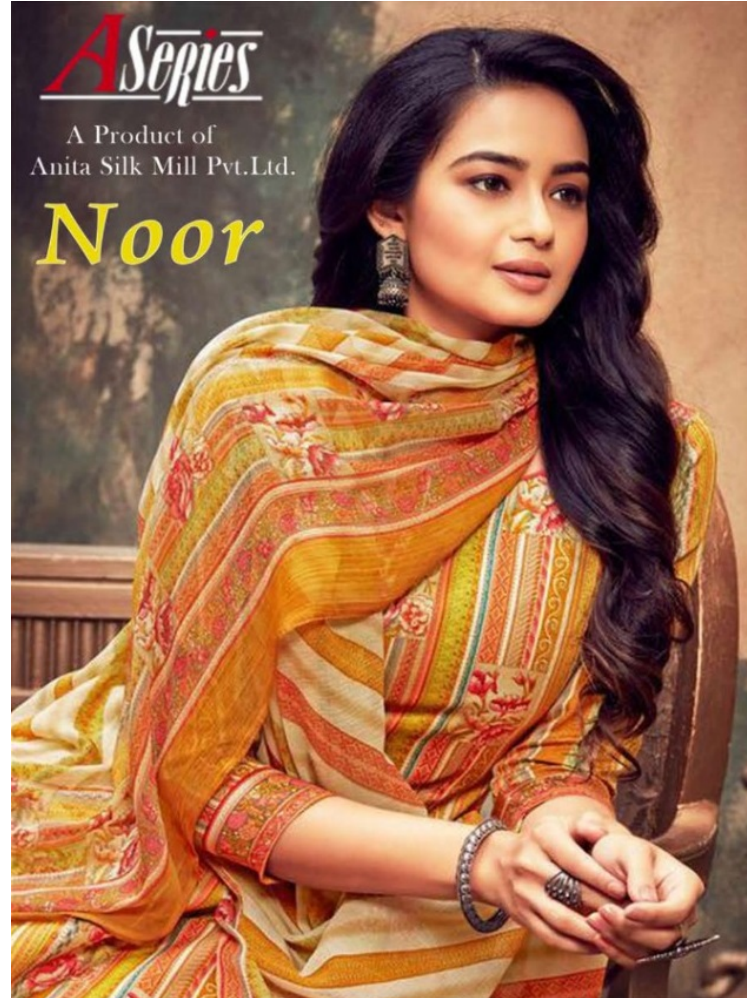

A Series

A Product of
Anita Silk Mill Pvt.Ltd.

Noor

Bring fresh weaving irreplaceable crafts with freshness in sight for perfect charming appearance of you.

1004

dark inside

Royal touch in dressings accords
Delicacy with charisma in you.
This splendid piece of fashion,
perfectly immaculate your personality.