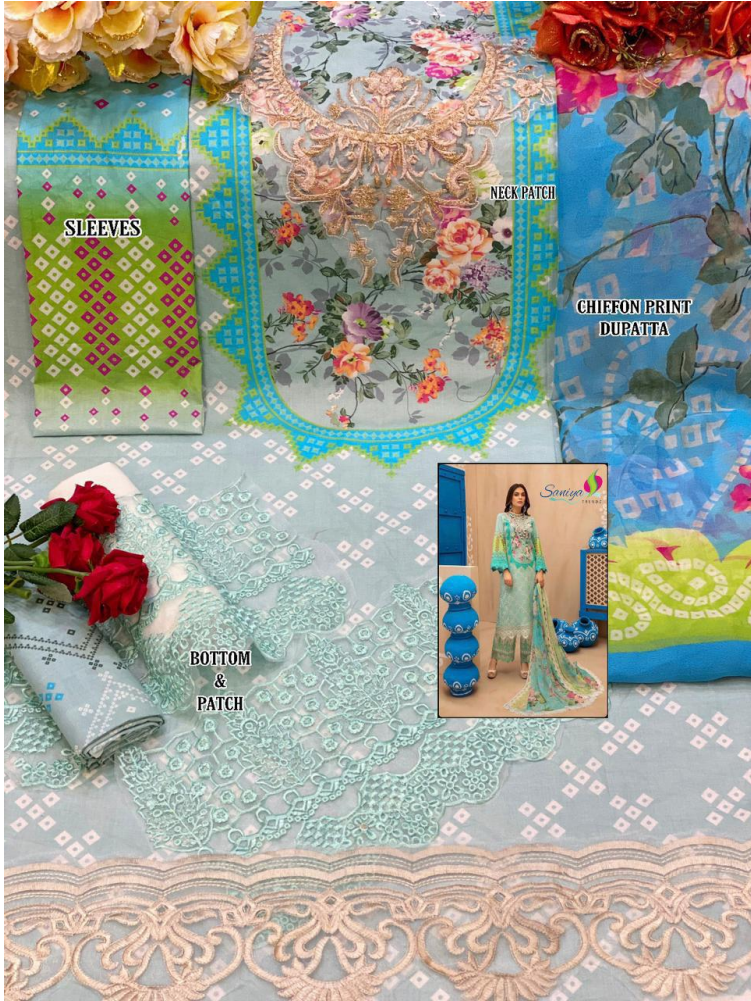

CHARIZMA
CHUNARI-NX

1001

DRY CLEAN ONLY. 
DO NOT USE ANY BLEACH OR STAIN REMOIVEG CHEMICAL. 
IRON THE FABRIC AT MODERATE TEMPERATURE. 

CHIFFON PRINT
DUPATTA

SLEEVES
&
PATCH

NECK PATCH

BOTTOM

PATCH

SLEEVES

NECK PATCH

CHIFFON PRINT
DUPATTA

BOTTOM
&
PATCH

SLEEVES
&
PATCH

NECK PATCH

CHIFFON PRINTED
DUBATTA

BOTHOM & PATCH