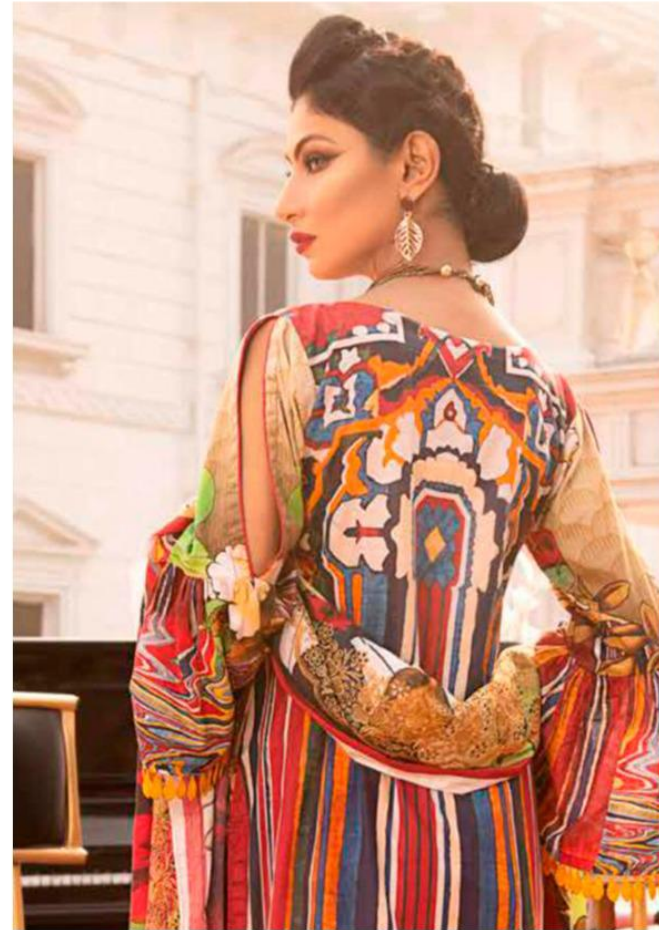

SD
shradha
DESIGNER

VERONA

shradha-designer-verona-lawn-cotton-salwar-suit

shradha-designer-verona-lawn-cotton-salwar-suit