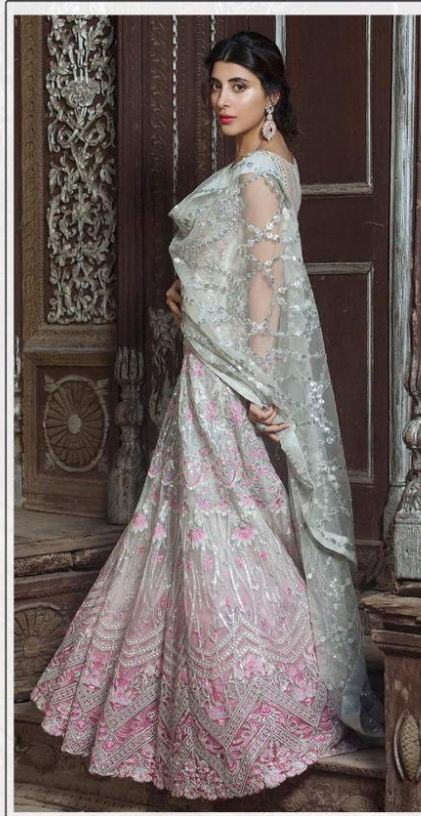

SABINA

2093

Top : Net With Heavy
Embroidery And Handwork

INNER : Shaded Santoon

BOTTOM : Santoon

DUPATTA : Net With
Heavy Embroidery

S-140

Top : Net With Heavy Embroidery

INNER : Santoon

BOTTOM : Santoon

DUPATTA : Net With Heavy Embroidery

S-157

Top :Faux Georgette Heavy
Embroidery & Handwork

INNER : Santoon

BOTTOM : Santoon

DUPATTA : Net With Heavy
Embroidery