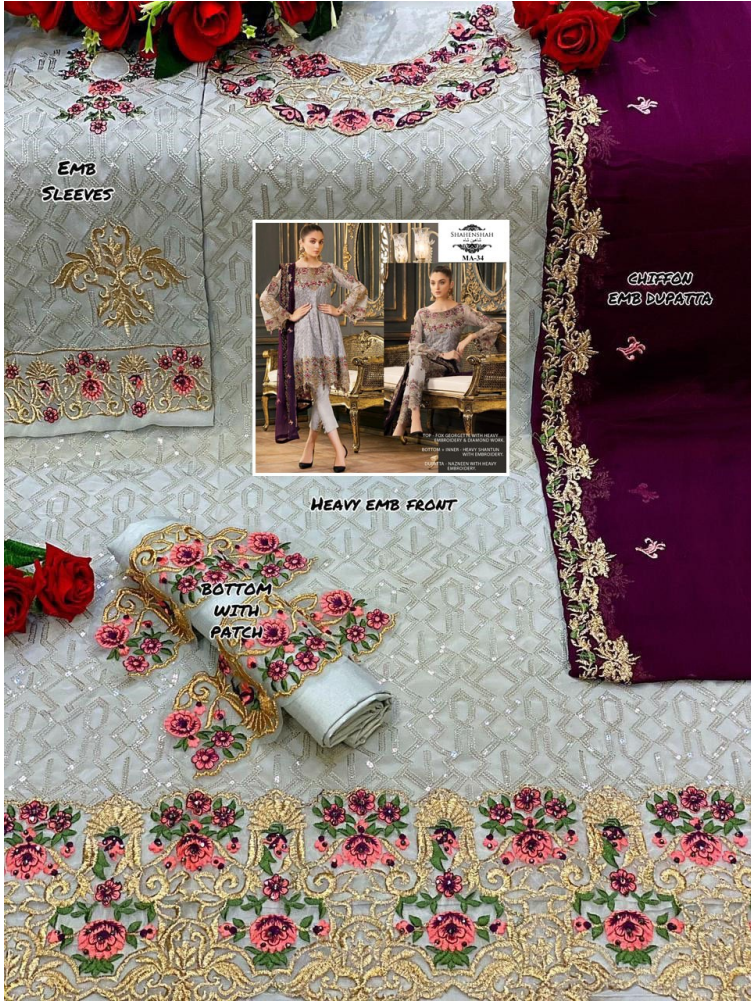

SHAHENSHAH
شاهین شاہ
MA-34

TOP - FOX GEORGETTE WITH HEAVY EMBROIDERY & DIAMOND WORK.
BOTTOM + INNER - HEAVY SHANTUN WITH EMBROIDERY.
DUPATTA - NAZNEEN WITH HEAVY EMBROIDERY.

SHAHENSHAH
شاہین شاہ
MA-34

TOP - FOX GEORGETTE WITH HEAVY EMBROIDERY & DIAMOND WORK.
BOTTOM + INNER - HEAVY SHANTUN WITH EMBROIDERY.
DUPATTA - NAZNEEN WITH HEAVY EMBROIDERY.

EMB
SLEEVES

HEAVY EMB FRONT

BOTTOM
WITH
PATCH

CHIFFON
EMB DUPATTA