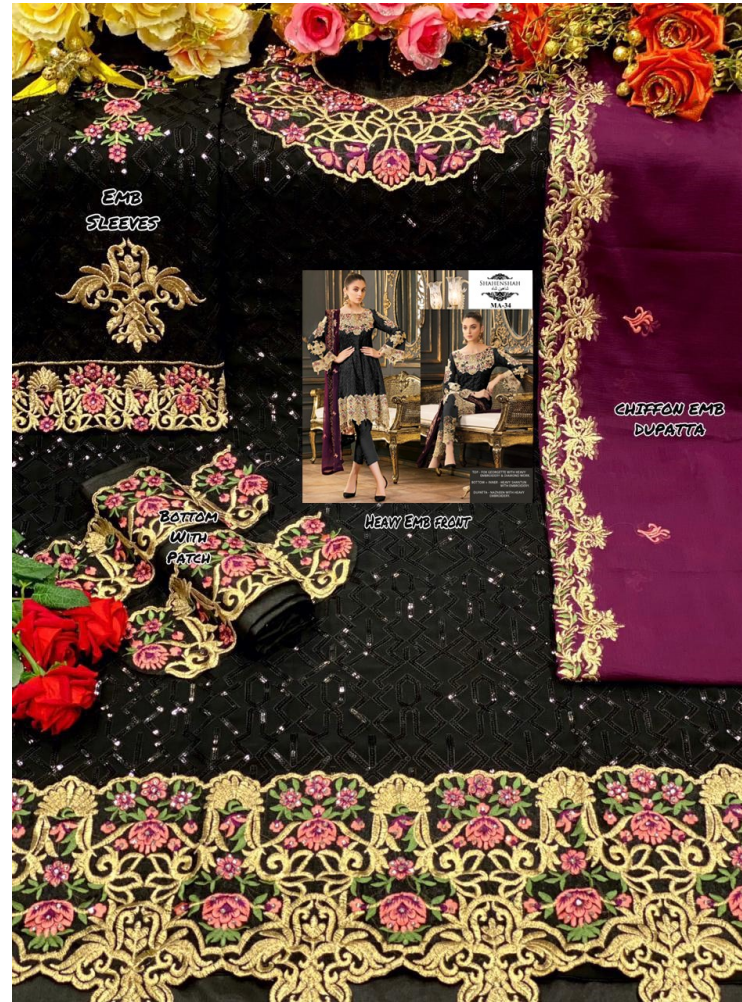

SHAHENSHAH
شاهین شاہ
MA-34

TOP - FOX GEORGETTE WITH HEAVY EMBROIDERY & DIAMOND WORK.
BOTTOM + INNER - HEAVY SHANTUN WITH EMBROIDERY.
DUPATTA - NAZNEEN WITH HEAVY EMBROIDERY.

SHAHENSHAH
شاہین شاہ
MA-34

TOP - FOX GEORGETTE WITH HEAVY EMBROIDERY & DIAMOND WORK.
BOTTOM + INNER - HEAVY SHANTUN WITH EMBROIDERY.
DUPATTA - NAZNEEN WITH HEAVY EMBROIDERY.

EMB
SLEEVES

HEAVY EMB FRONT

BOTTOM
WITH
PATCH

CHIFFON
EMB DUPATTA