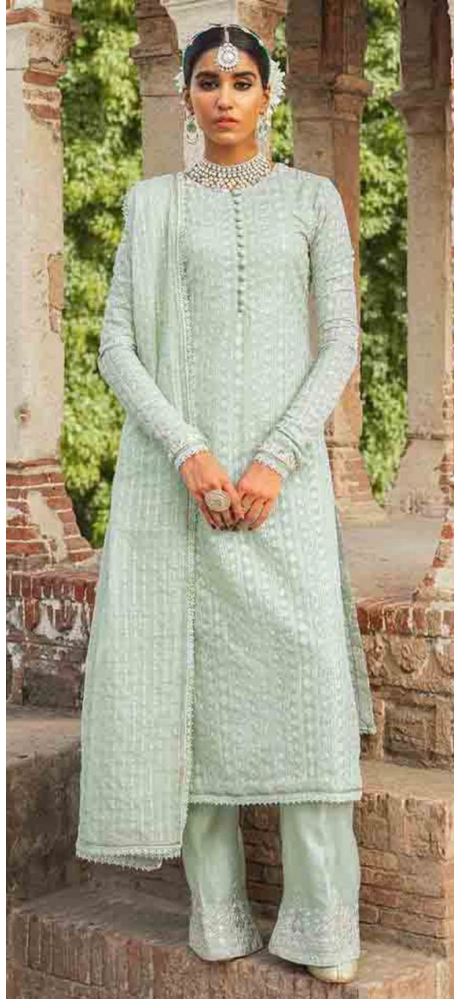

MERUM[®]
The Premium Creation

LAAM

M - 1028

- TOP:-** Heavy georgette
- BOTTOM:-** Heavy santoon
- INNER:-** Heavy santoon
- DUPATTA:-** Heavy georgette

MERUM[®]
The Premium Creation

LAAM

M - 1029

TOP:- Heavy georgette

BOTTOM:- Heavy santoon

INNER:- Heavy santoon

DUPATTA:- Heavy georgette