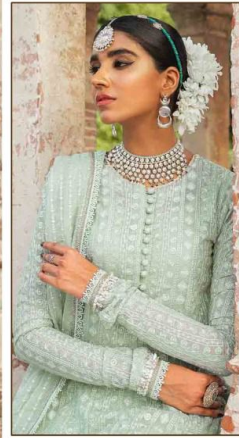

MERUM[®]
The Premium Creation

LAAM

M - 1028

- TOP:-** Heavy georgette
- BOTTOM:-** Heavy santoon
- INNER:-** Heavy santoon
- DUPATTA:-** Heavy georgette

MERUM[®]
The Premium Creation

LAAM

M - 1029

TOP:- Heavy georgette

BOTTOM:- Heavy santoon

INNER:- Heavy santoon

DUPATTA:- Heavy georgette