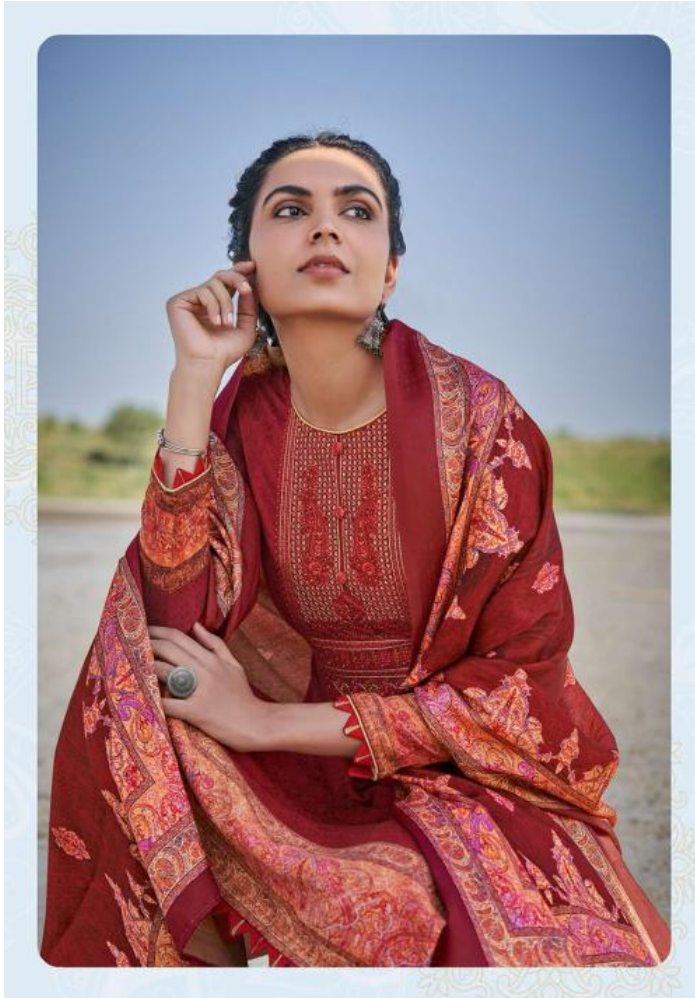

MUMTAZ ARTS

Mathar

PURE JAM SATIN DIGITAL PRINT WITH HEAVY NECK EMBROIDERY

MUMTAZ ARTS®  
*Page to Page*

Malhar | 2002

MUMTAZ ARTS®  
*Regina de Leste*

Malhar  
PURE JAM SATIN DIGITAL PRINT WITH HEAVY NECK EMBROIDERY