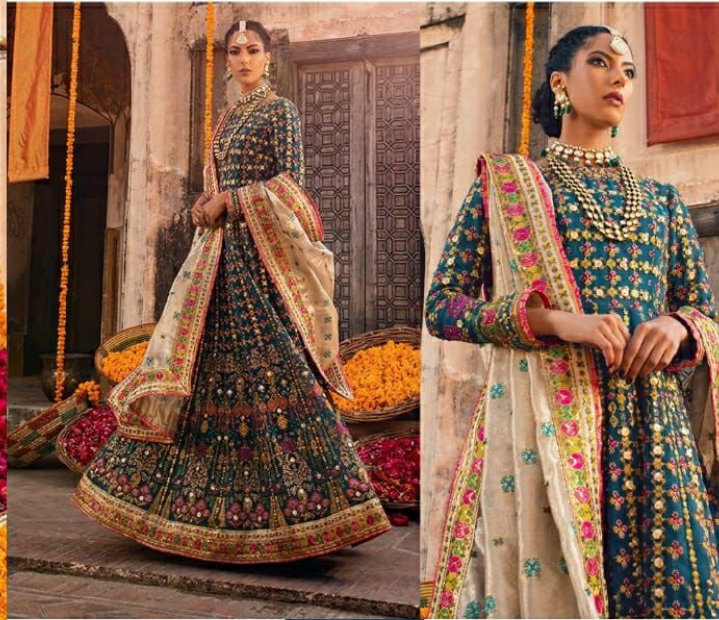

  
Ramsha®

#R-300

TOP- NET KALI WITH HEAVY EMBROIDERY WORK  
BOTTOM- DULL SANTOON  
DUPATTA - NET WITH HEAVY EMBROIDERY WORK