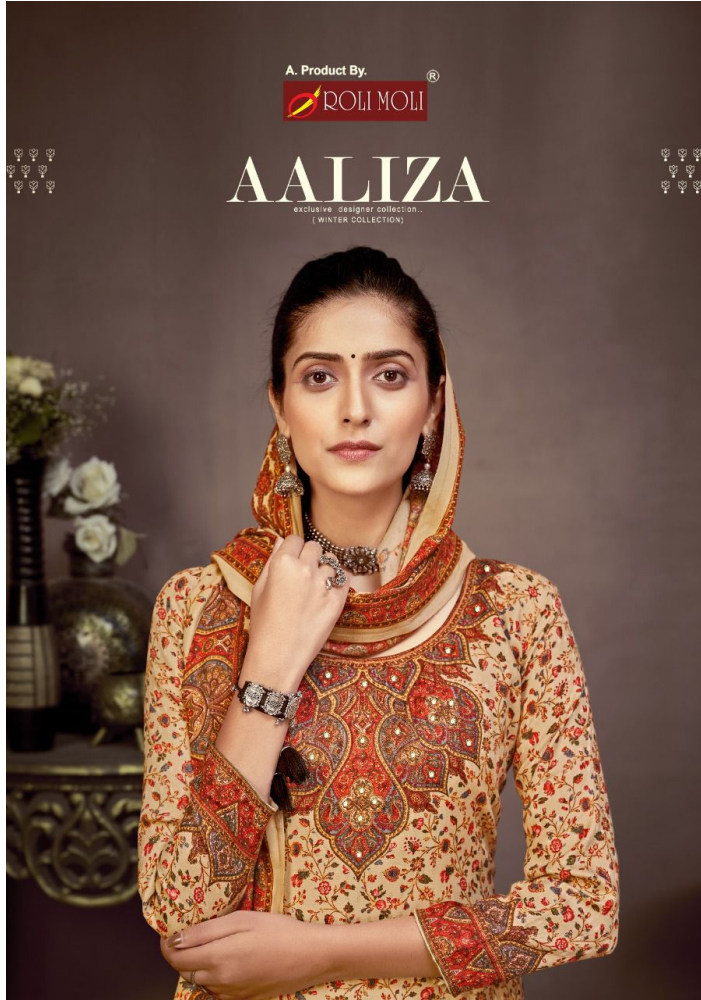

A. Product By.  ROLI MOLI®

AALIZA
exclusive designer collection...
(WINTER COLLECTION)

ROLI MOLI®

CLASSIC

These dresses make you look simply divine, so that the world respects, reveres and worships you in all your glory. Become the idol the world bows down to!

D No. 1002

 ROLI MOLI[®]

— ADMIRABLE —

Some glimpses can never
be forgotten. That beatific
smile. That priceless ex-
pression. That magical
dress that adorns you like a
charm. be the love that
never dies

D No. 1007

ROH MOLI[®]

ETERNAL

Some masterpieces define the trend of the era they're born in, and the ages that follow. These colours out of time are without compare, peerless in perfection, matchless in magnificence.