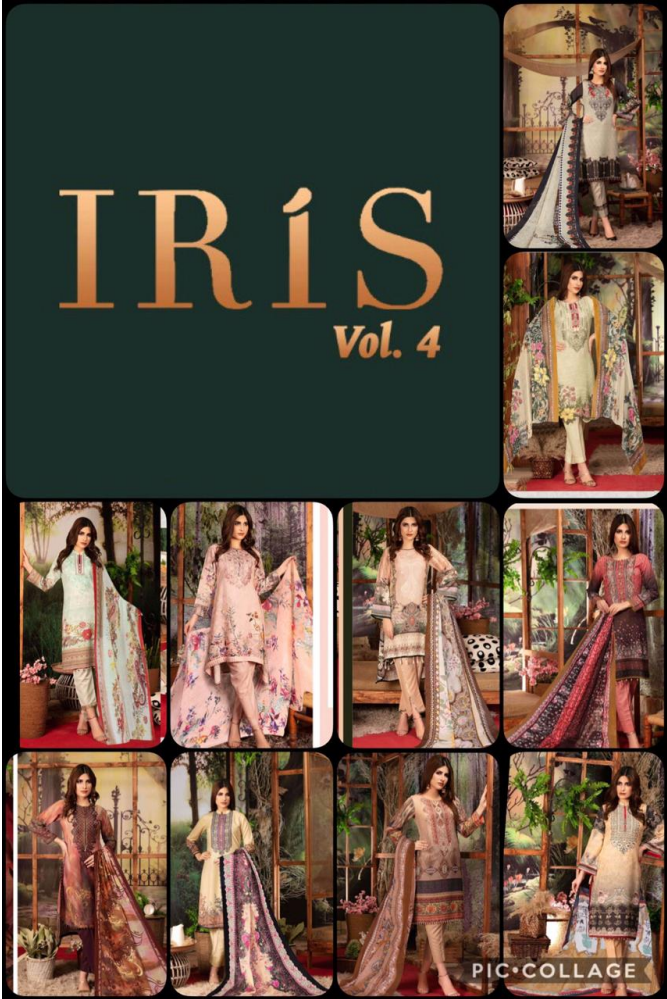

### Color Me Bronze:

Subtle colours that will make you outshine with elegance and elan. the block printed kalamkari bordered with a vibrant yellow is true heart stealer.

4007

4005