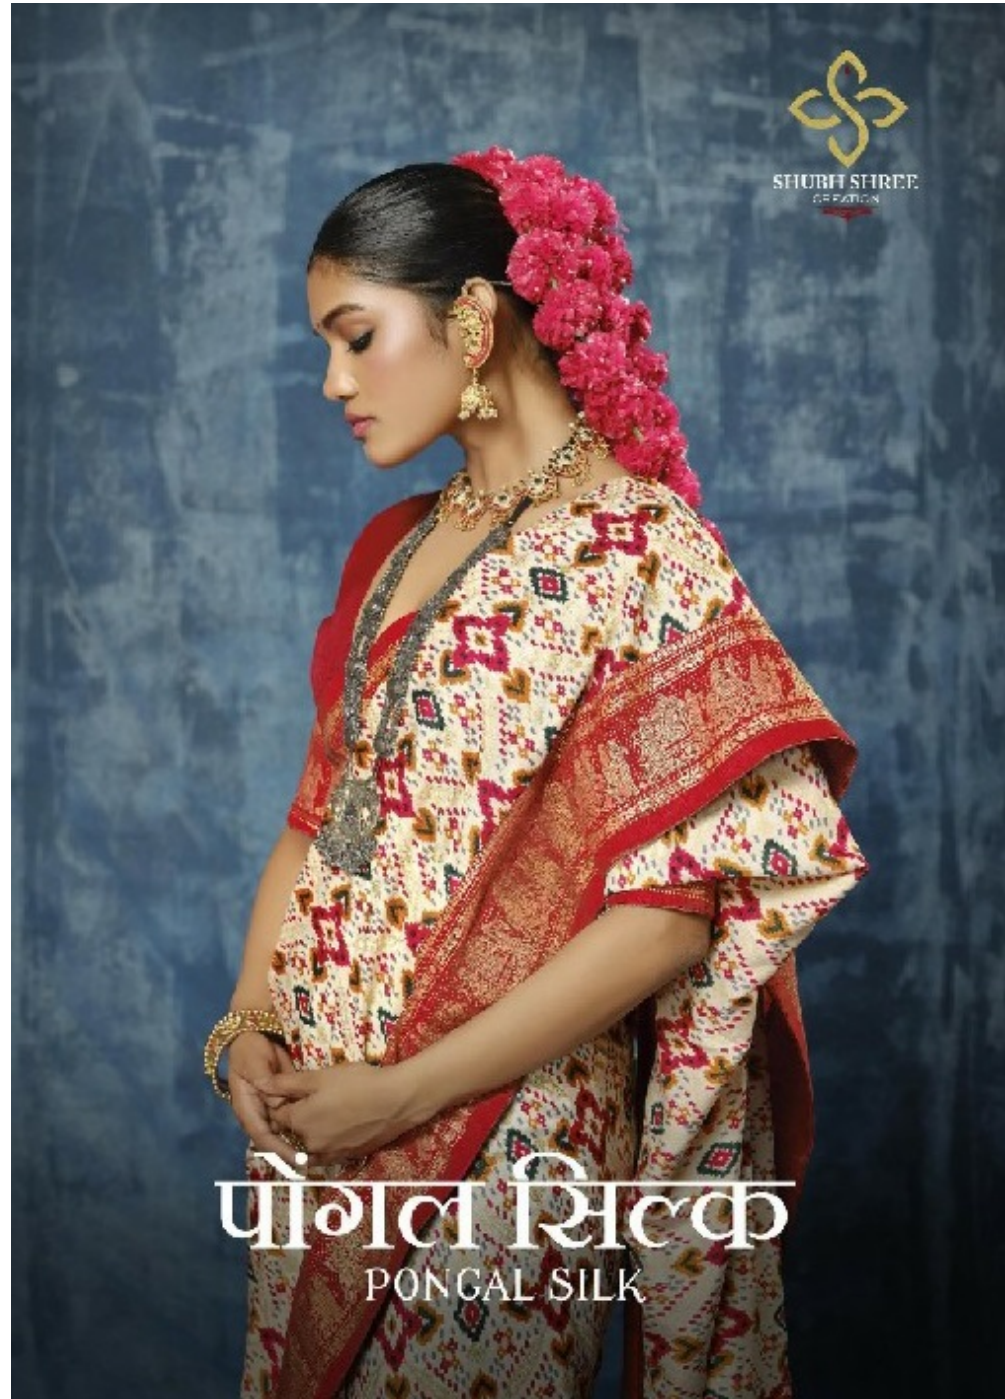

SHUBHSHREE
CREAT 01

पोंगल सिल्क
PONGAL SILK

SHUBH SHREE
CREATION

पोंगल सिल्क
PONGAL SILK

SHUBH SHREE
CREATION

पोंगल सिल्क
PONGAL SILK

SHREE SHREE
CREATION

Feeling the saree vibes

1004

Feel the difference of silk
1005

SACHI SREE
CREATION

Timeless beauty in every thread
1006

Soft as a dream, beautiful as art.
1007

SHUBH SHREE
CREATION

1001

1002