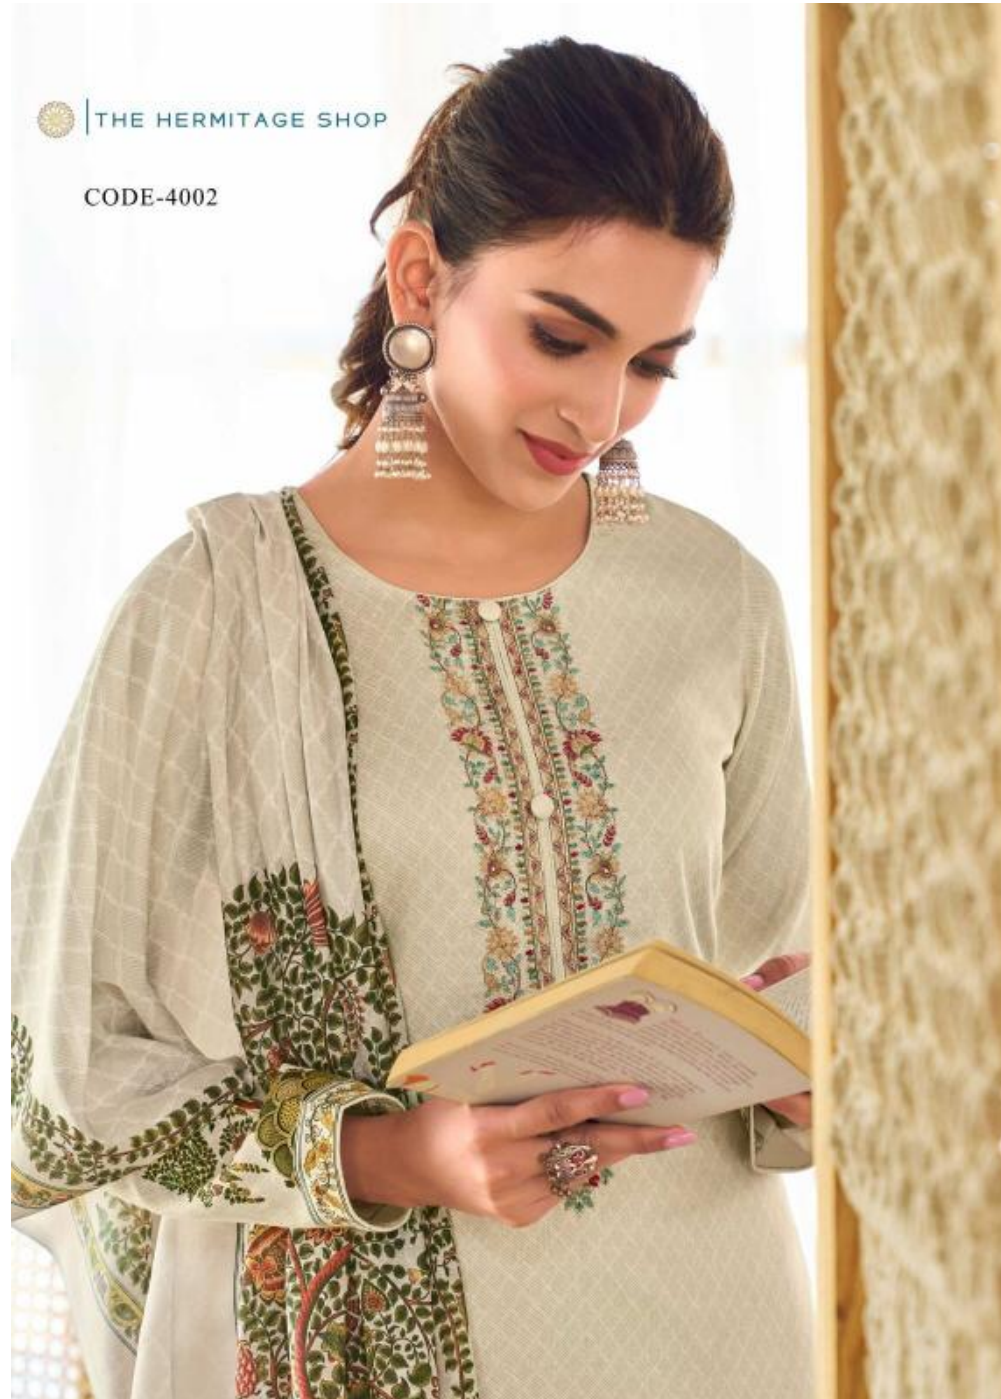

THE HERMITAGE SHOP

MUGHAL

 THE HERMITAGE SHOP

CODE-4002

EXTREME BEAUTY OF *Delhiary*

The favor of exotic ethnic
wear that needs the
contemporary glam style
combined with minute details of elegance

CODE-4001