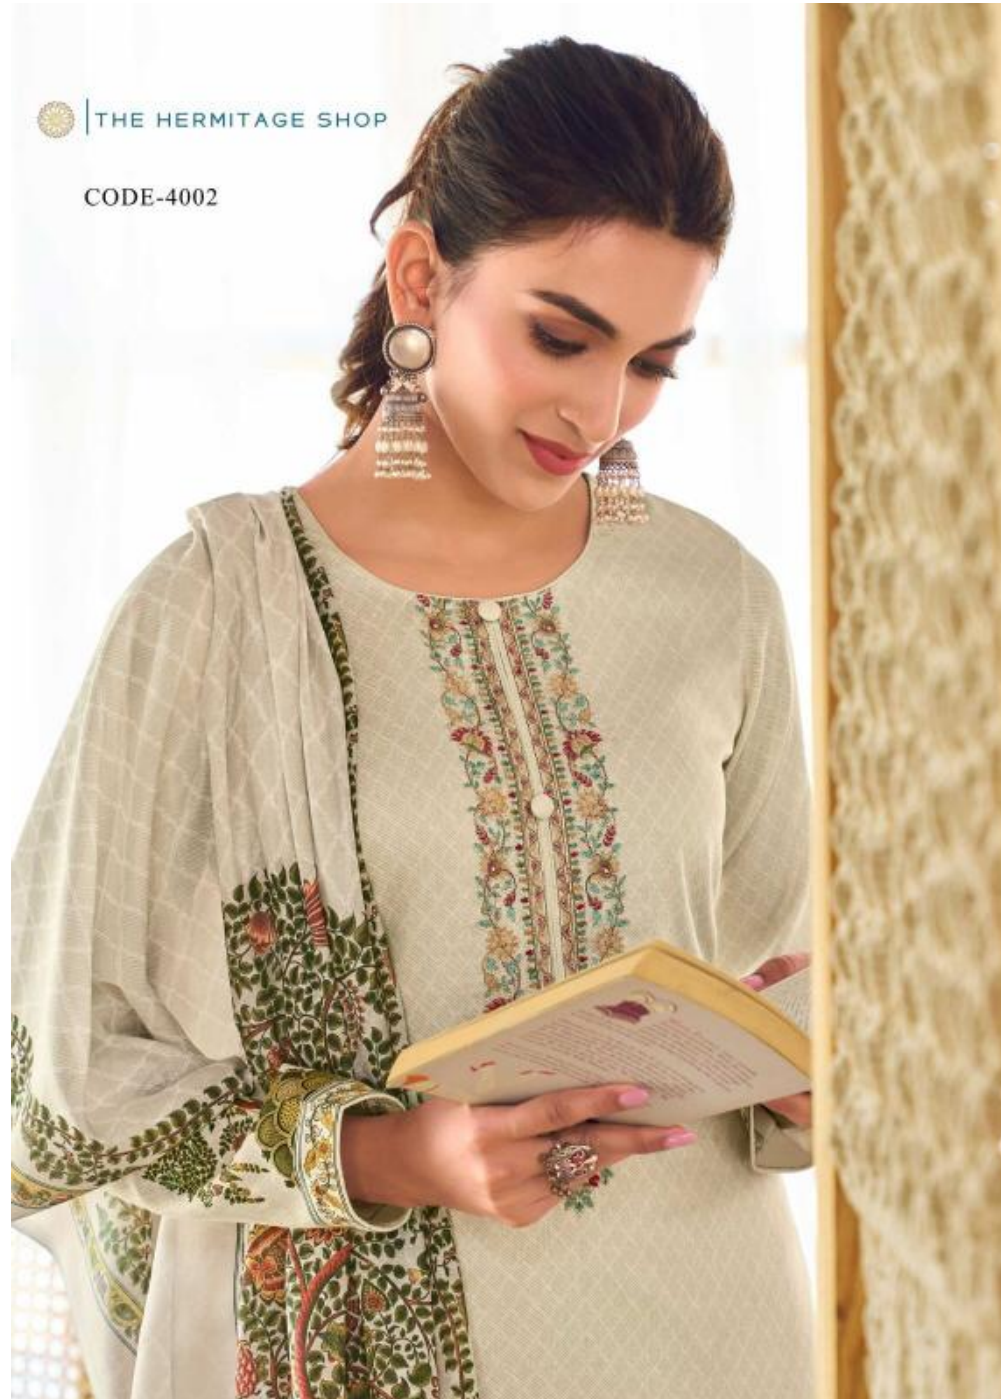

THE HERMITAGE SHOP

MUGHAL

 THE HERMITAGE SHOP

CODE-4002

EXTREME BEAUTY OF *Delhiary*

The favor of exotic ethnic
wear that needs the
contemporary glam style
combined with minute details of elegance

CODE-4001

ART BY RUMI *Graceful*

Classic style with texture
Soft fabric and highlighted by subtle
and delicate details

CODE-4004

THE HERMITAGE SHOP

THE ESSENCE OF *Fashion*

© Copyright of the content herein the copyright reserved.
All rights reserved by THE HERMITAGE SHOP