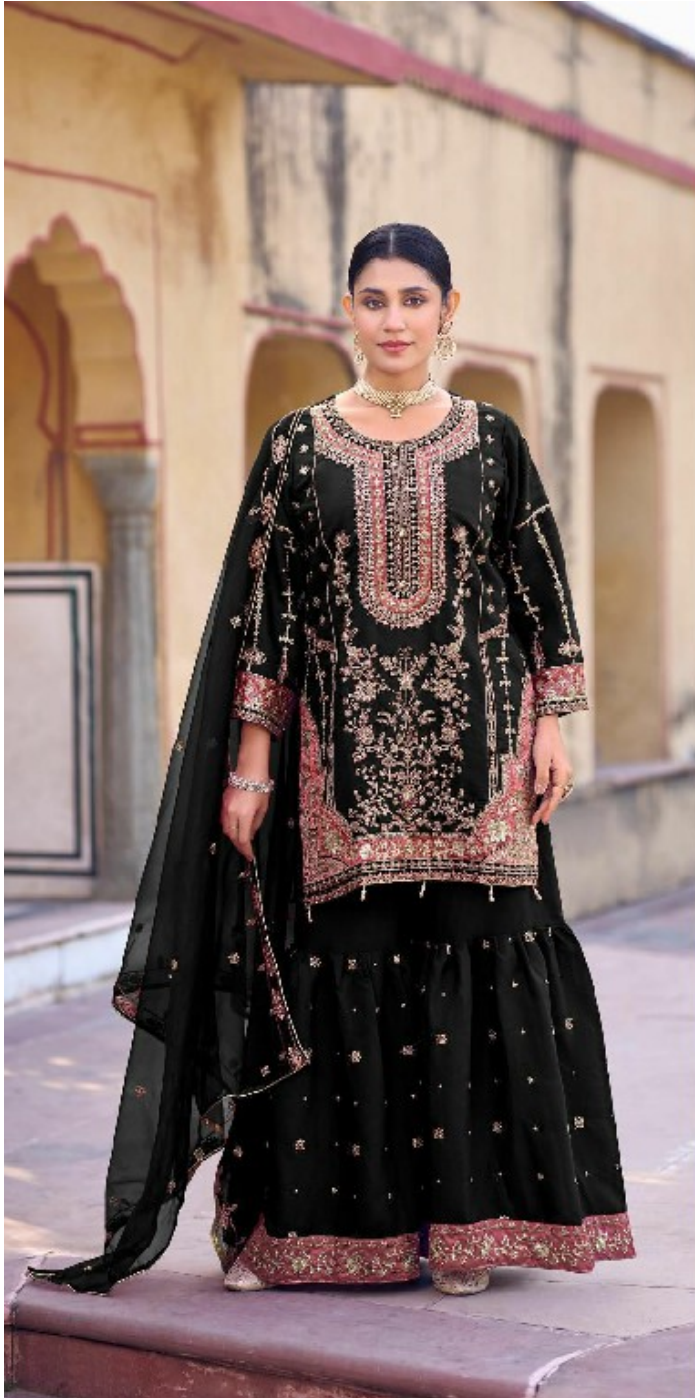

Shree
FAB
READY MADE
COLLECTION

R-1630

R- 1630 C

Shree[®]
FABS

**READY MADE
COLLECTION**

CARE INSTRUCTIONS

- DO NOT USE ANY TYPE OF BLEACH OR STAIN REMOVER CHEMICALS
- DO NOT OVER EXPOSE GARMENT FABRIC TO STRONG SUNLIGHT
- IRON AT MODERATE TEMPERATURE