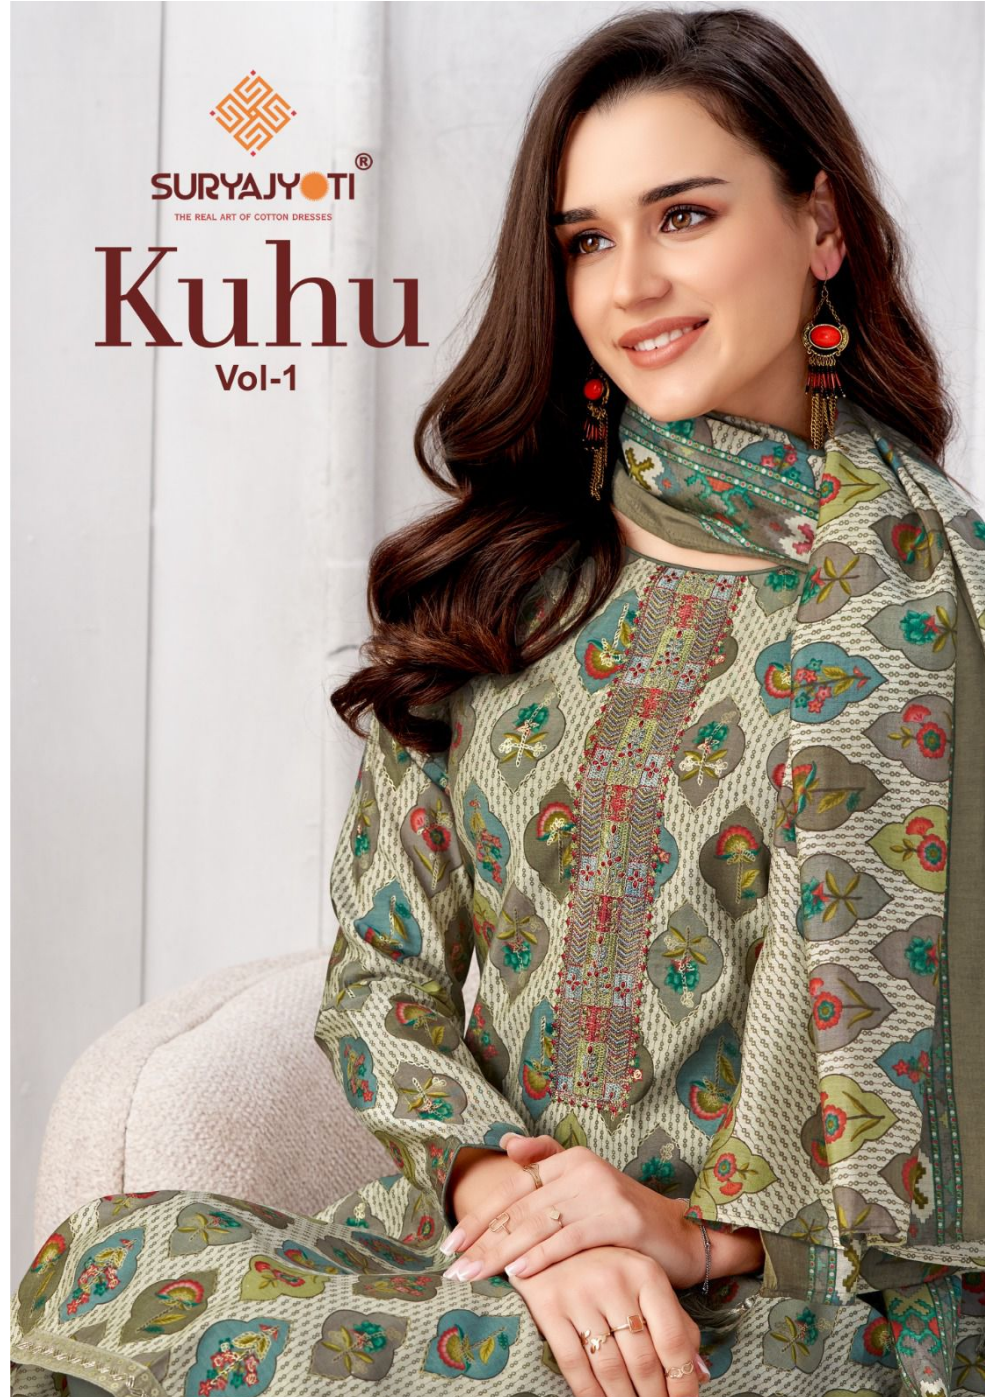

SURYAJYOTI®
THE REAL ART OF COTTON DRESSES

Kuhu

Vol-1