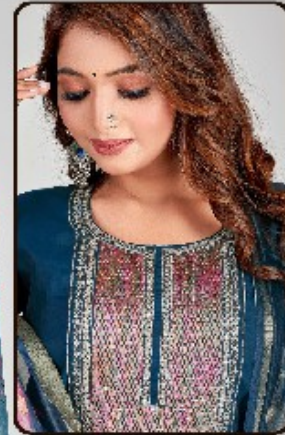

THE Universal

3 PIC CAR

Fabric :- FAR ROMAN WITH INNER

Size :- S M L XL XXL 3XL

THE Princess
Universal
3 PIC CAR

1001

THE Princess
Universal
3 PIC CAR

1002

THE Princess
Universal
3 PIC CAR

1003

THE Princess
Universal
3 PIC CAR

1004

THE Princess
Universal
3 PIC CAR

1006

THE Princess
Universal
3 PIC CAR

1005

Princess
THE
Universal
3 PIC CAR

Fabrics - EAP ROMAN WITH INNER

PRODUCT BY
PRINCESS CREATION ADI (INDINA)
* Complimentary Copy / Not For sale *