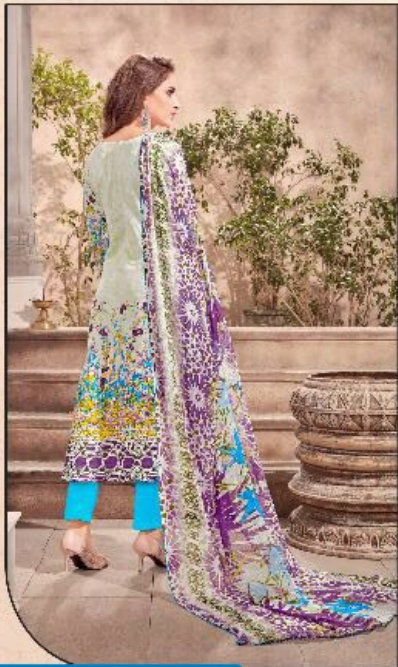

Fashion
Designer

STYLE : 1003

TEXTILE DEAL