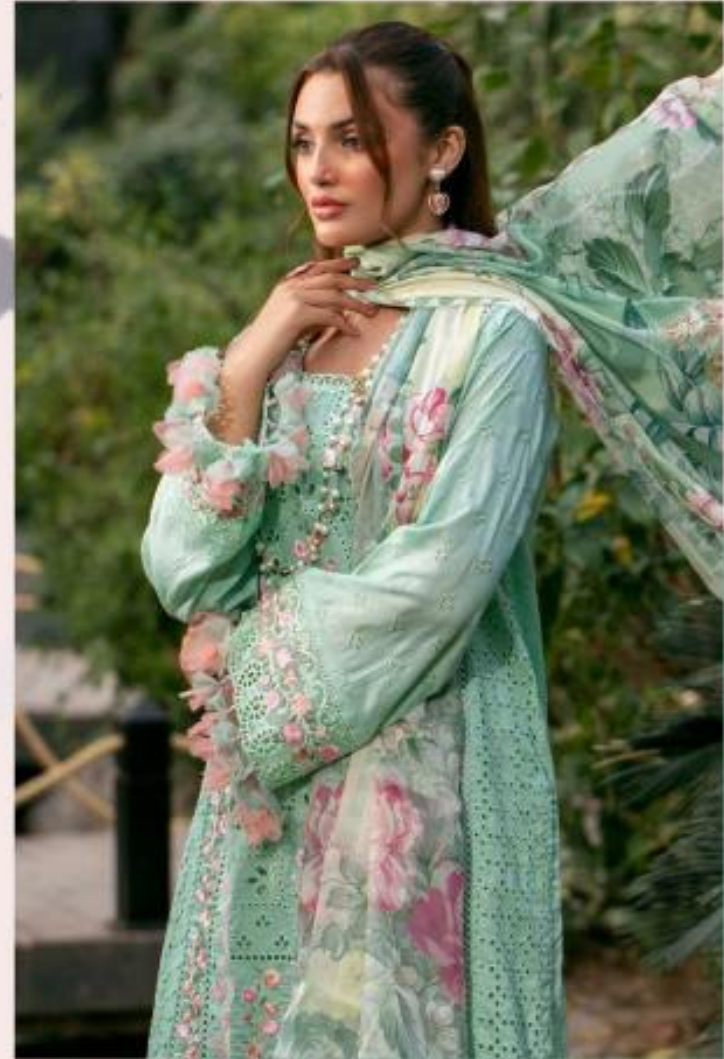

**ADAN LIBAS  
CHIKANKARI - 29**

Saniya  
TRENDS

S M P L I C I T Y

29003

F A B U L O U S

Model and her accessories are for illustration only. Actual product may vary slightly from the image.

29001

Saniya  
TRENDZ

## ADAN LIBAS CHIKANKARI - 29

**TOP:-** COTTON WITH HEAVY EMBROIDERY  
CHIKANKARI WORK  
**BOTTOM:-** COTTON  
**DUPATTA:-** COTTON WITH DIGITAL PRINT

29001

29002

29003