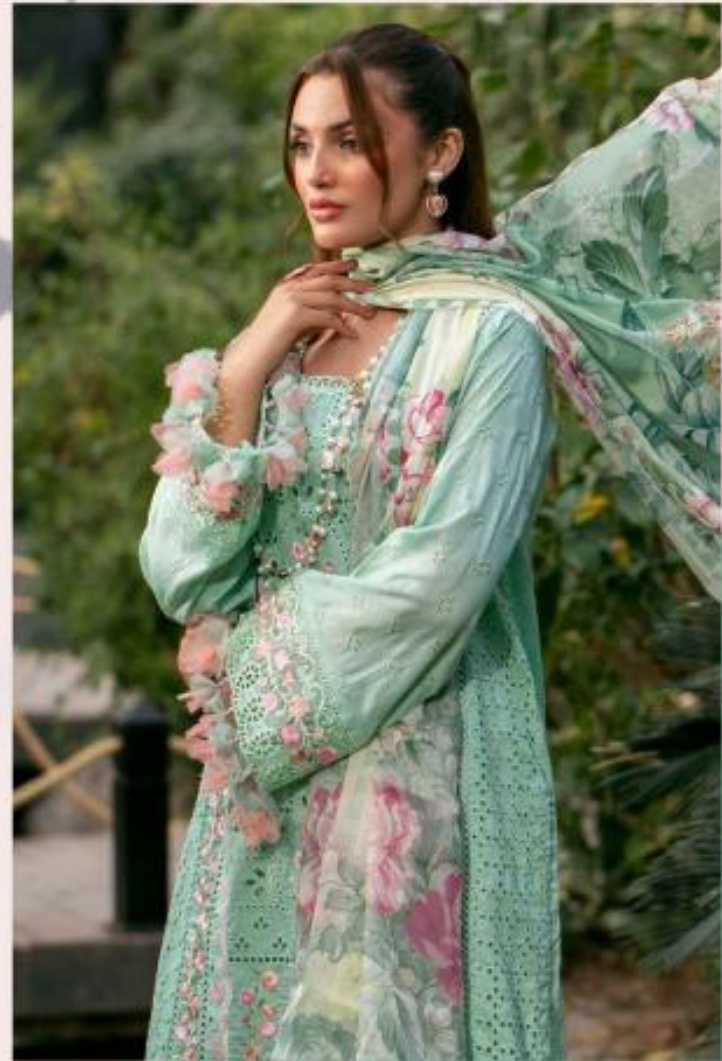

Saniya
TRENDZ