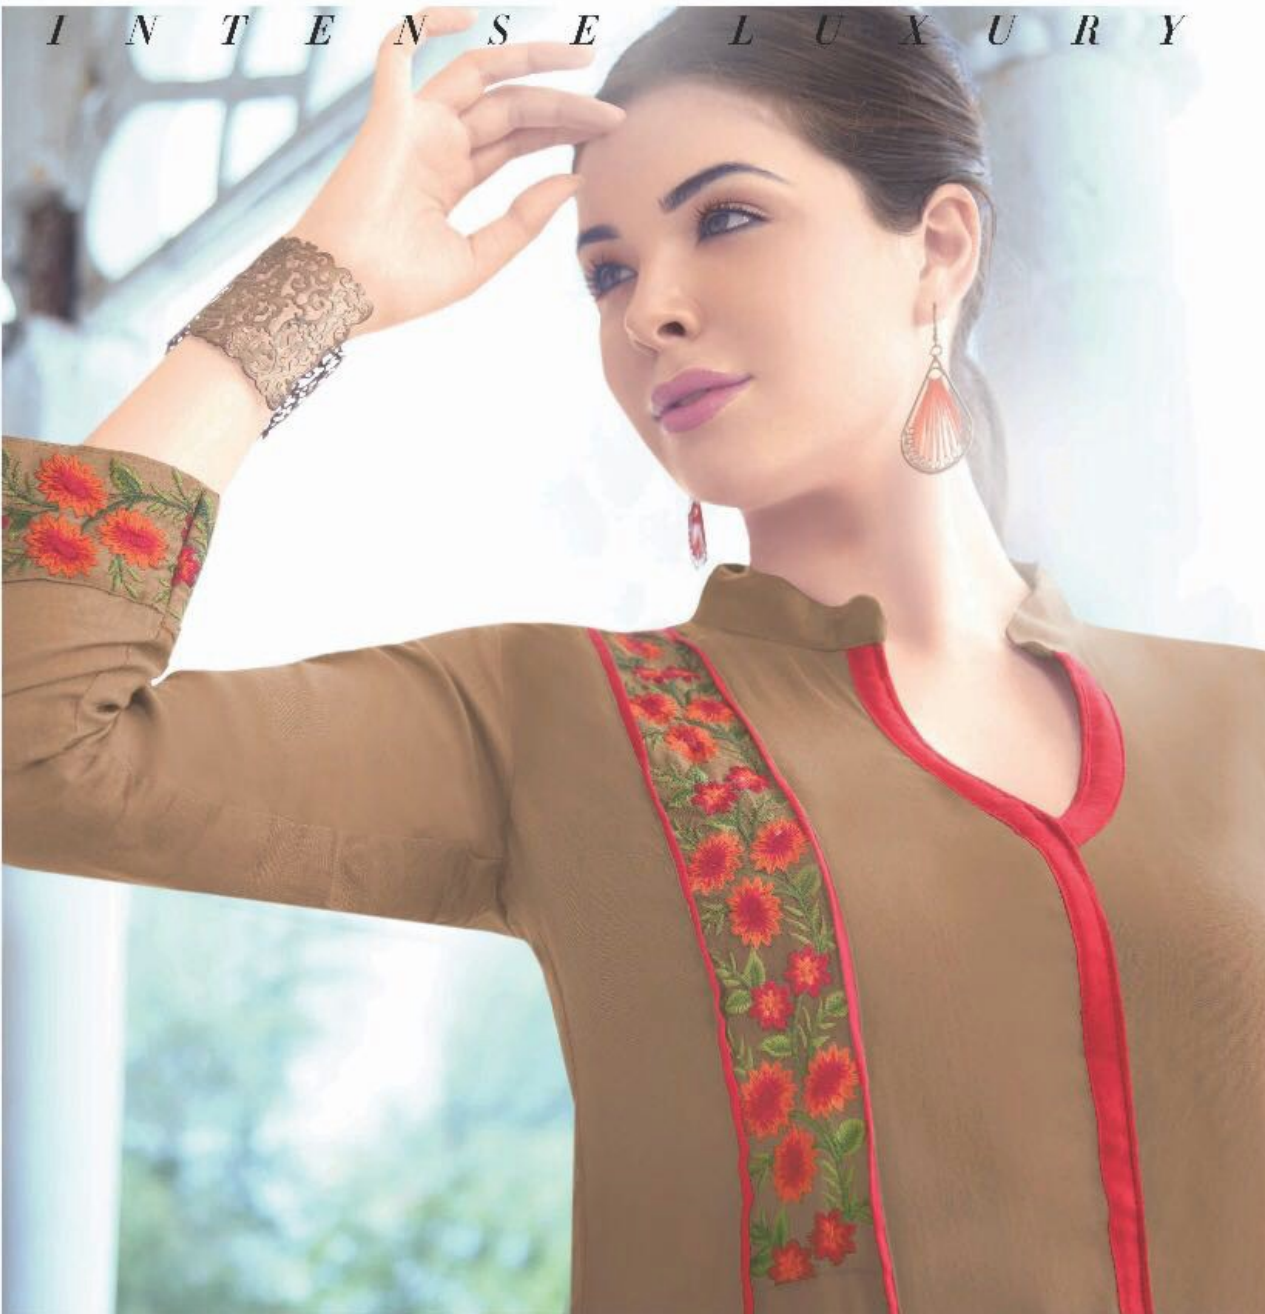

TEXTILE DEAL

GL/3004

An inspirational fabric under the designer embroidery

TEXTILE DEAL

I N T E N S E L U X U R Y

GL/3005

An inspirational fabrics under the designer embroidered

ELEGANCE charming