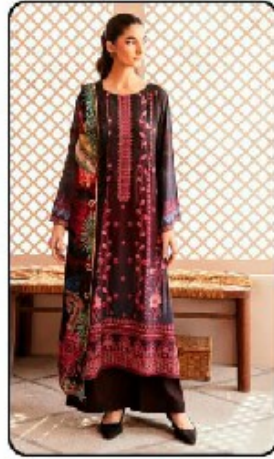

Madhav[®]
Fashion

AL-ZOHAIB
EXCLUS VE LAMN COLLECTION

Style
4005

Madhav[®]
Fashion

AL-ZOHAIB
EXCLUSIVE LAMN COLLECTION

Madhav[®]
Fashion

AL-ZOHAIB
EXCLUSIVE LAMN COLLECTION

Madhav[®]
Fashion

AL-ZOHAIB
EXCLUSIVE LAWN COLLECTION

4001

4002

4003

4004

4005

4006

TOP
Pure Lawn Cotton - (2.40 MTR APX.)
DUPATTA
Mal-Mal Cotton - (2.25 MTR APX.)
BOTTOM
Pure Lawn Cotton - (2.00 MTR APX.)