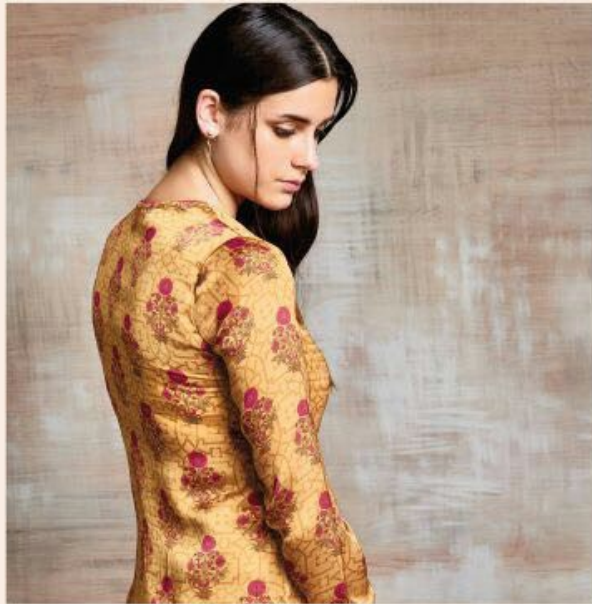

YOUR
WORLD

NEVER LOOK BACK

TEXTILE DEAL

WALK AWAY

Style isn't about
attention but self-expression.
This look and Suit have all the
reason for yours & others expressions.

Itana