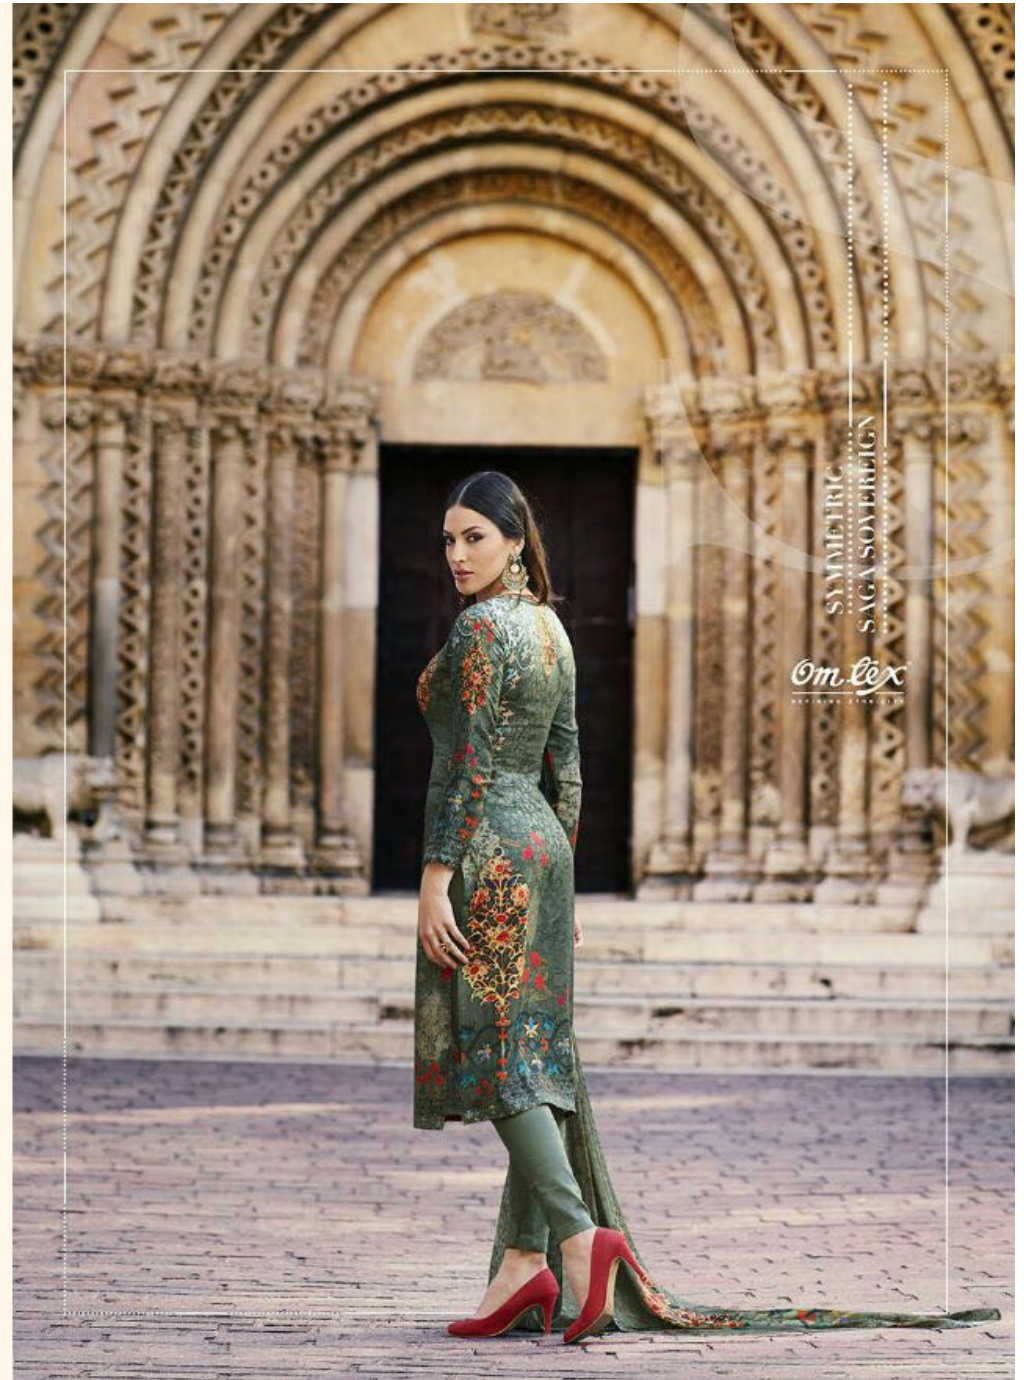

SYMMETRIC
SAGA SOUTHERN

Om Lex