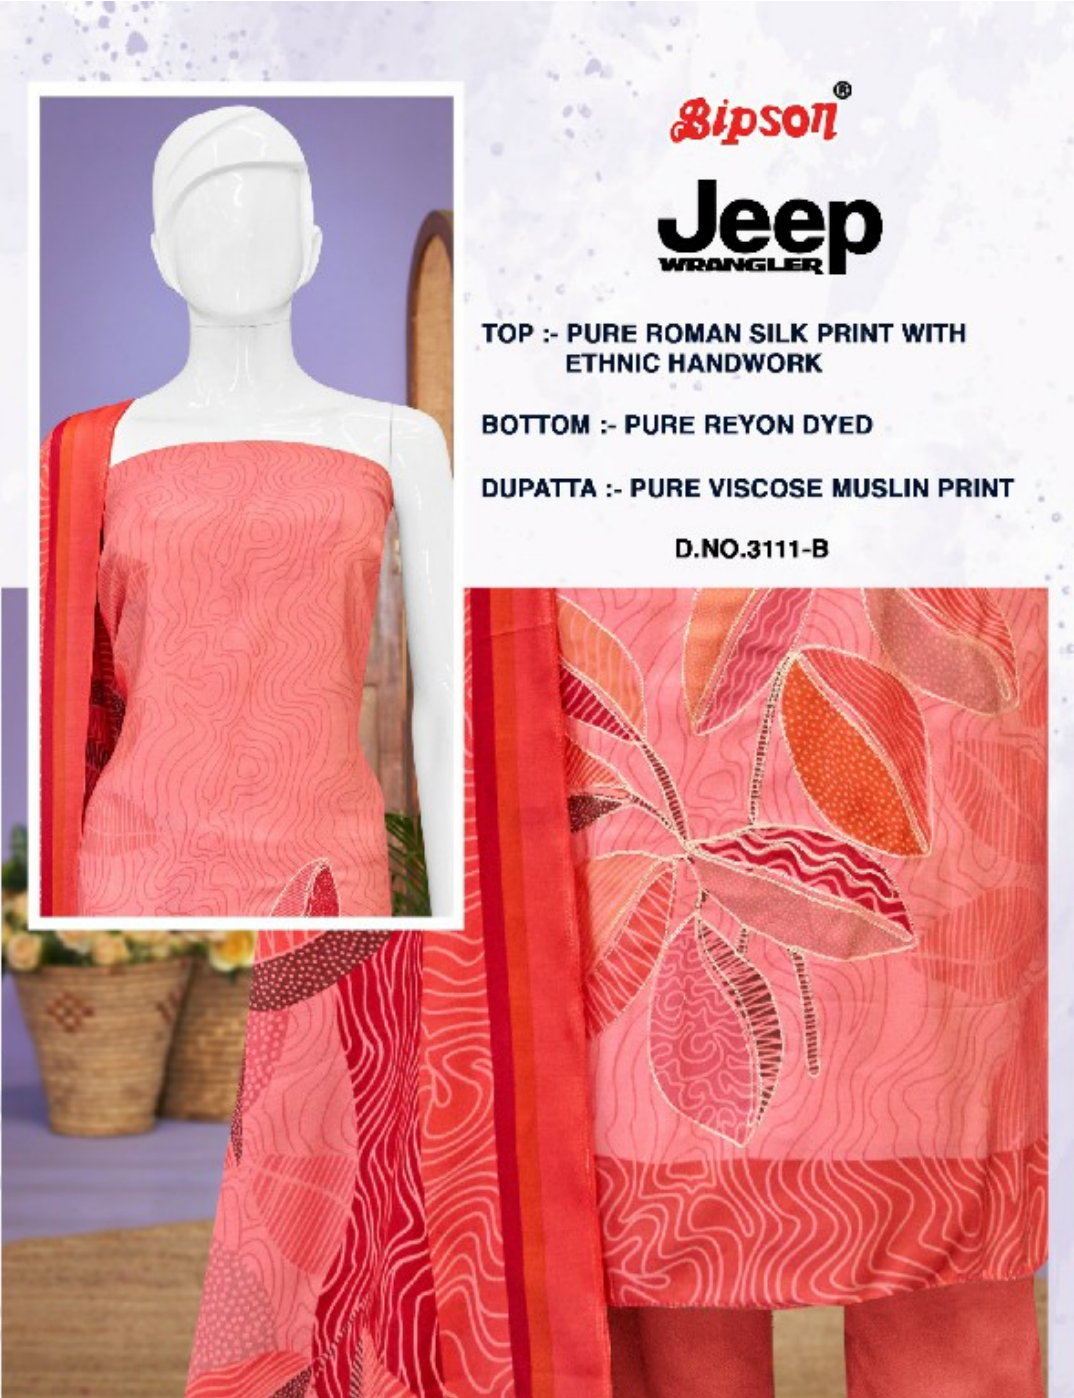

Gipson[®]

Jeep
WRANGLER
D.NO.3111

Bipson[®]
Jeep
WRANGLER

TOP :- PURE ROMAN SILK PRINT WITH
ETHNIC HANDWORK

BOTTOM :- PURE REYON DYED

DUPATTA :- PURE VISCOSE MUSLIN PRINT

D.NO.3111-A

Bipson[®]

Jeep
WRANGLER

TOP :- PURE ROMAN SILK PRINT WITH
ETHNIC HANDWORK

BOTTOM :- PURE REYON DYED

DUPATTA :- PURE VISCOSE MUSLIN PRINT

D.NO.3111-D

Bipson[®]

Jeep
WRANGLER

D.No :- 3111

**TOP :- PURE ROMAN SILK PRINT WITH
ETHNIC HANDWORK**

BOTTOM :- PURE REYON DYED

DUPATTA :- PURE VISCOSE MUSLIN PRINT