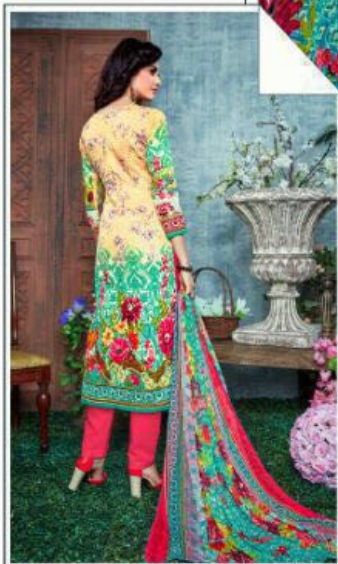

Radhika
FASHION

WELCOME TO THE NEW AGE OF STYLE IN INDIAN GARMENTS

23009

STYLE
instinct

TEXTILE DEAL