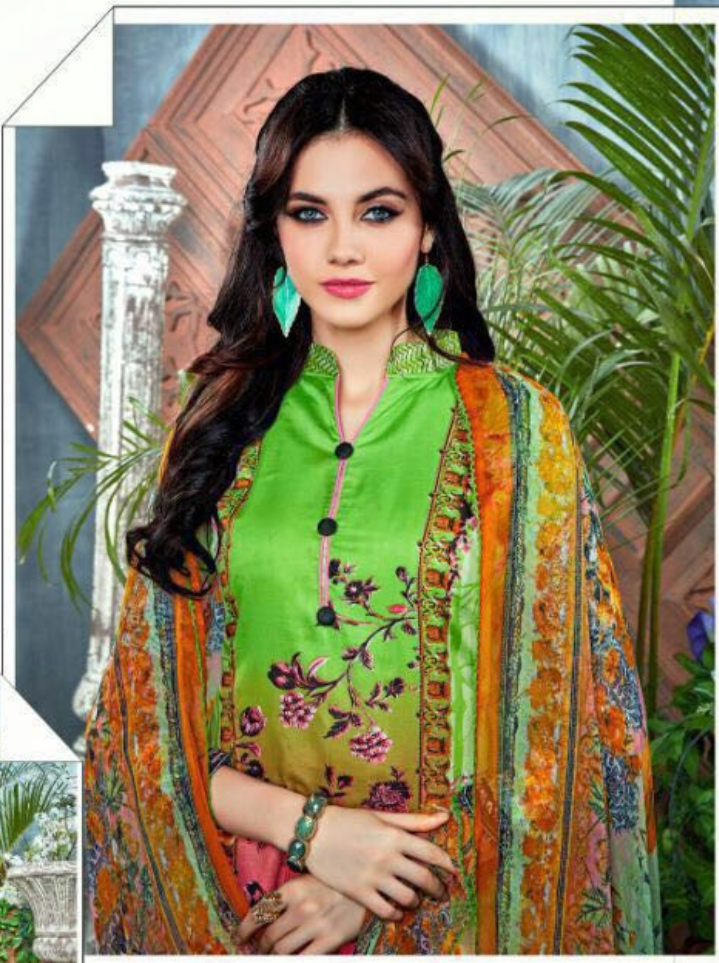

Radhika
FASHION

WOMAN
fashion

Glorify your beauty and add on the class to your charm

23002