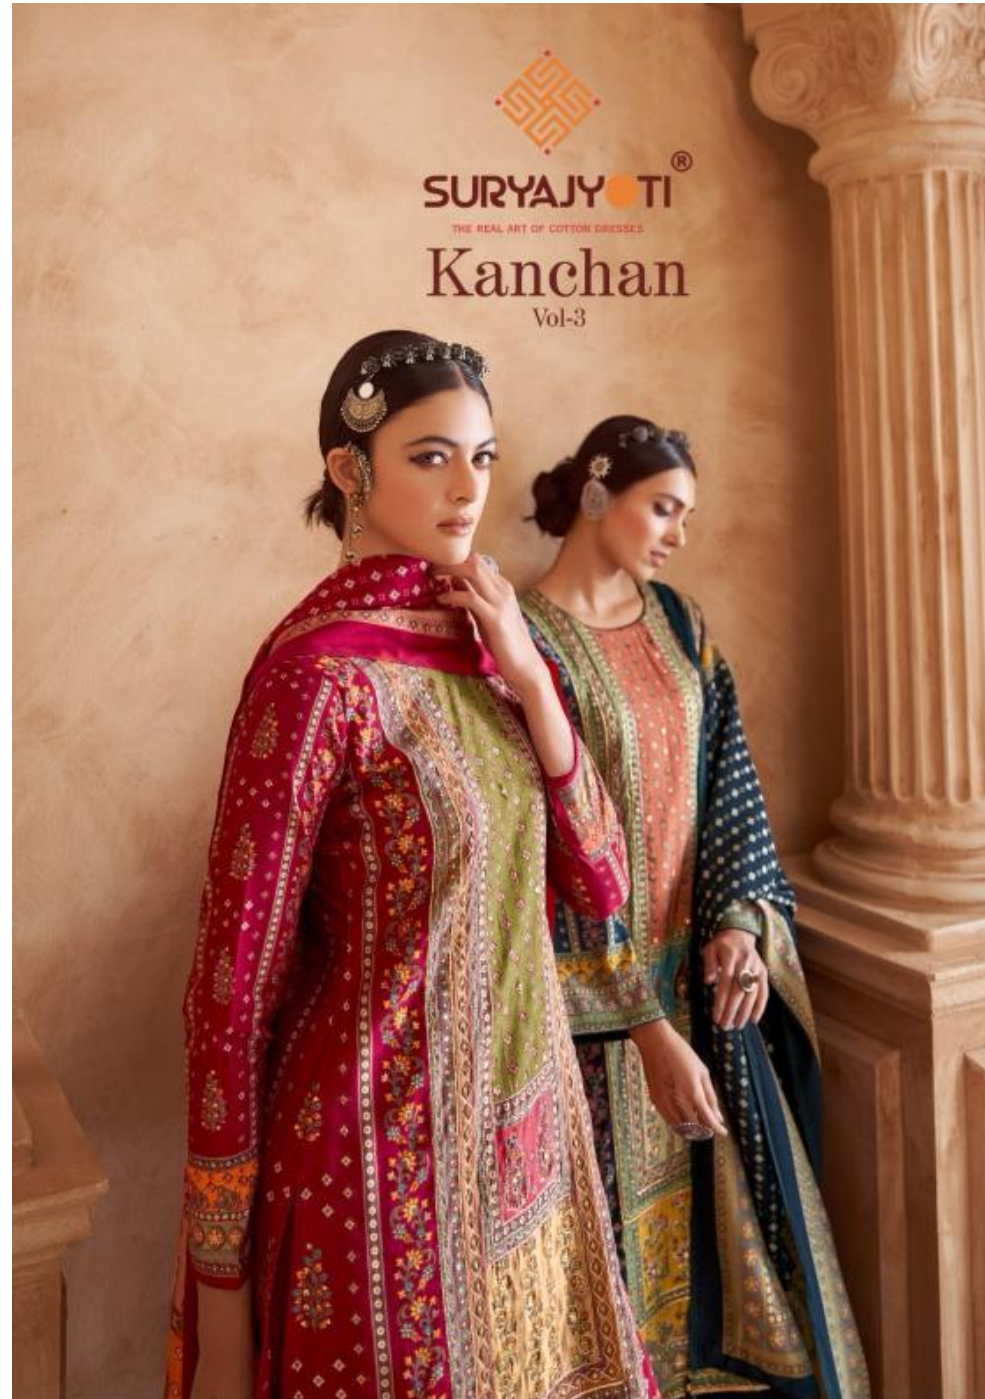

SURYAJYOTI[®]

THE REAL ART OF COTTON DRESSES

Kanchan

Vol-3

SURYAJYOTI®

3003

SURYAJYOTI®

3001

Classic Appeal

The beauty of a woman is not in a facial mode but the
true beauty in a woman is reflected in her soul.

Classic Appeal

The beauty of a woman is not in a facial mode but the
true beauty in a woman is reflected in her soul.

3005

3006

<p>: <u>TOP</u> : Pure Modal Discharge Foil Print With Full Top Heavy Handwork & Swaroskhi.</p>	<p>: <u>BOTTOM</u> : Pure Modal Dyed</p>	<p>: <u>DUPATTA</u> : Pure Modal Discharge Print With Tessels</p>
---	--	---