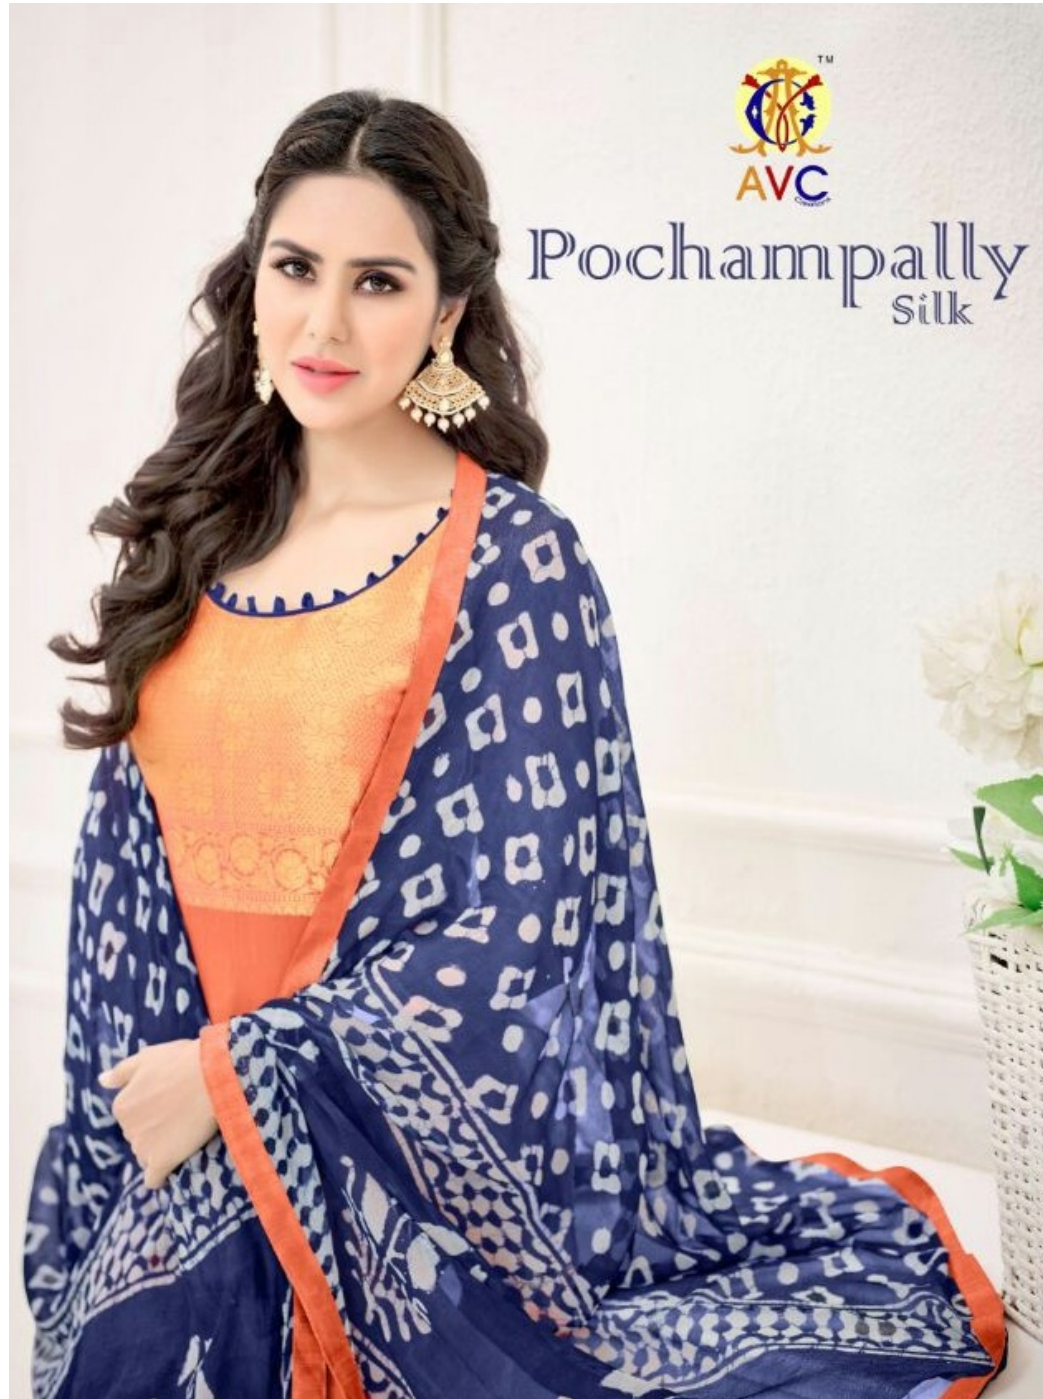

Pochampally
silk