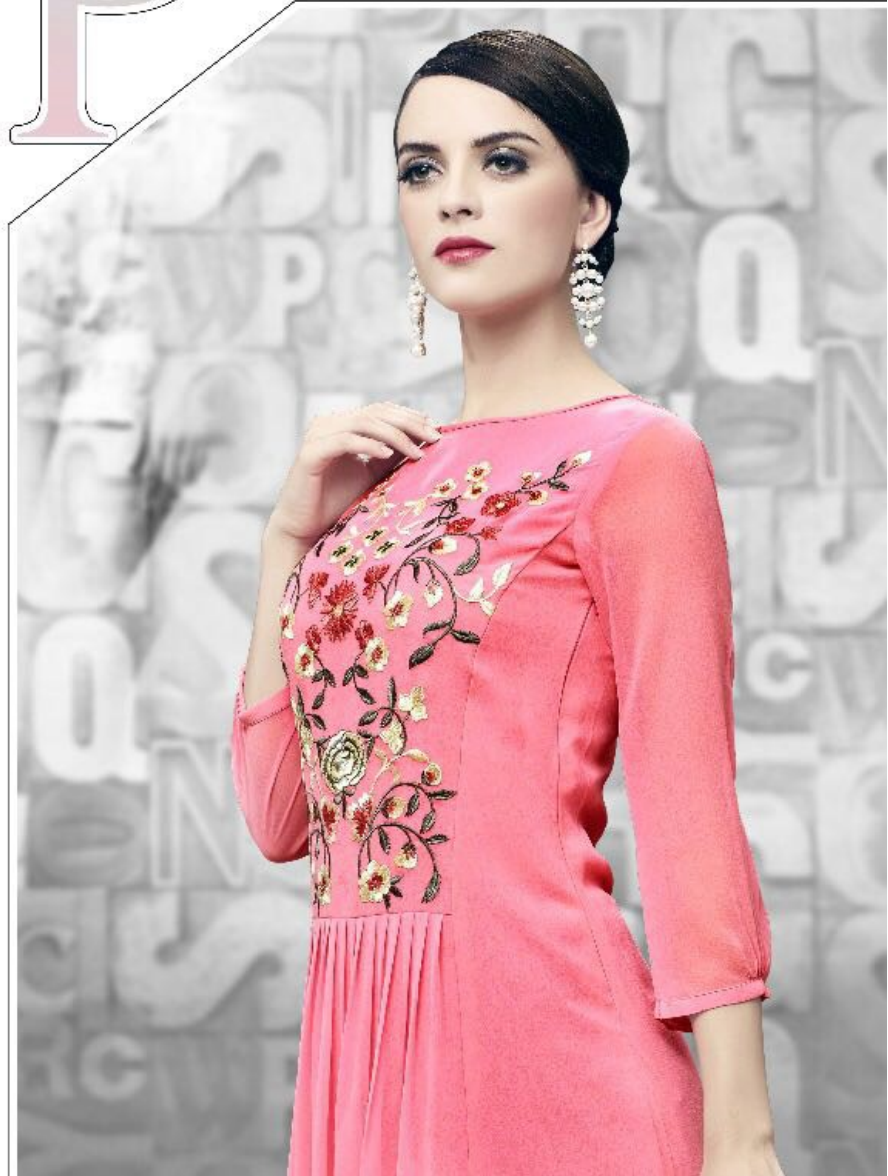

PINK BEAUTY

D.NO. 5228