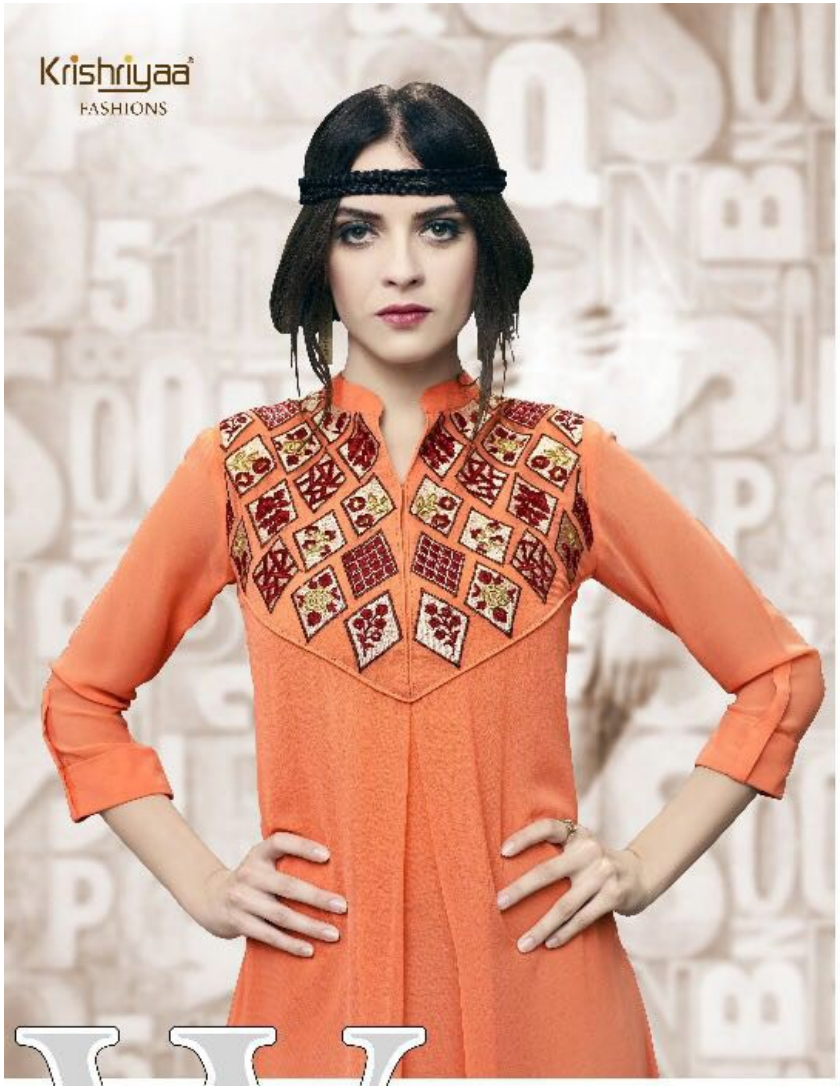

Krishiyaa
FASHIONS

W WOMAN TIMES

D.NO. 5226

TEXTILE DEAL