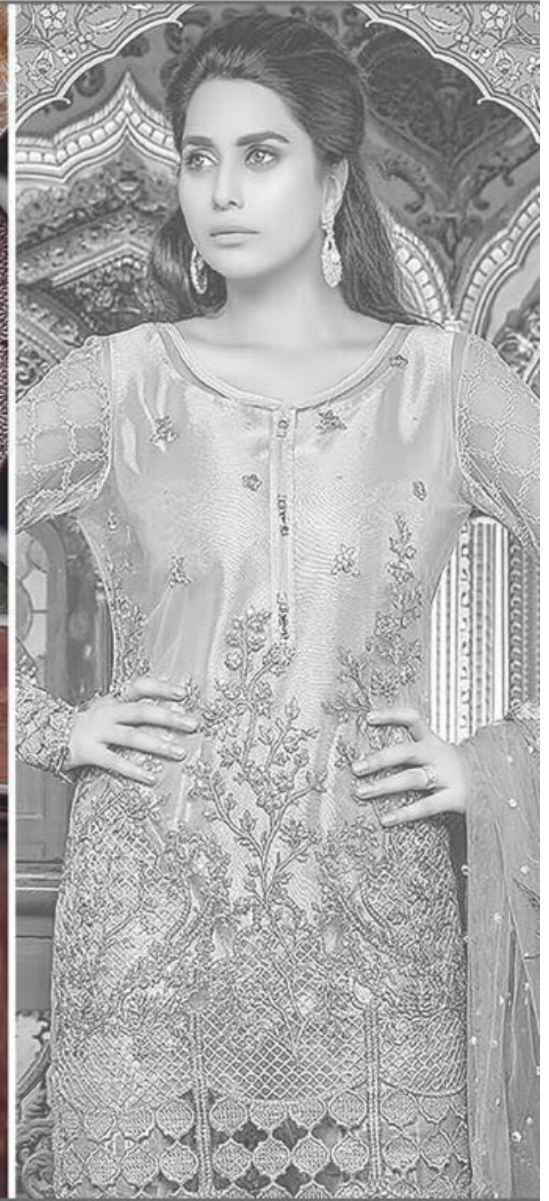

Shree™
FABS

**EMBROIDERED
MARIYA.B.**

TEXTILE DEAL

Shree™
FABR

1106

EMBROIDERED
MARIYA.B.

TEXTILE DEAL

TEXTILE DEAL

**EMBROIDERED
MARIYA.B.**

QUEEN OF BEAUTY

Rule the kingdom of Beauty with our range
of artistic an Sensual collection

TEXTILE DEAL

TEXTILE DEAL

TEXTILE DEAL

1101

1102