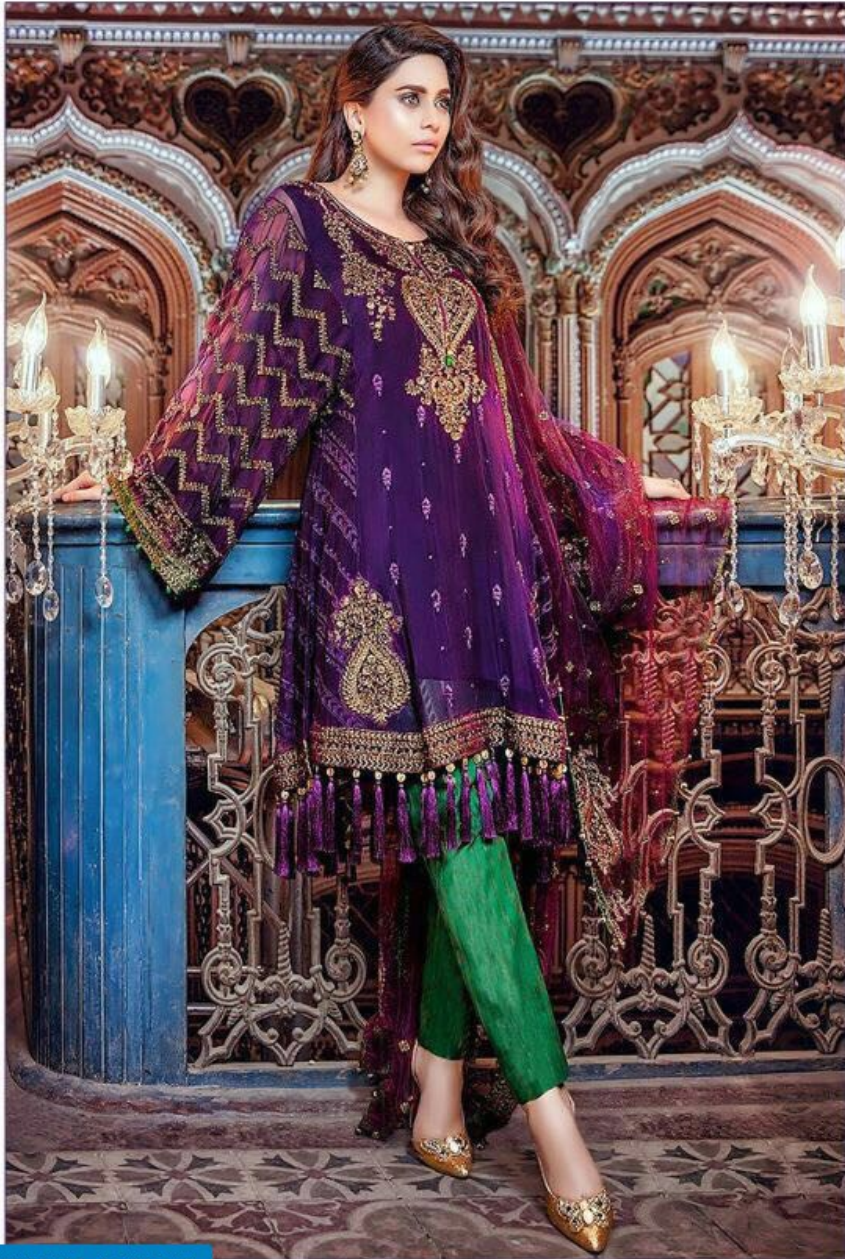

TEXTILE DEAL