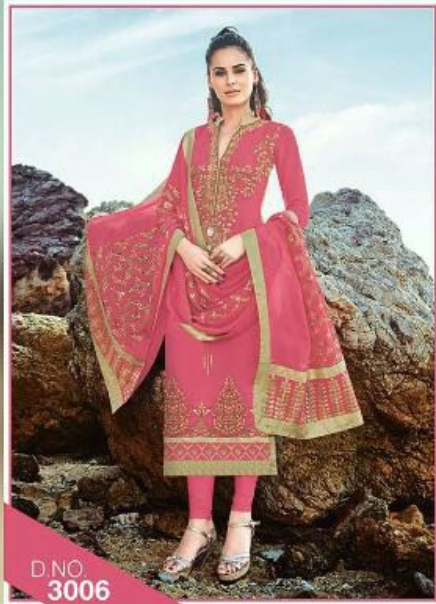

kalapriya™
Where Creativity Meets Imagination

TEXTILE DEAL