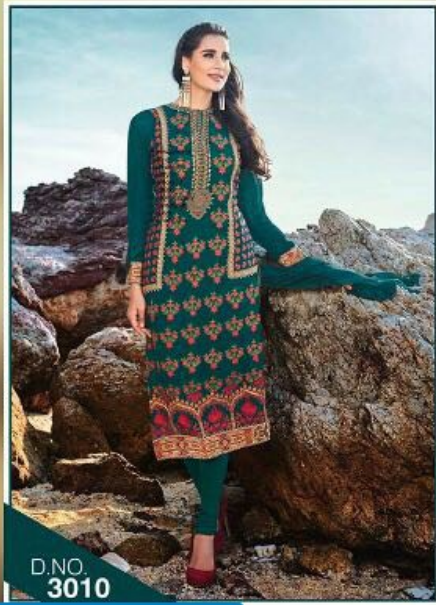

kalapriya™
Where Creativity Meets Imagination

TEXTILE DEAL