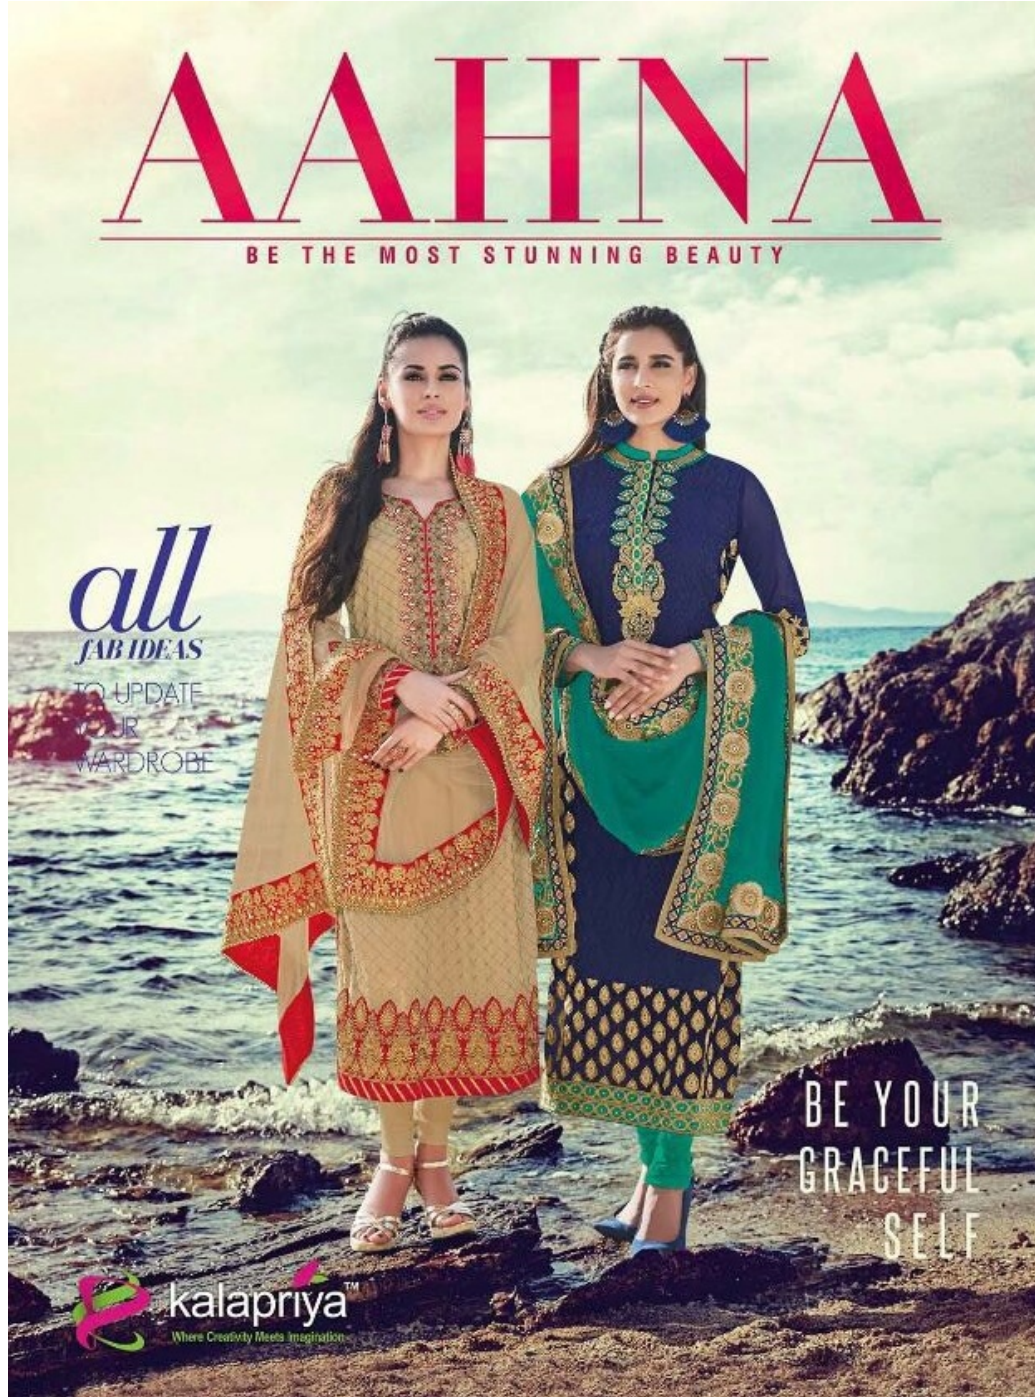

AAHINA

BE THE MOST STUNNING BEAUTY

all
FAB IDEAS

TO UPDATE
YOUR
WARDROBE

BE YOUR
GRACEFUL
SELF

 kalapriya™
Where Creativity Meets Inspiration

FASHION

SENSE

TEXTILE DEAL

 kalapriya™
Where Creativity Meets Imagination

CLASSY

DESIGN

The colours are fresh for the season, the prints are delicate over economical quality fabrics that enthuses once you buy you indulge into an inseparable journey of fabrics that never fades out of the style horizon.