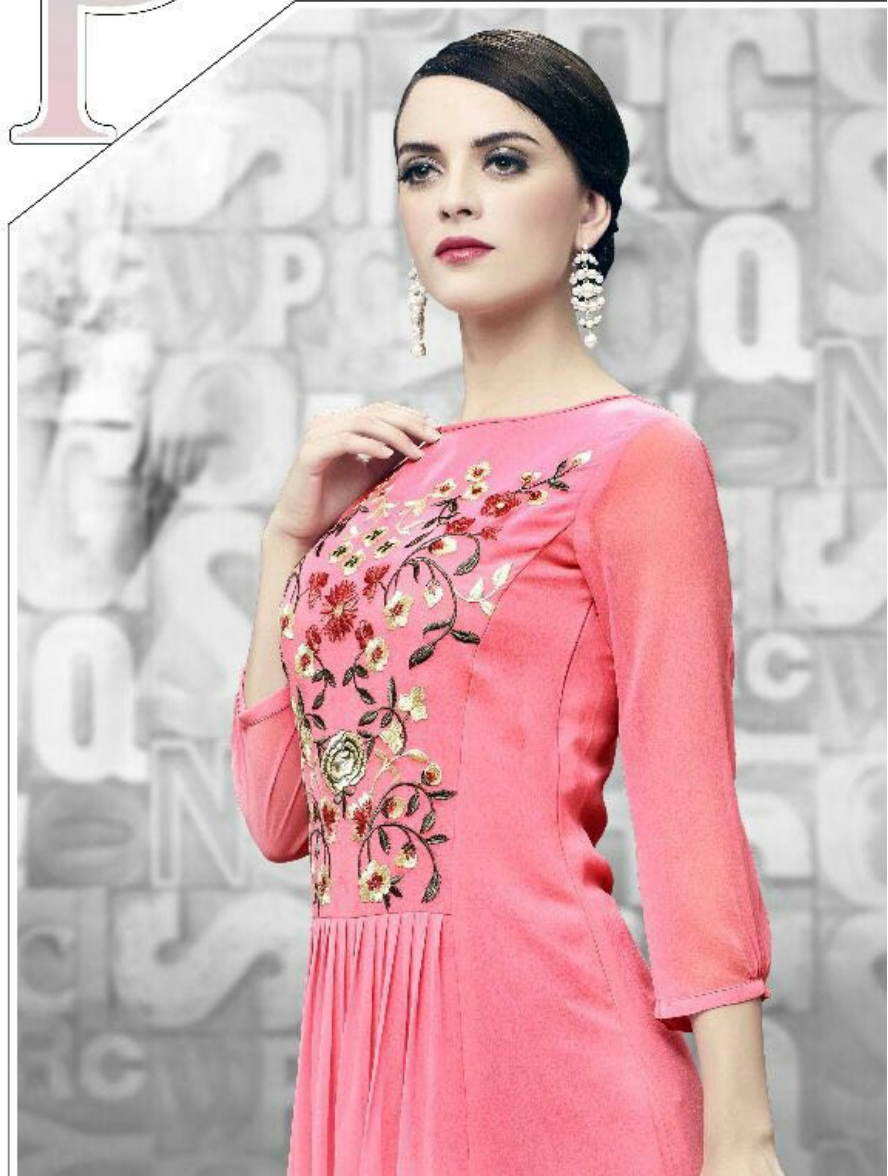

PINK BEAUTY

D.NO. 5228