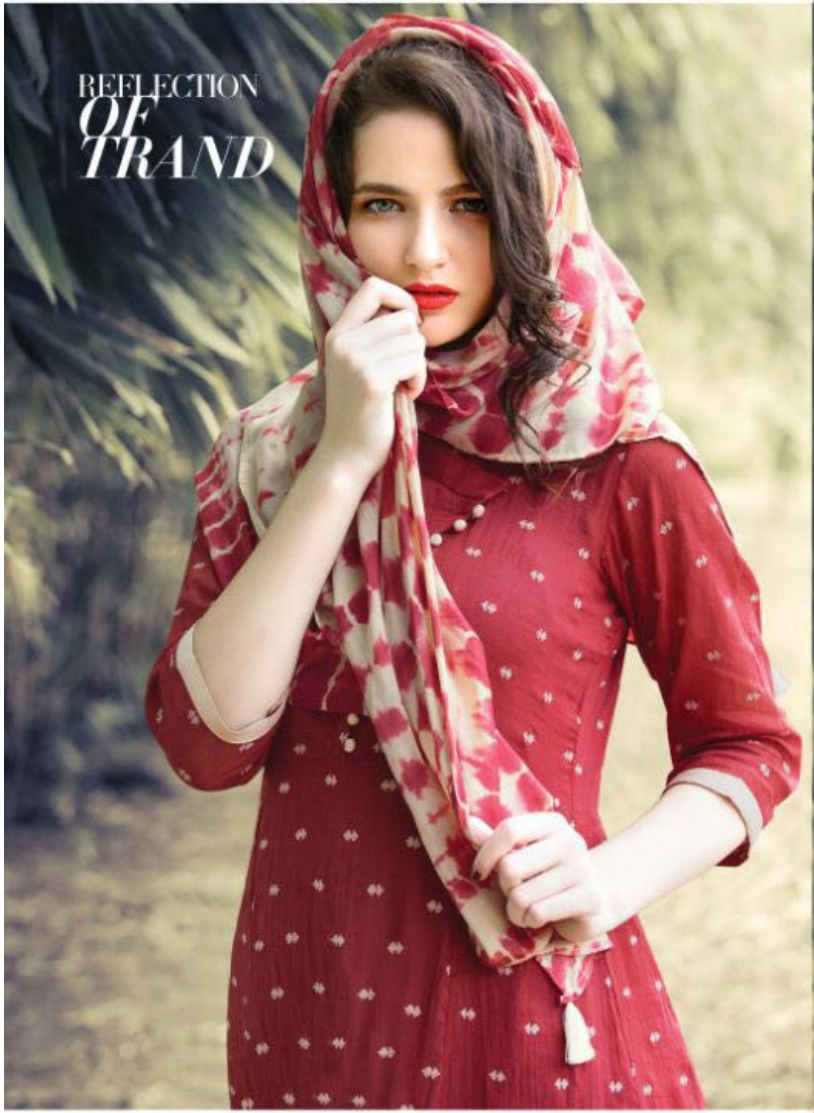

REFLECTION
OF
TRAND