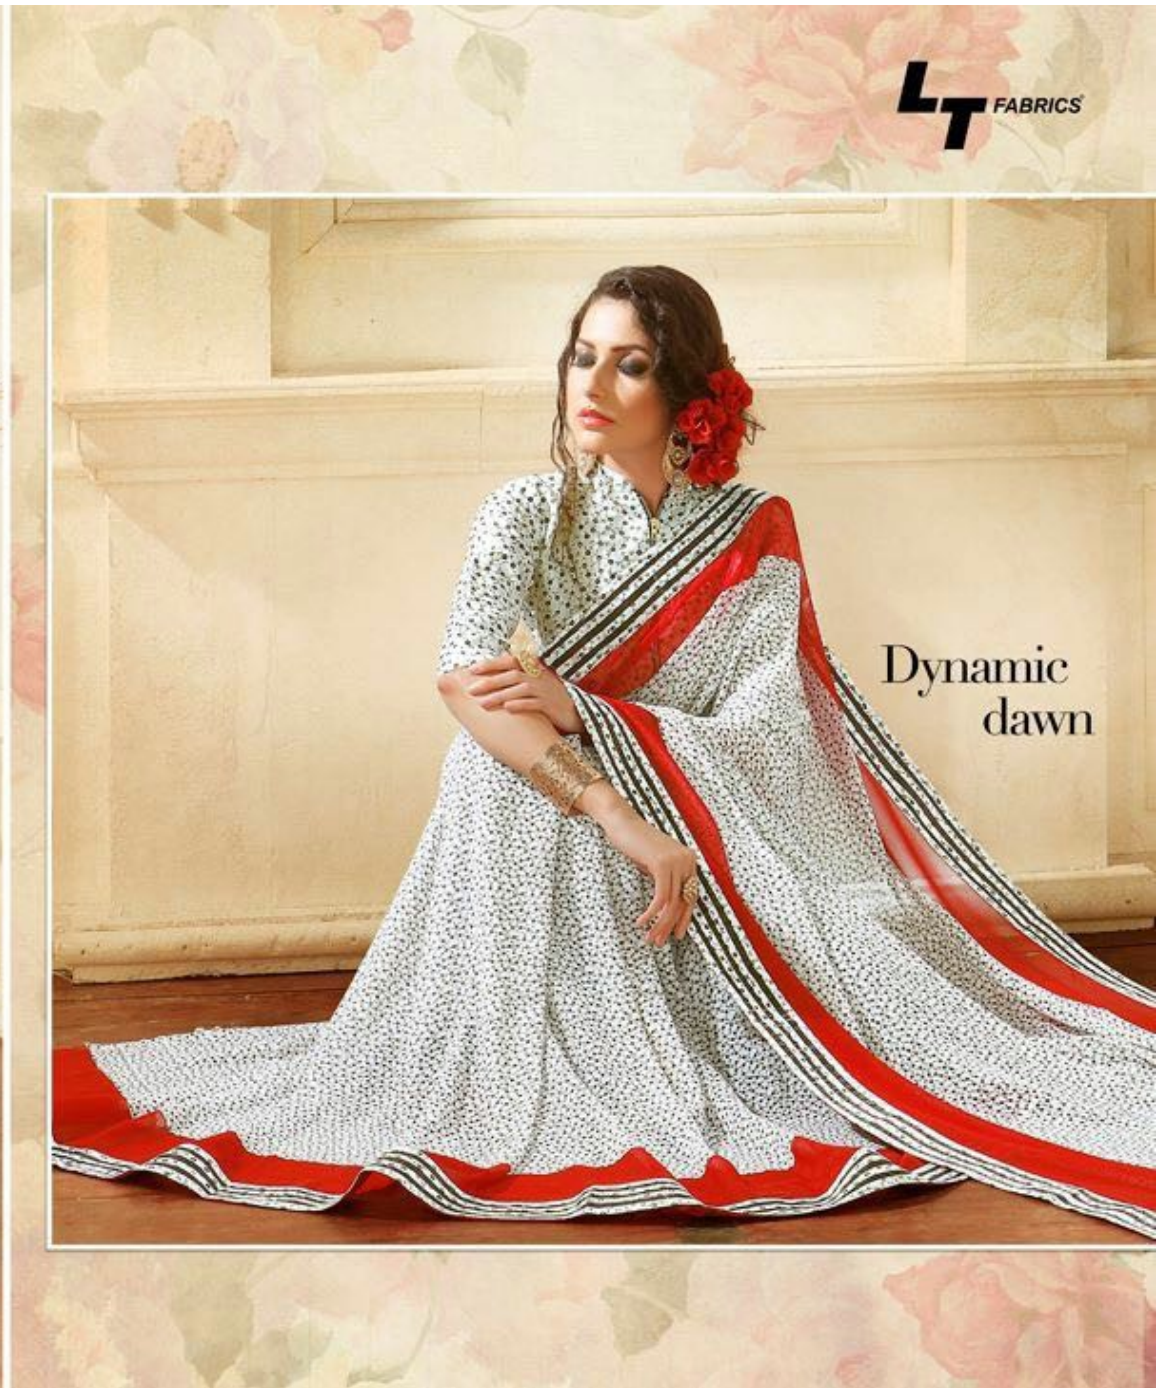

TEXTILE DEAL

Princess
bride

DNO - 30004

TEXTILE DEAL

LT FABRICS

DNO: 30005

TEXTILE DEAL

LT FABRICS

Dynamic dawn

DNO :- 30009

TEXTILE DEAL

LT FABRICS

Stylish
Elegance

LT FABRICS

Magical mystery

DNO :- 30010