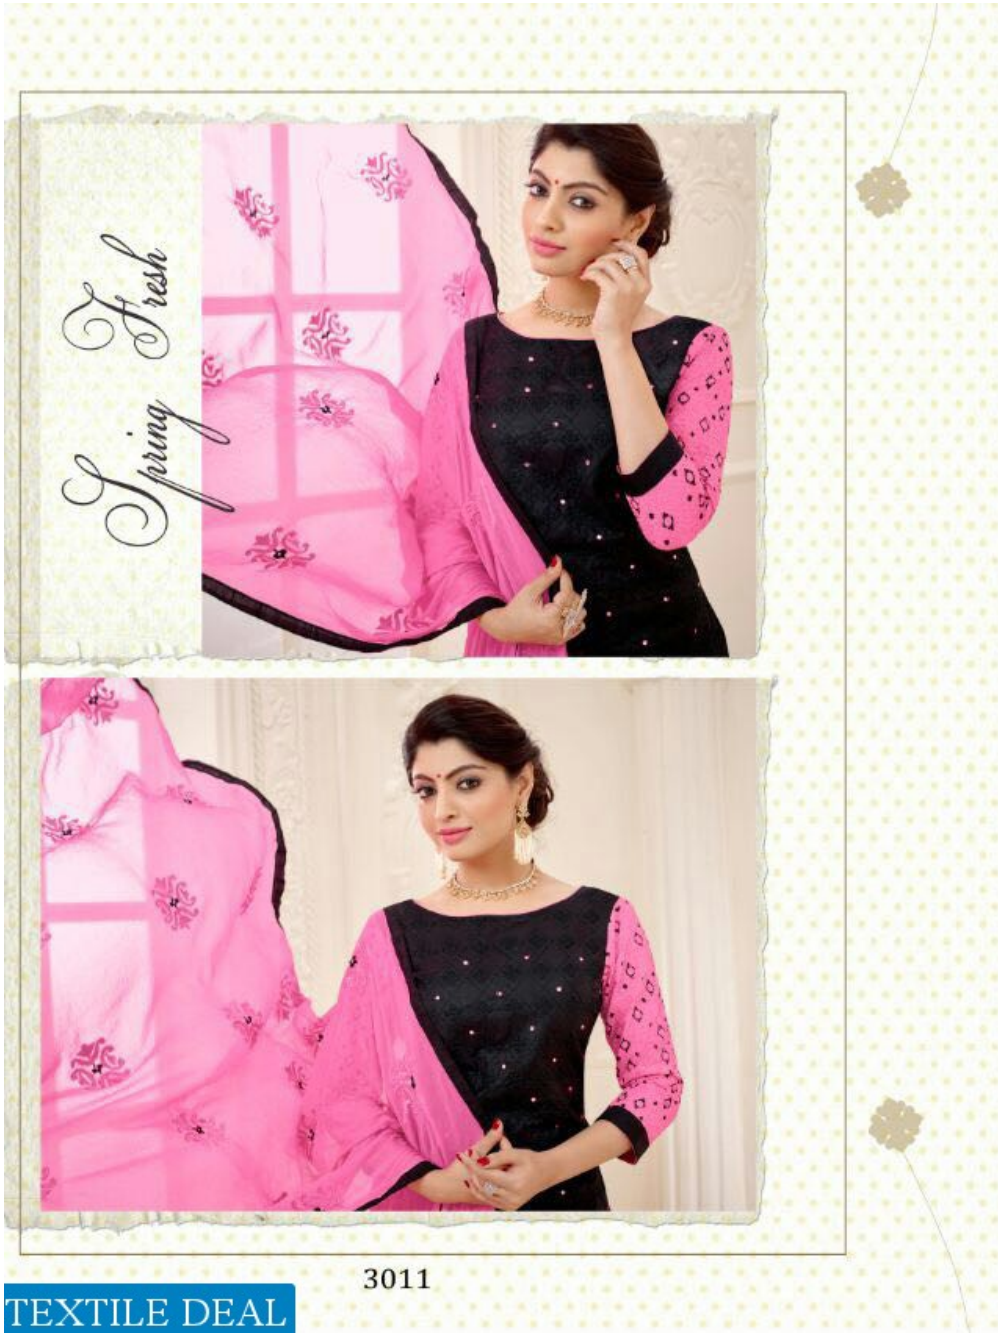

TEXTILE DEAL