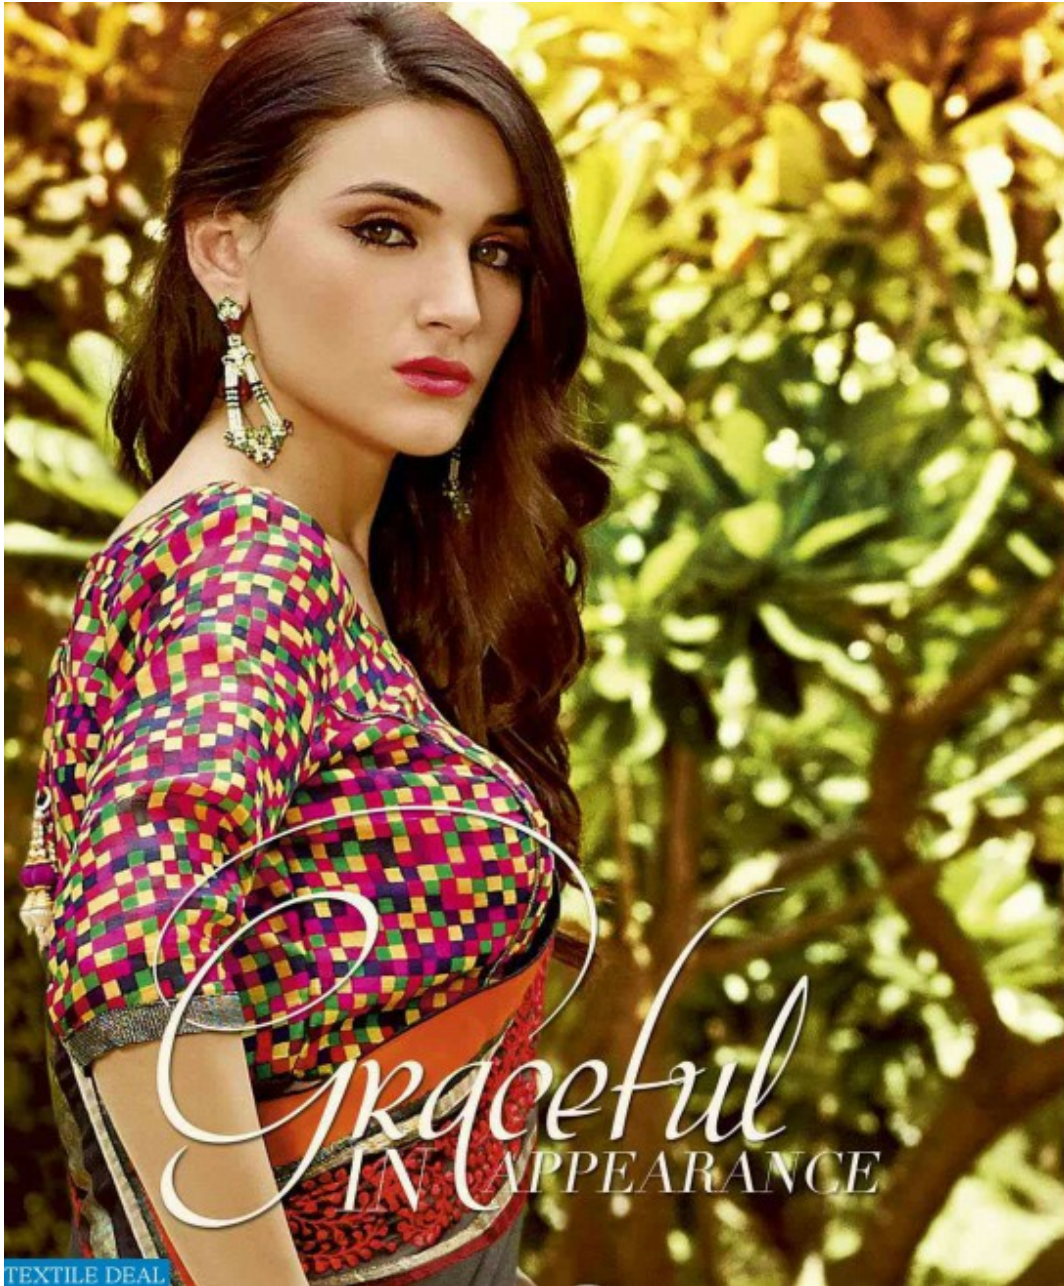

Graceful
IN APPEARANCE

TEXTILE DEAL