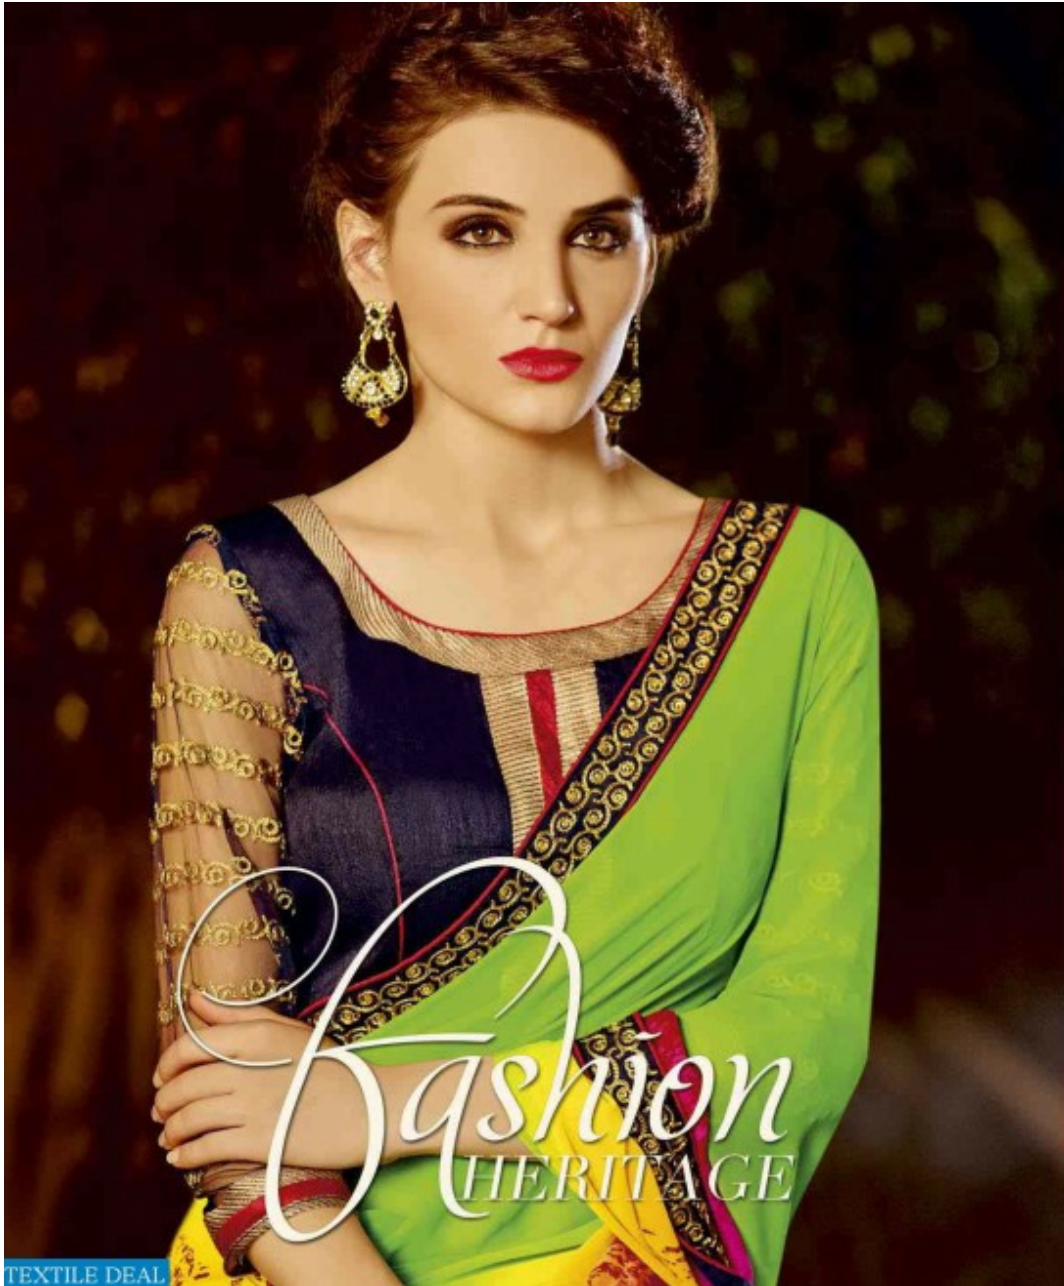

Fashion
HERITAGE

TEXTILE DEAL