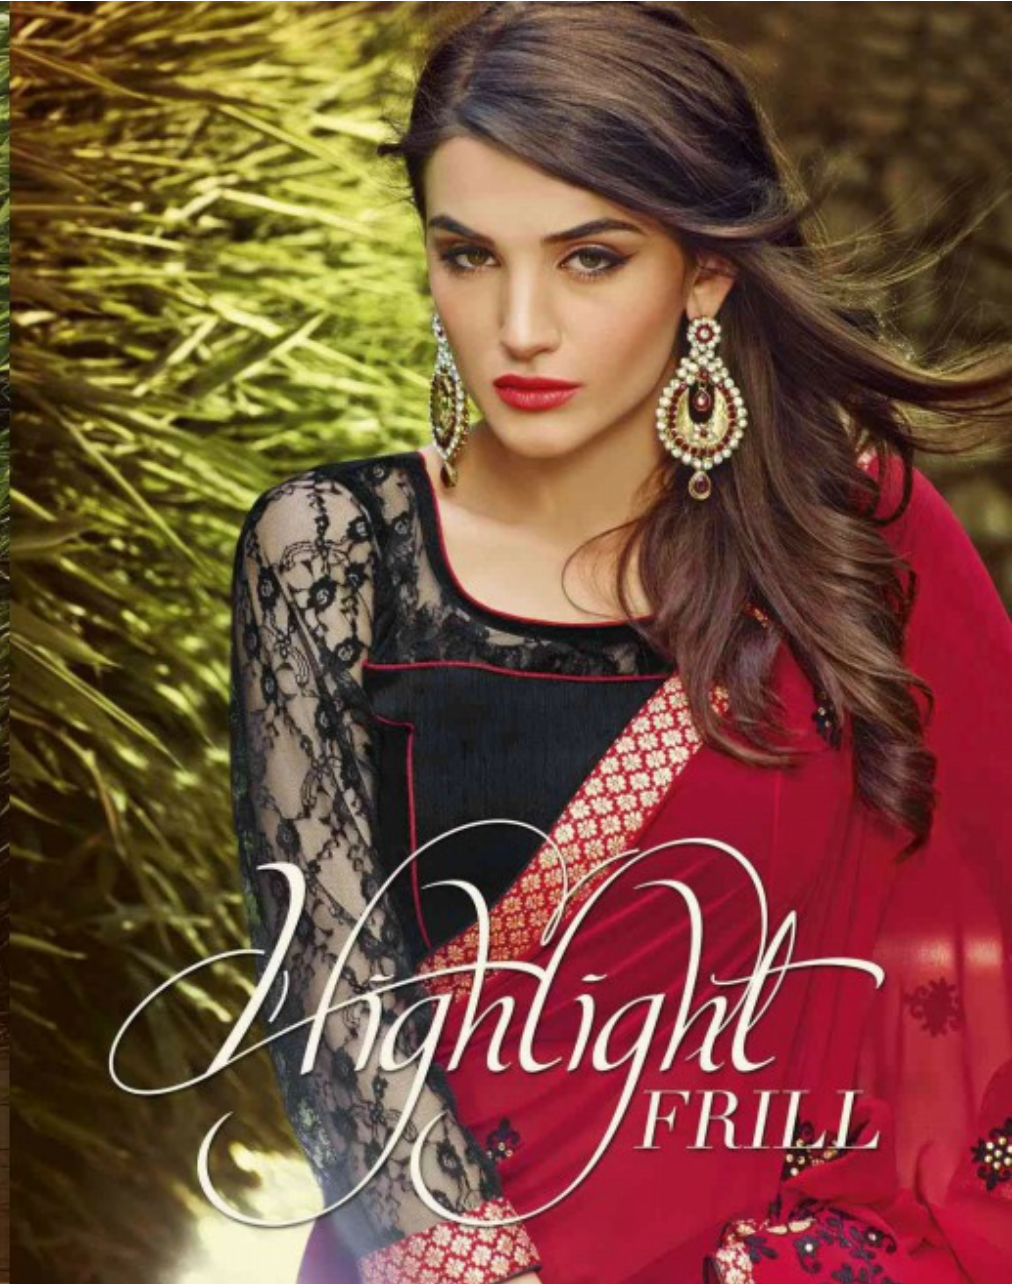

TEXTILE DEAL

*Highlight*  
FRILL

D.NO: 2502

TEXTILE DEAL

*Marvelous*  
MAGIC

*Revelous*  
MAGIC

*earthy tones & natural  
fabrics make for soft  
desire look to your beauty*

D.NO.: 2504

TEXTILE DEAL

*Glamour*  
& GLITTERS

TEXTILE DEAL

D.NO.: 2504

A woman is standing in a garden at night, wearing a vibrant pink and blue saree. The saree has a blue border with intricate patterns and a pink body with small floral motifs. She is also wearing a blue blouse with a matching pattern. The background shows a large tree on the left and a building with a balcony on the right, illuminated by warm lights. The overall mood is elegant and sophisticated.