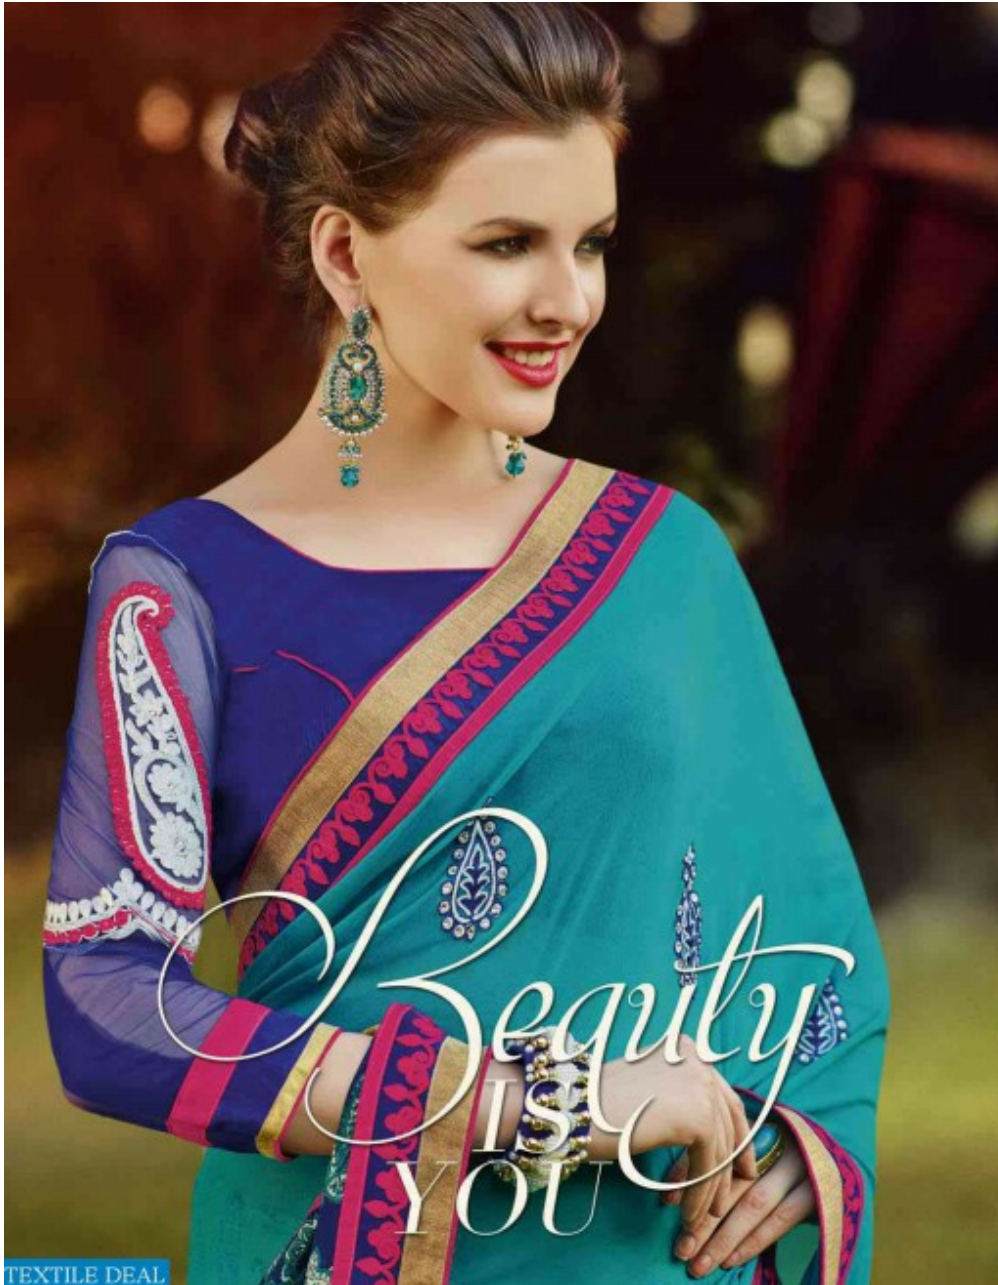

TEXTILE DEAL

*Highlight*  
FRILL

D.NO: 2502

TEXTILE DEAL

*Marvelous*  
MAGIC

*Revelous*  
MAGIC

*earthy tones & natural  
fabrics make for soft  
desire look to your beauty*

D.NO.: 2504

TEXTILE DEAL

*Glamour*  
& GLITTERS

TEXTILE DEAL

D.NO.: 2504

A woman is standing in a garden at night, wearing a vibrant pink and blue saree. The saree has a blue border with intricate patterns and a pink body with small floral motifs. She is also wearing a blue blouse with a matching pattern. The background shows a large tree on the left and a building with a balcony on the right, illuminated by warm lights. The overall mood is elegant and sophisticated.