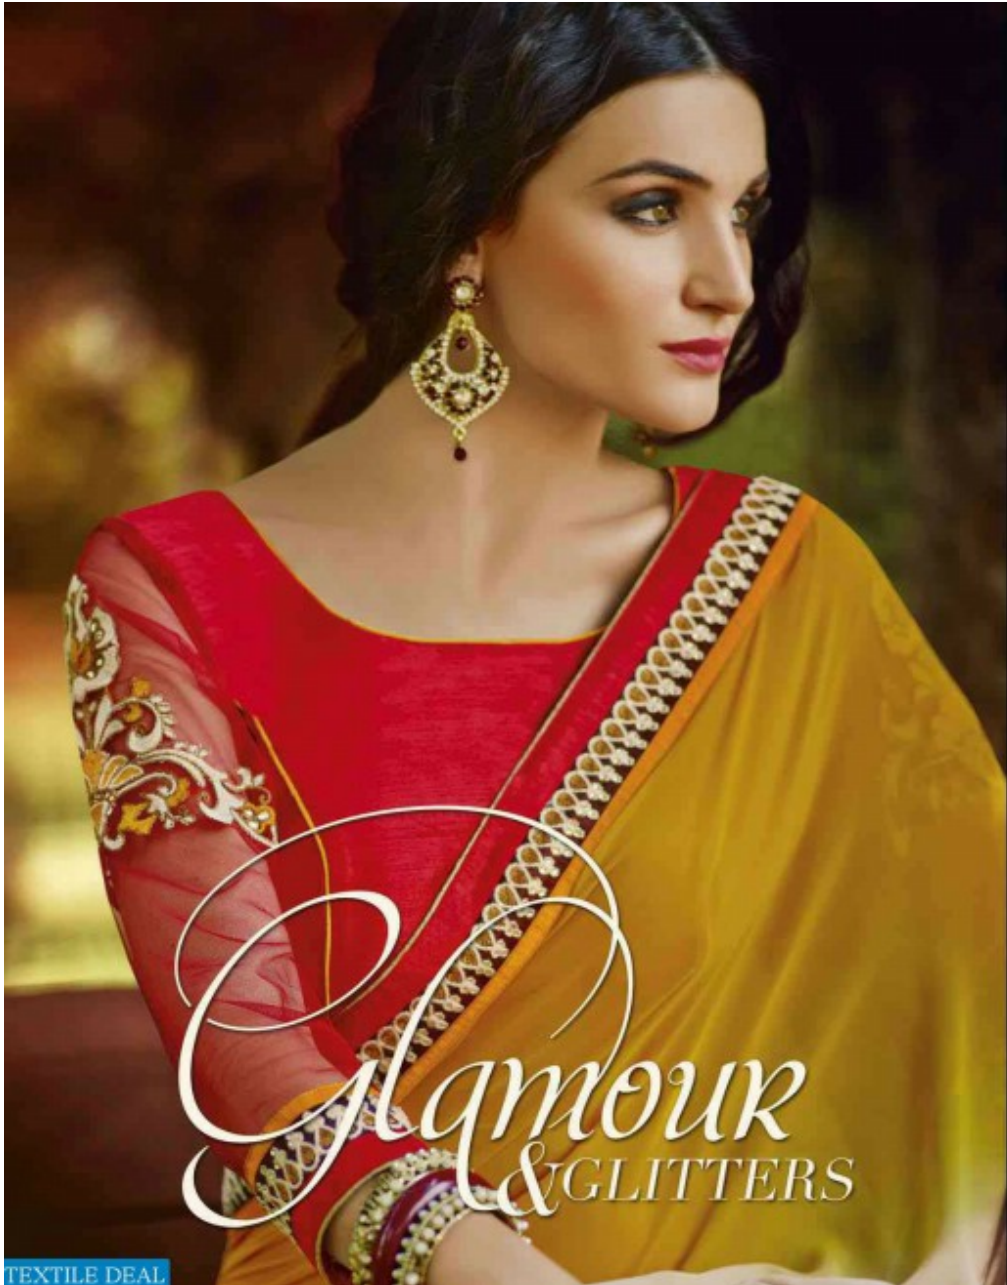

TEXTILE DEAL

*Highlight*  
FRILL

D.NO: 2502

TEXTILE DEAL

*Marvelous*  
MAGIC

*Revelous*  
MAGIC

*earthy tones & natural  
fabrics make for soft  
desire look to your beauty*

D.NO.: 2504

TEXTILE DEAL

*Glamour*  
& GLITTERS

TEXTILE DEAL

D.NO.: 2504

A woman is standing in a garden at night, wearing a vibrant pink and blue saree. The saree has a blue border with intricate patterns and a pink body with small floral motifs. She is also wearing a blue blouse with a matching pattern. The background shows a large tree on the left and a building with a balcony on the right, illuminated by warm lights. The overall mood is elegant and sophisticated.