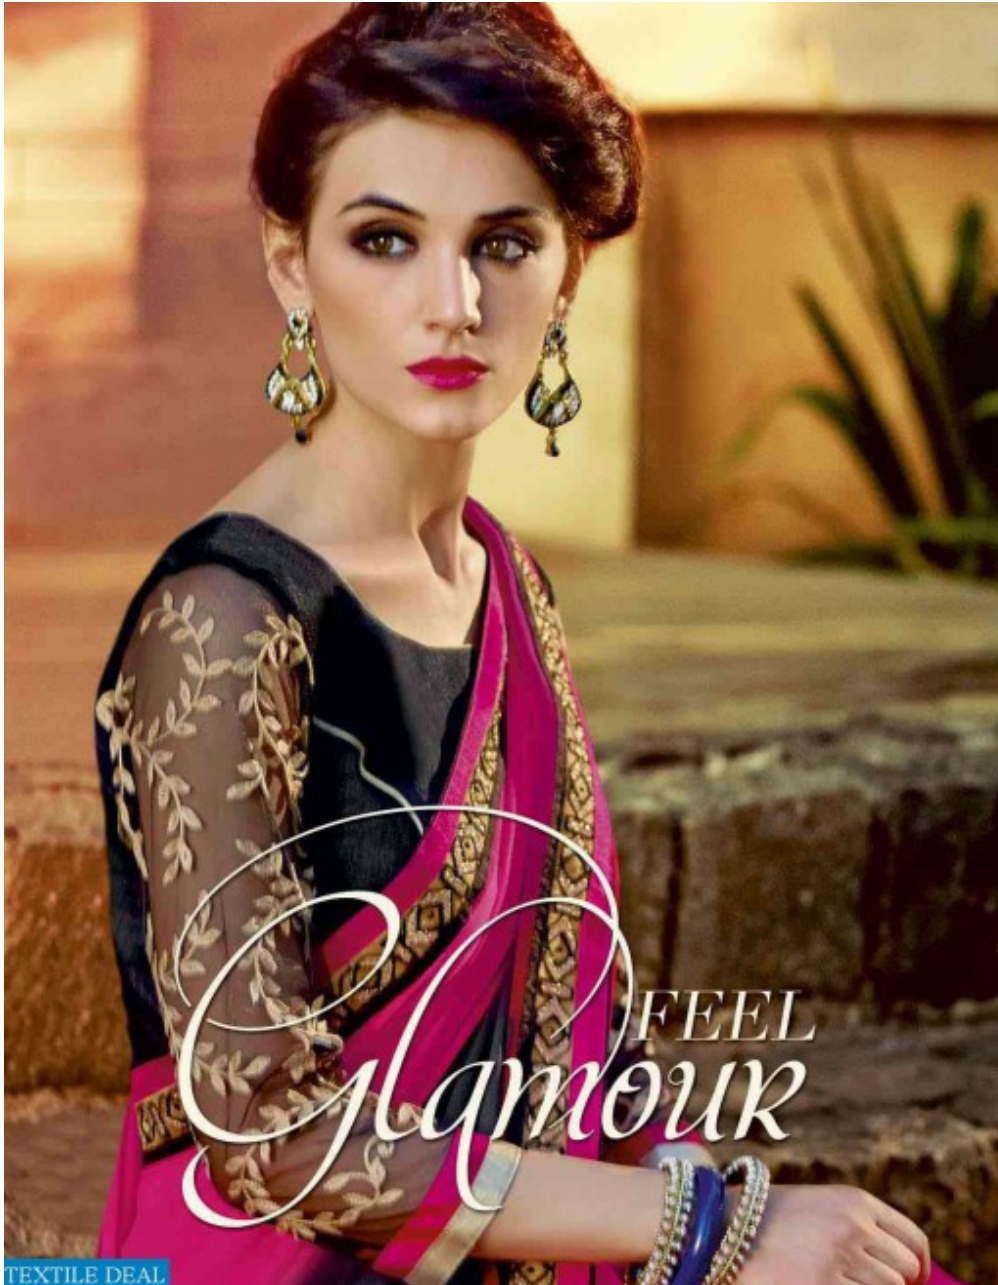

TEXTILE DEAL

*Highlight*  
FRILL

D.NO: 2502

TEXTILE DEAL

*Marvelous*  
MAGIC

*Revelous*  
MAGIC

*earthy tones & natural  
fabrics make for soft  
desire look to your beauty*

D.NO.: 2504

TEXTILE DEAL

*Glamour*  
& GLITTERS

TEXTILE DEAL

D.NO.: 2504

A woman is standing in a garden at night, wearing a vibrant pink and blue saree. The saree has a blue border with intricate patterns and a pink body with small floral motifs. She is also wearing a blue blouse with a matching pattern. The background shows a large tree on the left and a building with a balcony on the right, illuminated by warm lights. The overall mood is elegant and sophisticated.