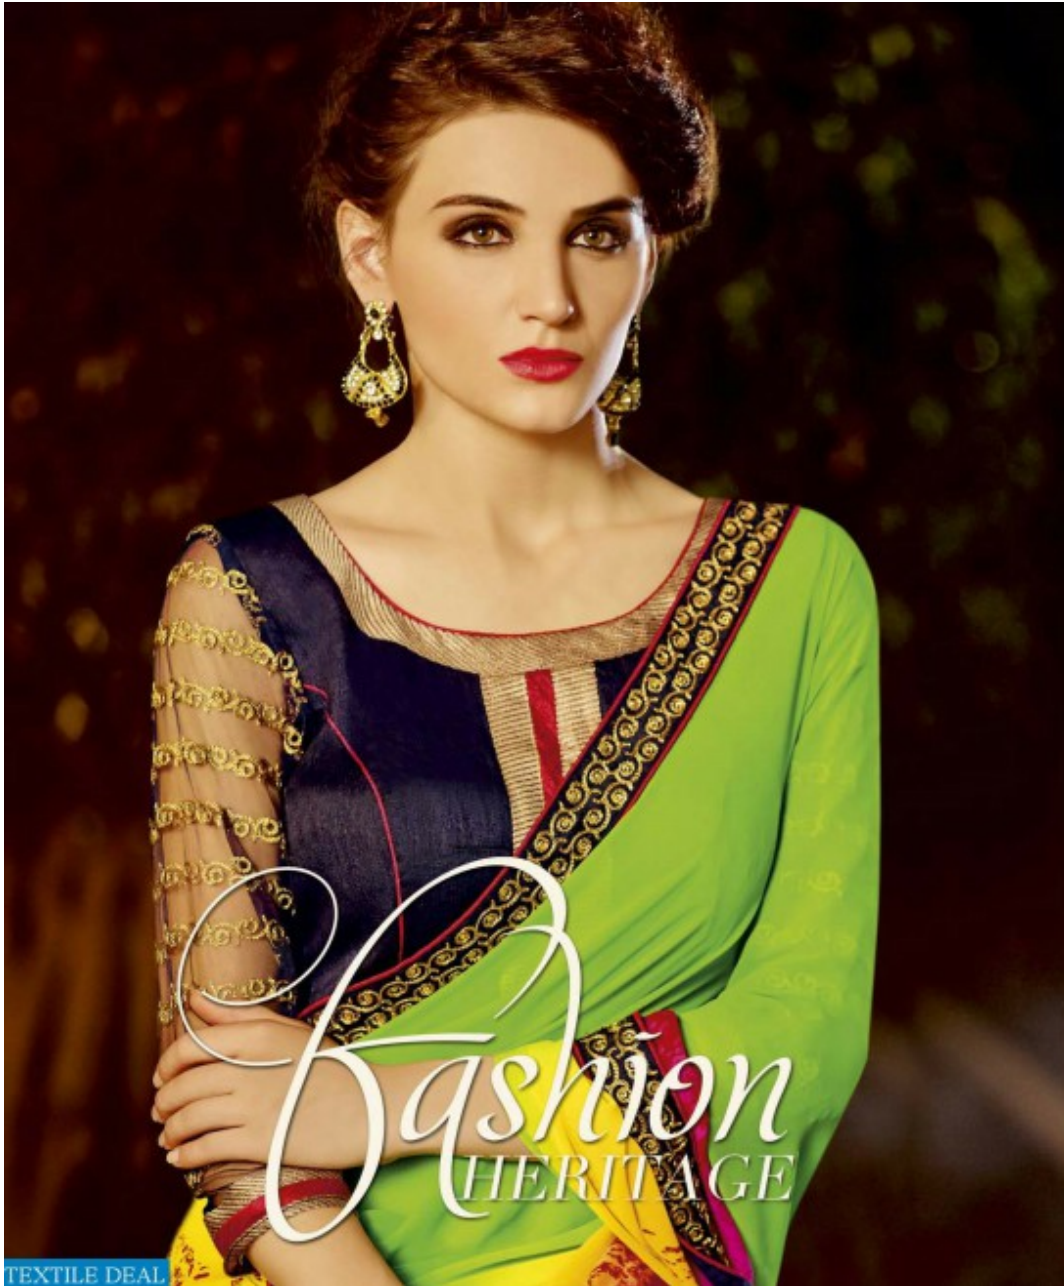

Fashion
HERITAGE

TEXTILE DEAL