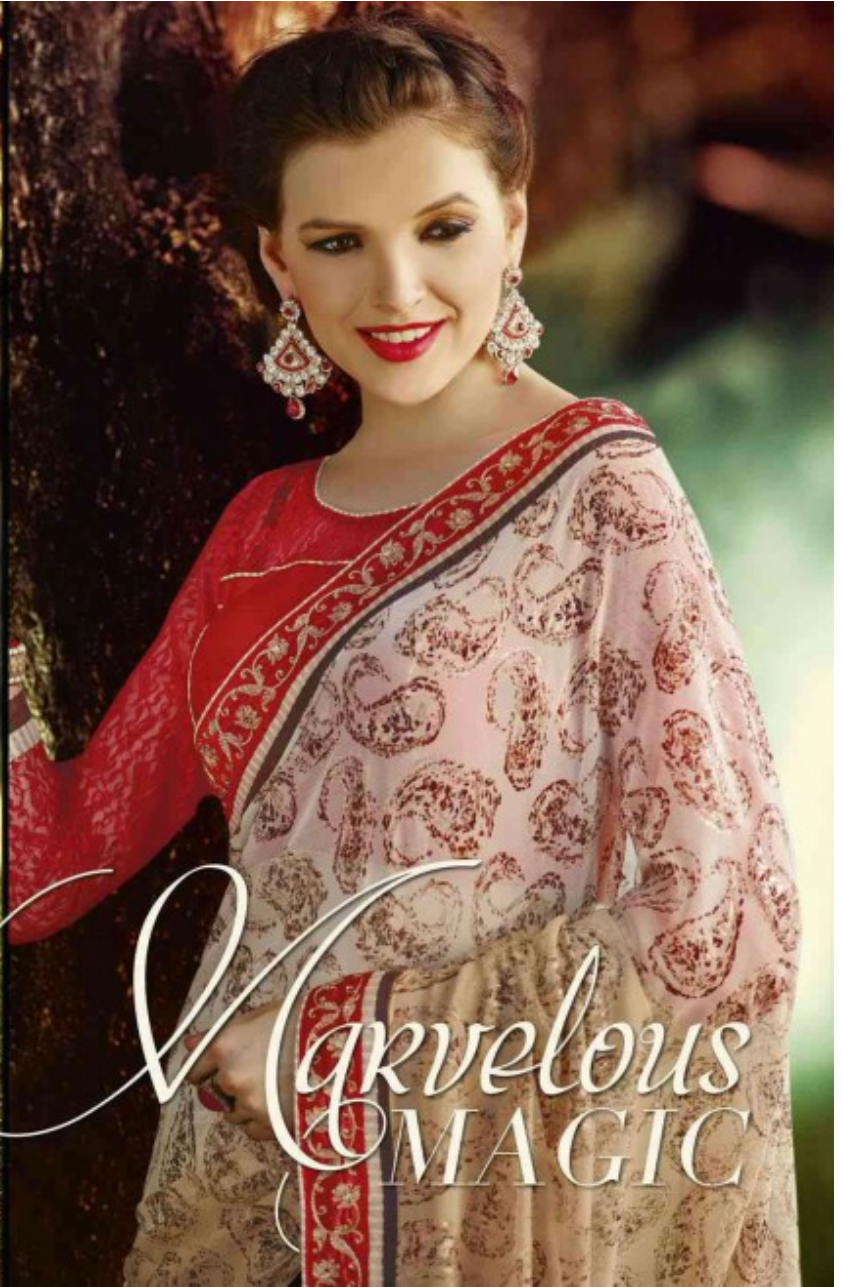

TEXTILE DEAL

*Highlight*  
FRILL

D.NO: 2502

TEXTILE DEAL

*Marvelous*  
MAGIC

*Revelous*  
MAGIC

*earthy tones & natural  
fabrics make for soft  
desire look to your beauty*

D.NO.: 2504

TEXTILE DEAL

*Glamour*  
& GLITTERS

TEXTILE DEAL

D.NO.: 2504

A woman is standing in a garden at night, wearing a vibrant pink and blue saree. The saree has a blue border with intricate patterns and a pink body with small floral motifs. She is also wearing a blue blouse with a matching pattern. The background shows a large tree on the left and a building with a balcony on the right, illuminated by warm lights. The overall mood is elegant and sophisticated.