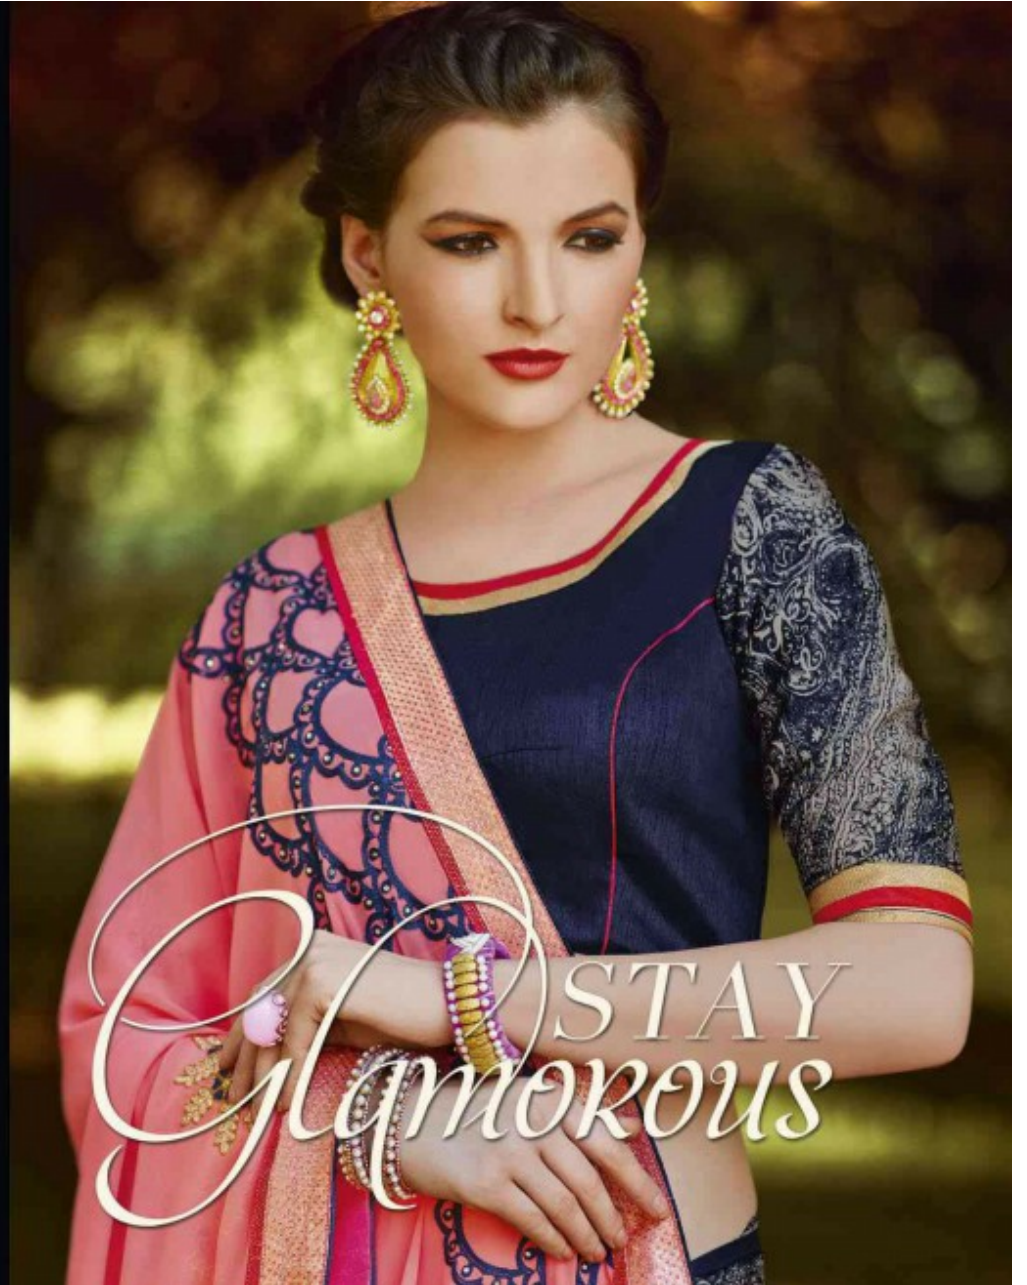

STAY
Glamorous