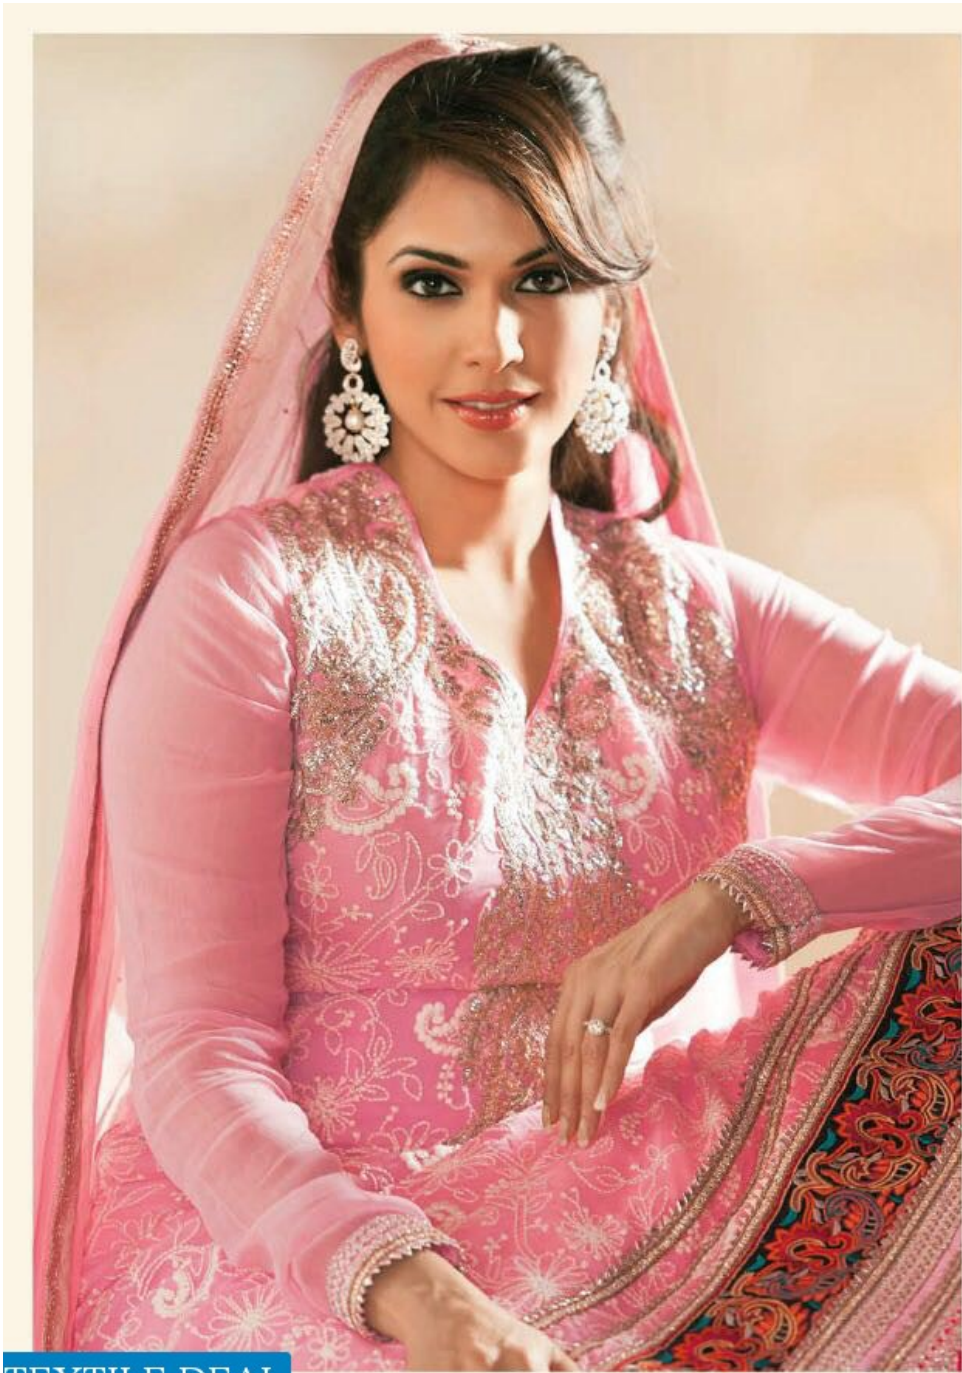

TEXTILE DEAL