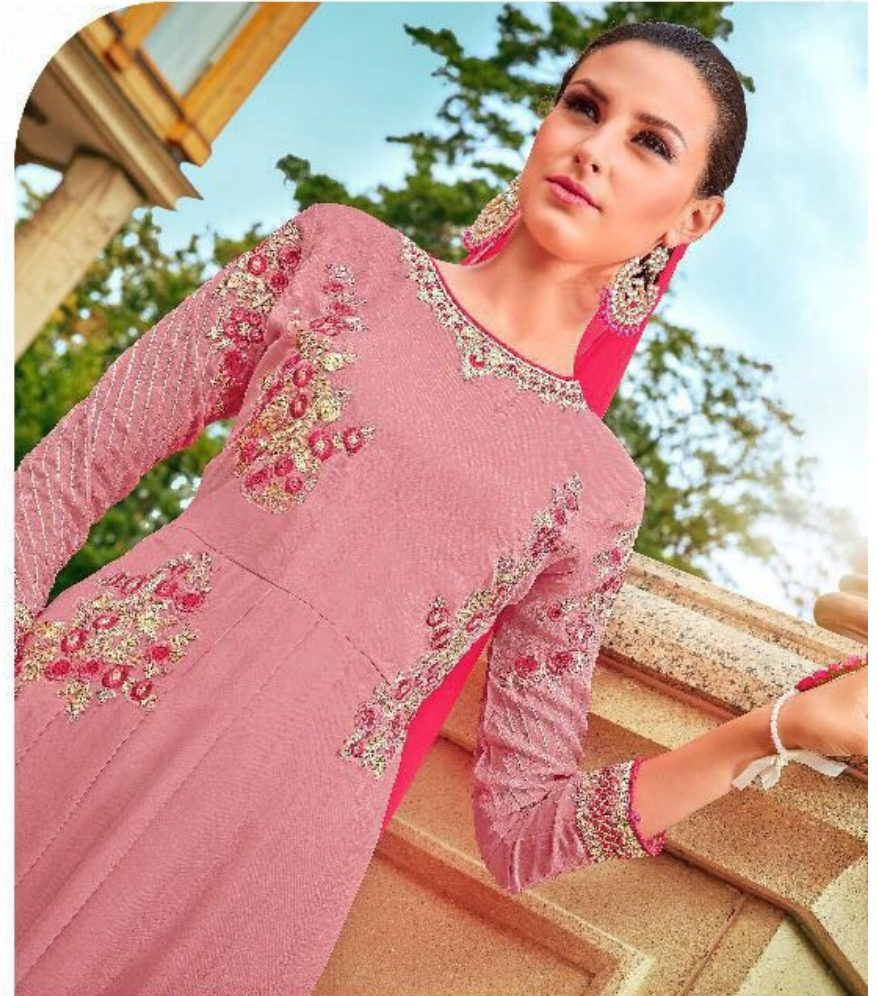

STYLE : 13105

TEXTILE DEAL

FASHION  
FRANZY  
STYLE : 13101

Shift to the power gear, this season with clothes that celebrate you.

TEXTILE DEAL

PERFECT  
STYLE RADIANT

sometimes the eyes get so tired because of their dearth, however simple, you'll find it's the same with feeling, you know. And that's a piece of what makes it about.