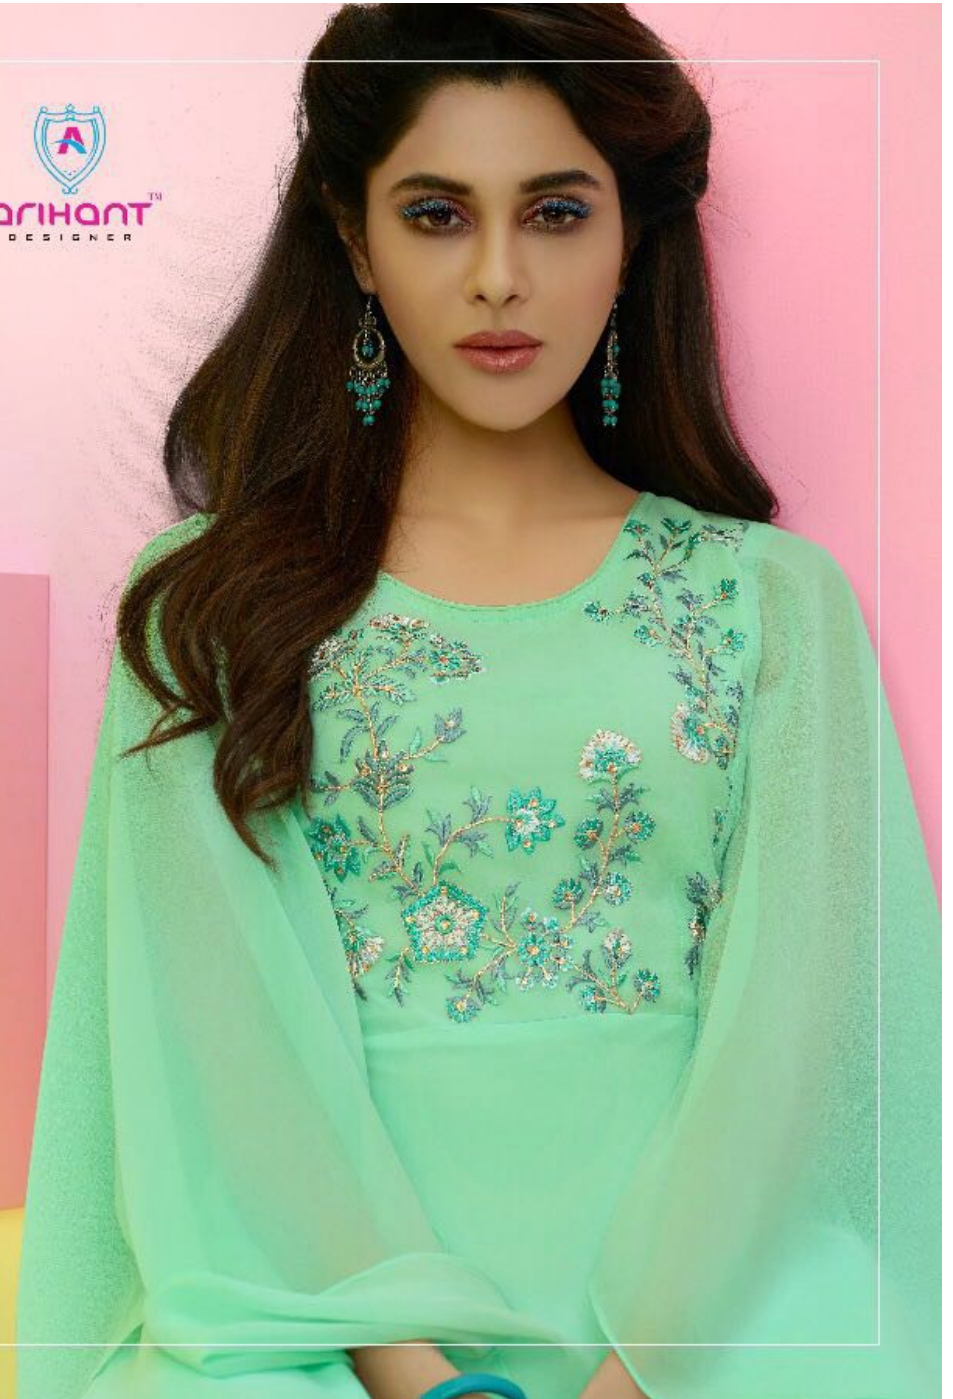

CITRUS EXPRESS

DN:8104

TEXTILE DEAL