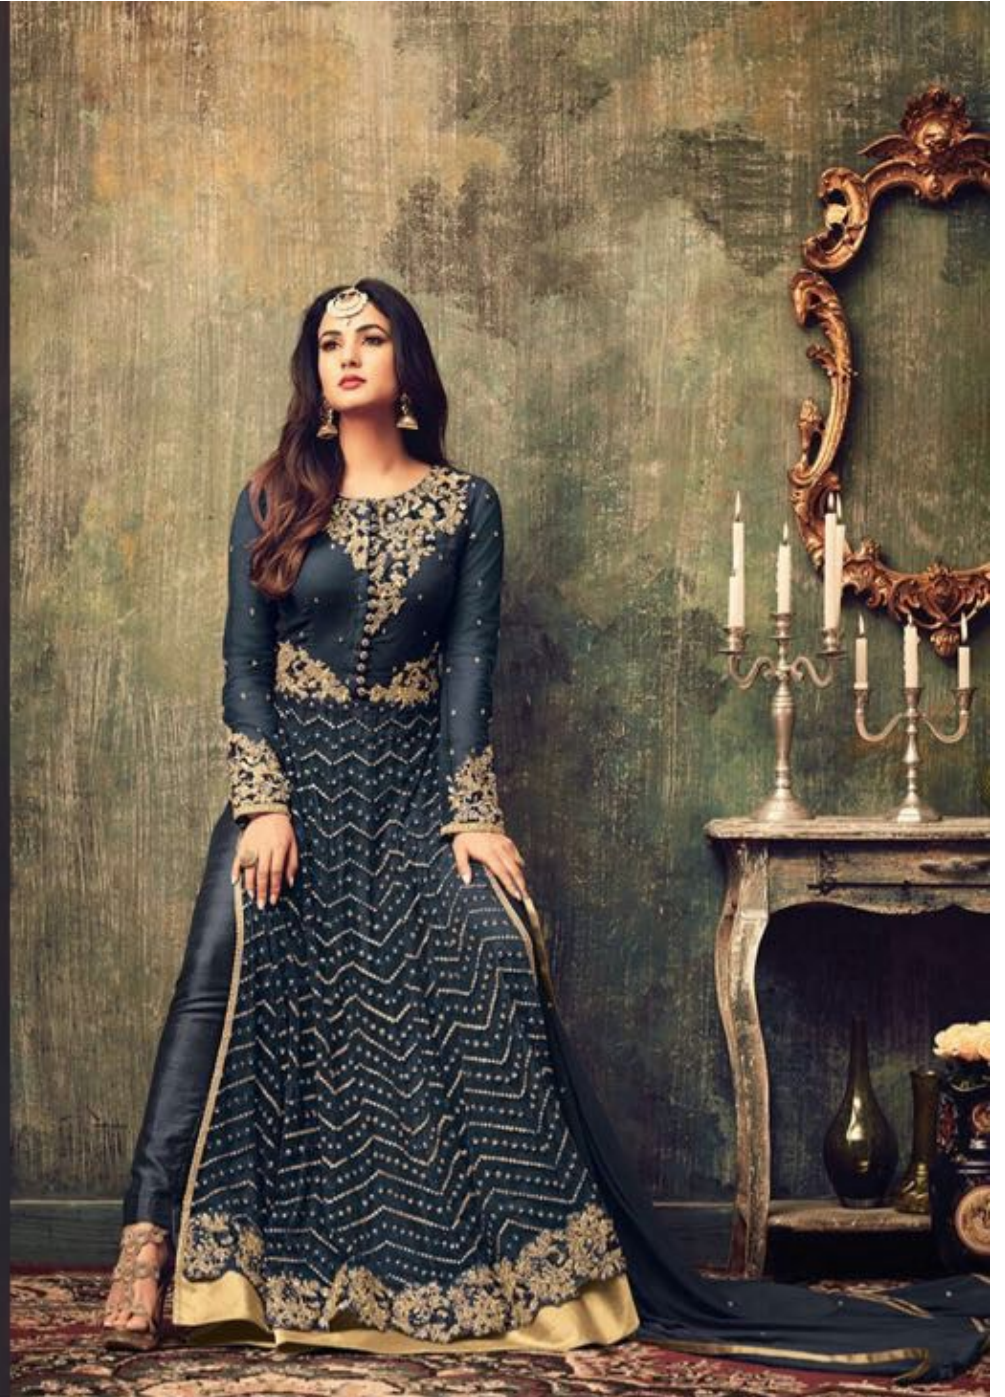

masha™

4707-C

TEXTILE DEAL