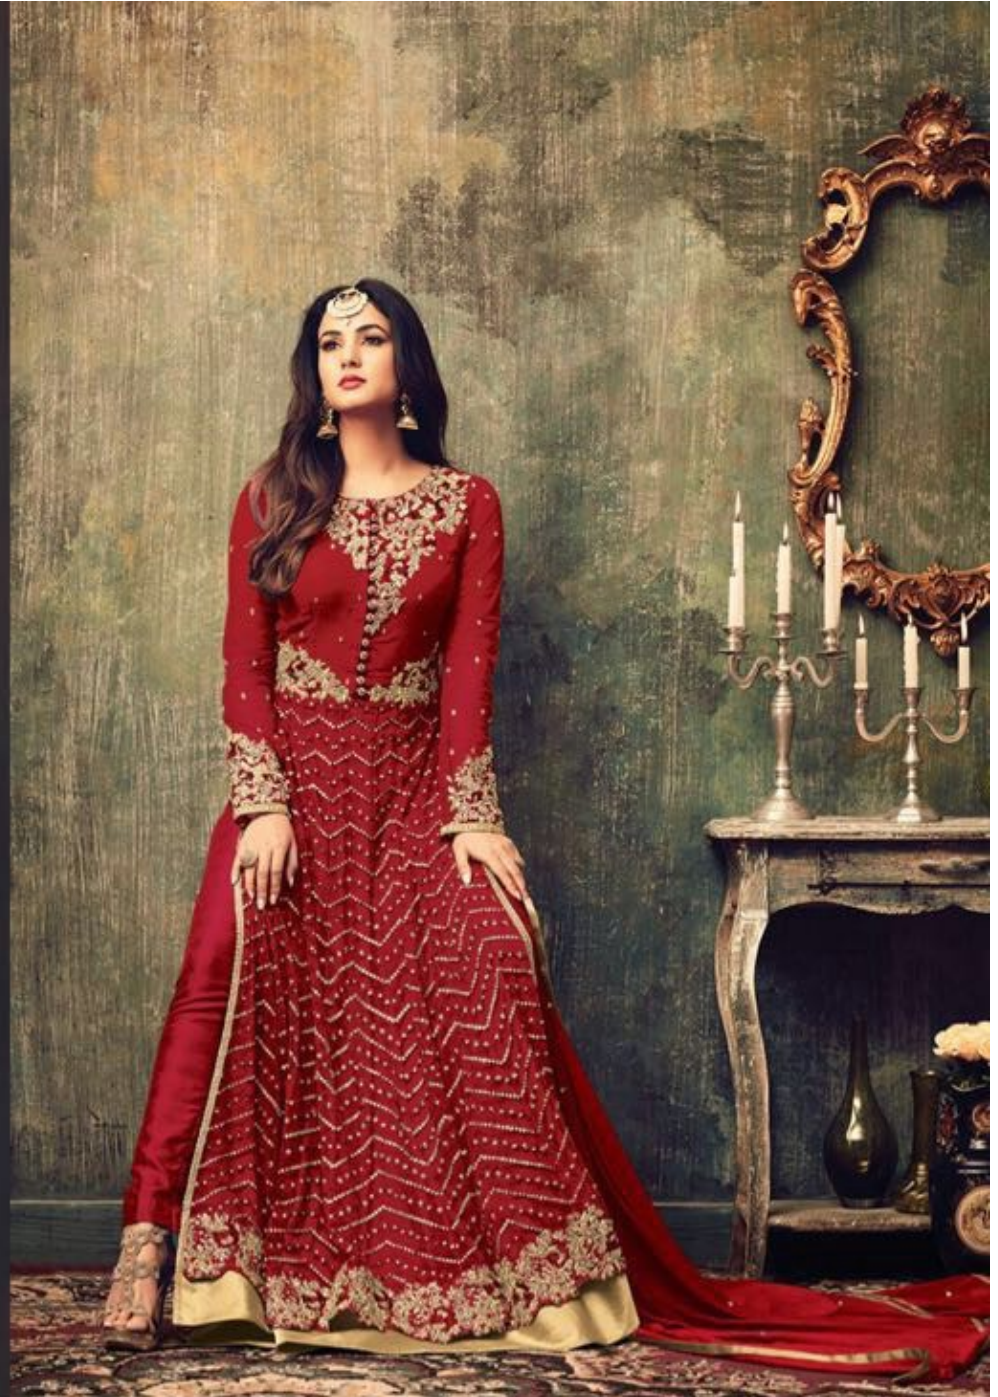

masha

4707-B

TEXTILE DEAL