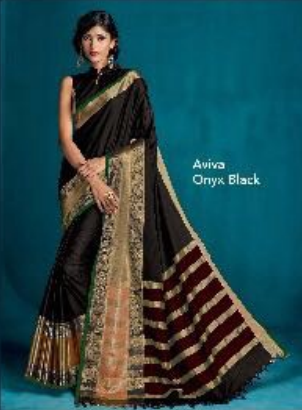

Aura™
An SP Product

Aviva
Duskin Beige

feather soft

TEXTILE DEAL

Aviva
Onyx Black

Aviva
Duskin Beige

Aviva
Currant Red

Aviva
Emerald Green

Aviva
Wine Magenta

Aviva
Ash Gray

*Aura*TM
An SP Product

AvivaTM
leather soft

Aviva
Symphony Blue

Aviva
Rosy Pink

Aviva
Olive Green

Aviva
Mustard Yellow