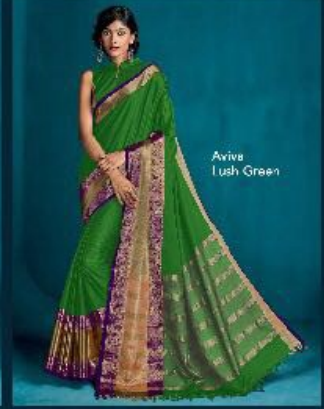

Aura™
An SP Product

Aviva
Duskin Beige

feather soft

TEXTILE DEAL

Aviva
Onyx Black

Aviva
Duskin Beige

Aviva
Currant Red

Aviva
Emerald Green

Aviva
Wine Magenta

Aviva
Ash Gray

*Aura*TM
An SP Product

AvivaTM
leather soft

Aviva
Symphony Blue

Aviva
Rosy Pink

Aviva
Olive Green

Aviva
Mustard Yellow

Aviva
Peacock Blue

Aviva
Lush Green

TEXTILE DEAL

Aura™
An SP Product

Aviva
Wine Magenta

TEXTILE DEAL

Aura™
An SP Product

Aviva
Peacock Blue