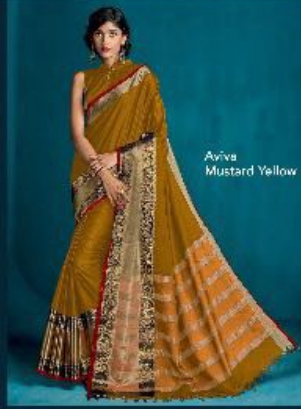

Aura™
An SP Product

Aviva
Duskin Beige

feather soft

TEXTILE DEAL

Aviva
Onyx Black

Aviva
Duskin Beige

Aviva
Currant Red

Aviva
Emerald Green

Aviva
Wine Magenta

Aviva
Ash Gray

*Aura*TM
An SP Product

AvivaTM
leather soft

Aviva
Symphony Blue

Aviva
Rosy Pink

Aviva
Olive Green

Aviva
Mustard Yellow