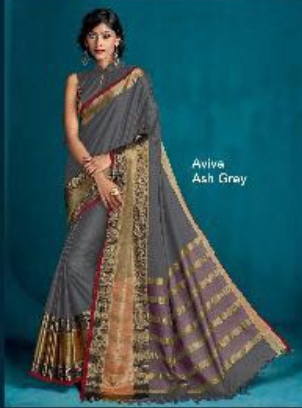

Aviva
Wine Magenta

Aviva
Ash Gray