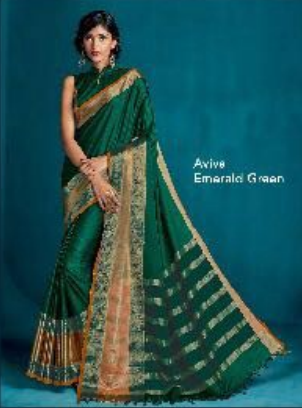

Aura™
An SP Product

Aviva
Duskin Beige

feather soft

TEXTILE DEAL

Aviva
Onyx Black

Aviva
Duskin Beige

Aviva
Currant Red

Aviva
Emerald Green