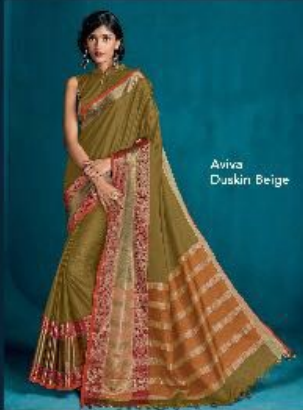

Aura™
An SP Product

Aviva
Duskin Beige

feather soft

TEXTILE DEAL

Aviva
Onyx Black

Aviva
Duskin Beige

Aviva
Currant Red

Aviva
Emerald Green