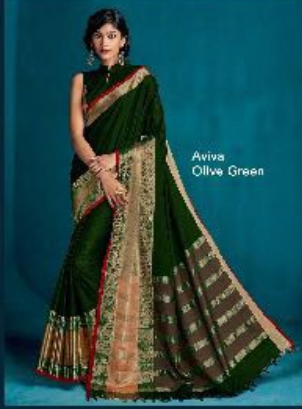

Aura™
An SP Product

Aviva
Duskin Beige

feather soft

TEXTILE DEAL

Aviva
Onyx Black

Aviva
Duskin Beige

Aviva
Currant Red

Aviva
Emerald Green

Aviva
Wine Magenta

Aviva
Ash Gray

*Aura*TM
An SP Product

AvivaTM
leather soft

Aviva
Symphony Blue

Aviva
Rosy Pink

Aviva
Olive Green

Aviva
Mustard Yellow