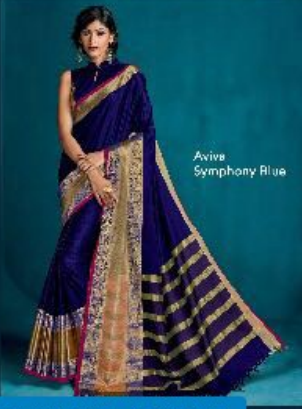

Aura™
An SP Product

Aviva
Duskin Beige

feather soft

TEXTILE DEAL

Aviva
Onyx Black

Aviva
Duskin Beige

Aviva
Currant Red

Aviva
Emerald Green

Aviva
Wine Magenta

Aviva
Ash Gray

*Aura*TM
An SP Product

AvivaTM
leather soft

Aviva
Symphony Blue

Aviva
Rosy Pink

Aviva
Olive Green

Aviva
Mustard Yellow