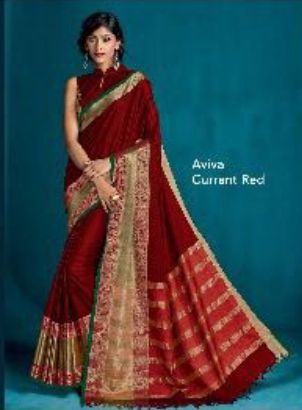

Aura™
An SP Product

Aviva
Duskin Beige

feather soft

TEXTILE DEAL

Aviva
Onyx Black

Aviva
Duskin Beige

Aviva
Currant Red

Aviva
Emerald Green