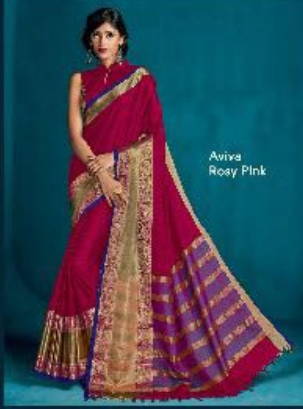

Aviva
Symphony Blue

Aviva
Rosy Pink