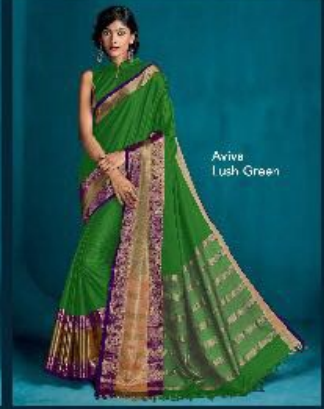

Aura™
An SP Product

Aviva
Duskin Beige

feather soft

TEXTILE DEAL

Aviva
Onyx Black

Aviva
Duskin Beige

Aviva
Currant Red

Aviva
Emerald Green

Aviva
Wina Magenta

Aviva
Ash Gray

*Aura*TM
An SP Product

AvivaTM
leather soft

Aviva
Symphony Blue

Aviva
Rosy Pink

Aviva
Olive Green

Aviva
Mustard Yellow

Aviva
Peacock Blue

Aviva
Lush Green

TEXTILE DEAL

Aura™
An SP Product

Aviva
Wine Magenta

Softer soft

TEXTILE DEAL

Aura™
An SP Product