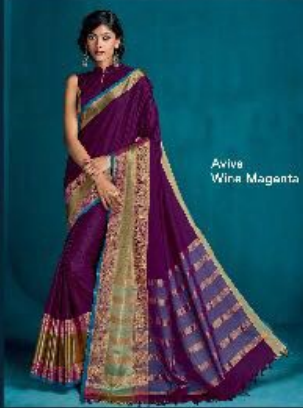

Aura™
An SP Product

Aviva
Duskin Beige

feather soft

TEXTILE DEAL

Aviva
Onyx Black

Aviva
Duskin Beige

Aviva
Currant Red

Aviva
Emerald Green