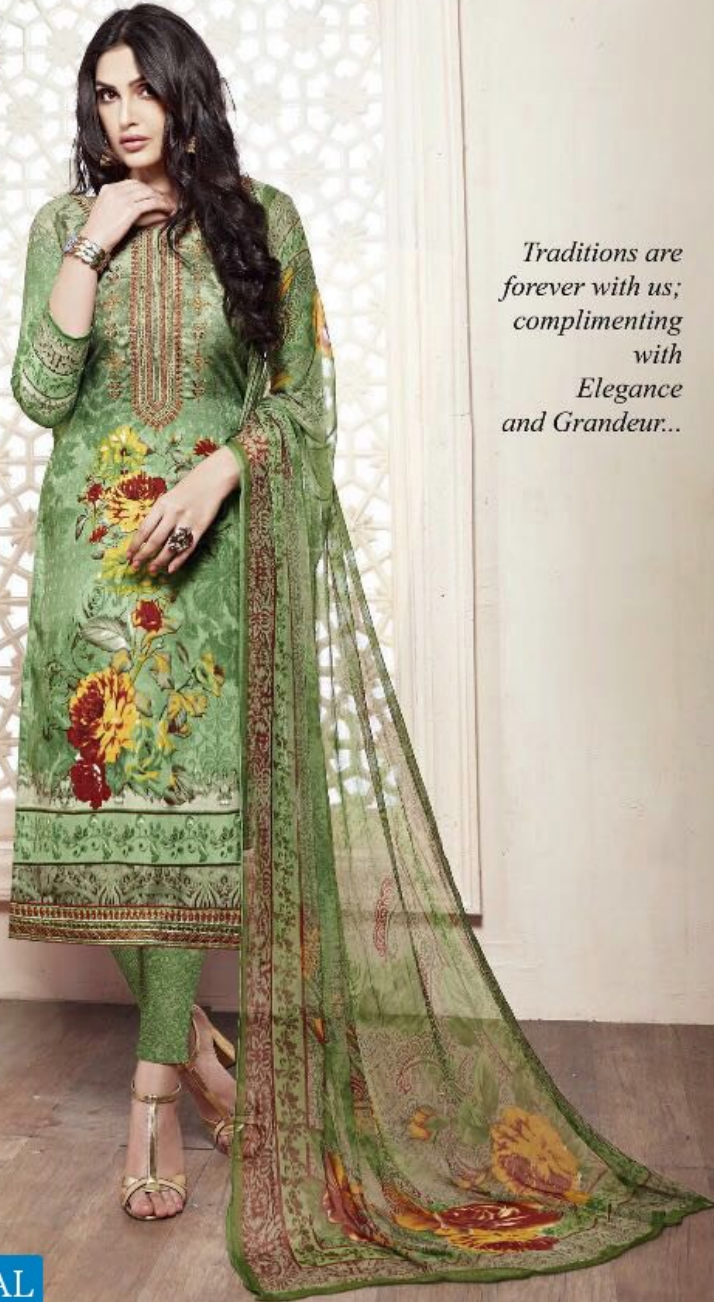

Rich Trendz

SPRING

D.no.4150

*Traditions are
forever with us;
complimenting
with
Elegance
and Grandeur...*