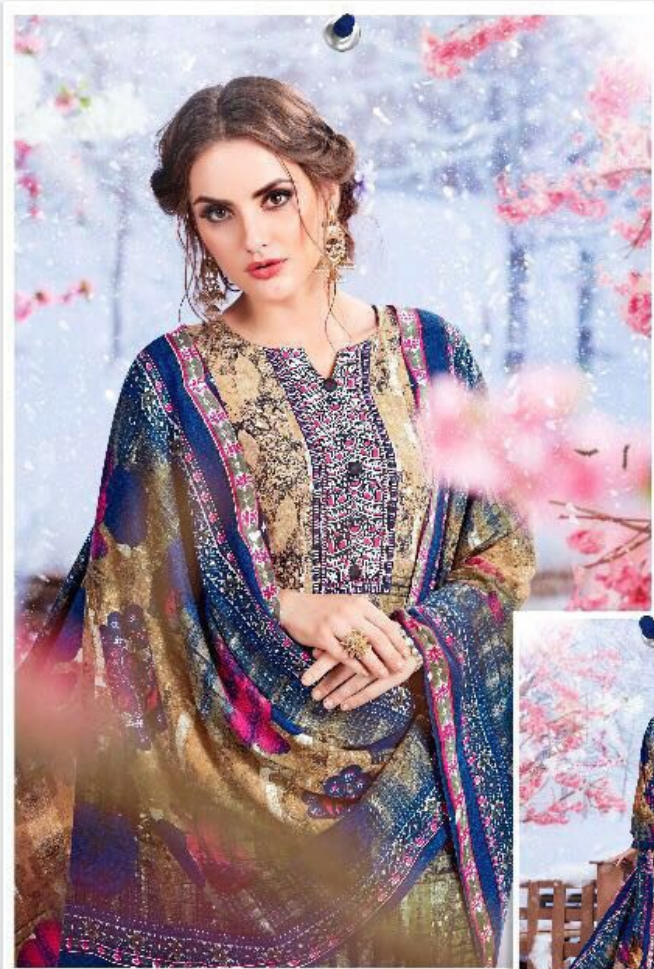

THE
Essence go
great fashion