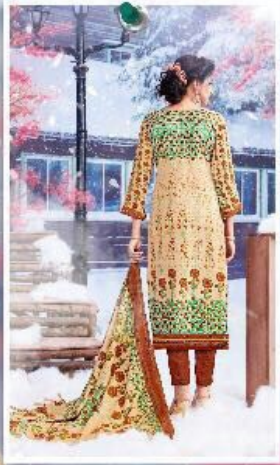

Radhika
FASHION

LOOK
Classic
this season

Design
5003

TEXTILE DEAL