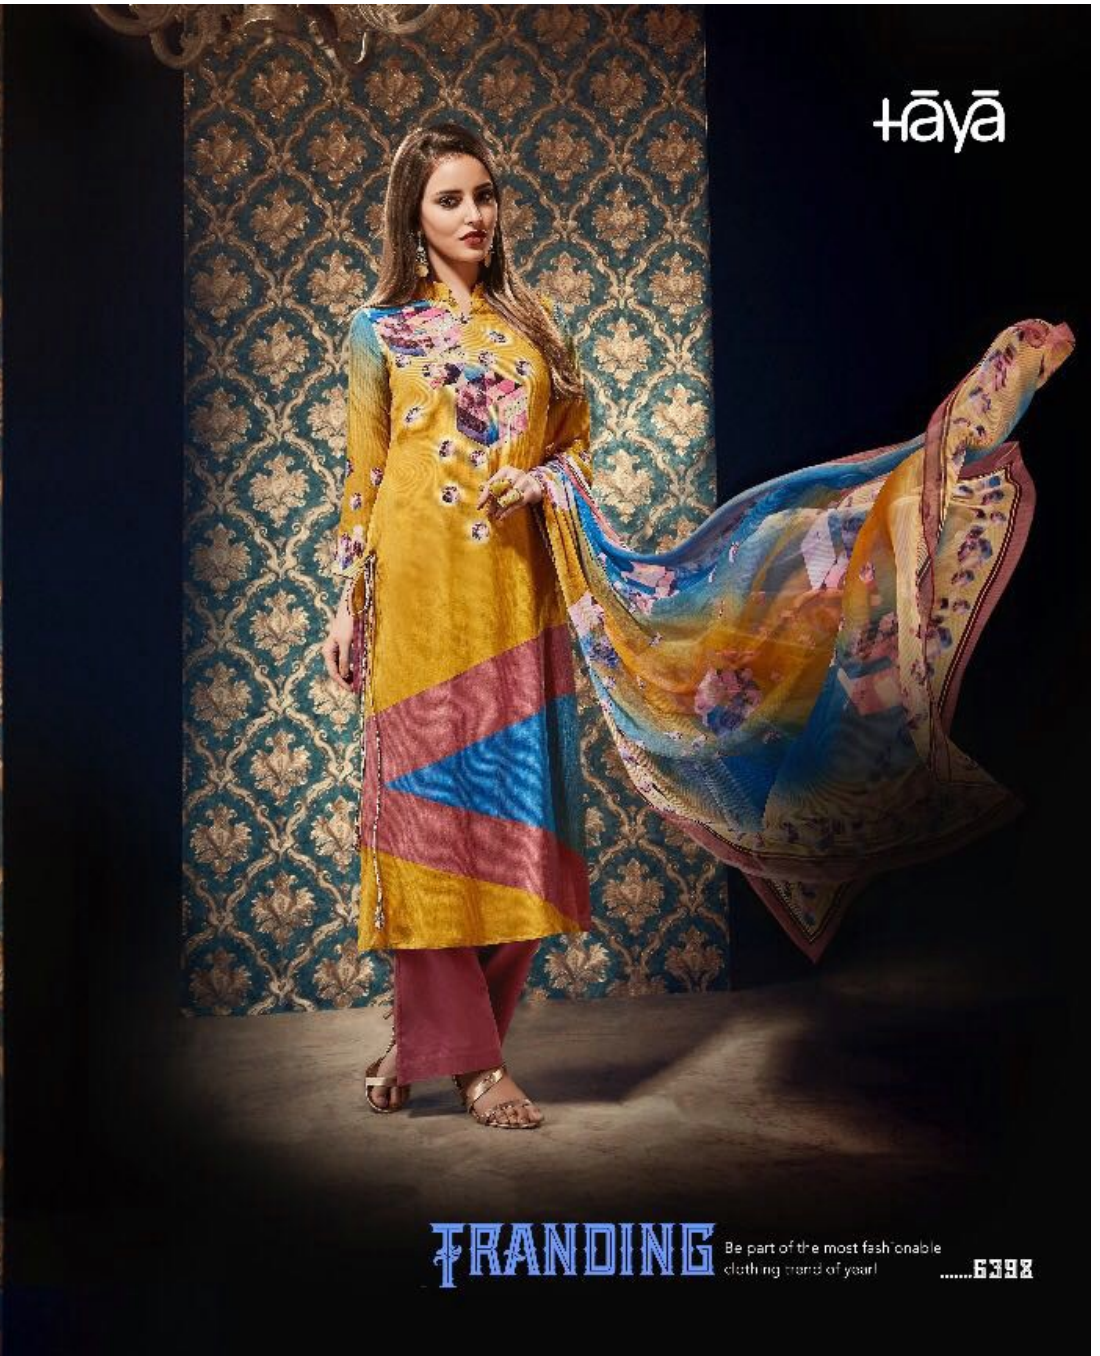

hāyā

FRANDING Be part of the most fashionable clothing brand of your! 6398