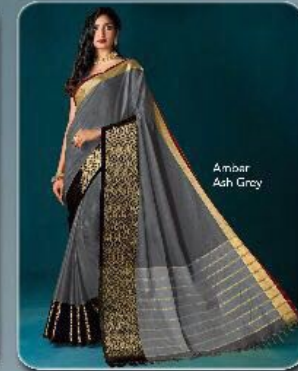

Amber
Mustard Yellow

Amber
Ash Grey