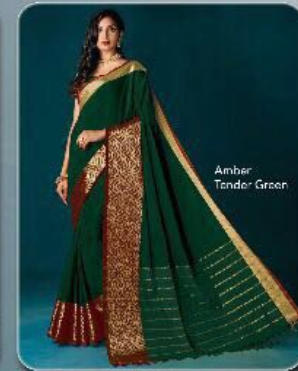

Aura™  
An SP Product

Amber  
Mustard Yellow

TEXTILE DEAL

Aura™  
An SP Product

Amber  
Onyx Black

TEXTILE DEAL

Aura™  
An SP Product

Amber 9

Softer soft

Amber  
Rosy Pink

Amber  
Mustard Yellow

Amber  
Ash Grey

Amber  
Wine Magenta

Amber  
Onyx Black

Amber  
Dusky Beige

Amber  
Symphony Blue

Amber  
Currant Red

Amber  
Tender Green

TEXTILE DEAL

Aura™  
An SP Product

Amber  
Duskin Beige

Leather soft

TEXTILE DEAL

Aura™  
An SP Product