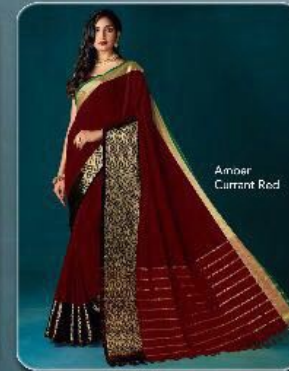

Aura™  
An SP Product

Amber  
Mustard Yellow

TEXTILE DEAL

Aura™  
An SP Product

Amber  
Onyx Black

TEXTILE DEAL

Aura™  
An SP Product

Amber 9

Softer soft

Amber  
Rosy Pink

Amber  
Mustard Yellow

Amber  
Ash Grey

Amber  
Wine Magenta

Amber  
Onyx Black

Amber  
Dusky Beige

Amber  
Symphony Blue

Amber  
Currant Red

Amber  
Tender Green

TEXTILE DEAL

Aura™  
An SP Product

Amber  
Duskin Beige

Leather soft

TEXTILE DEAL

Aura™  
An SP Product