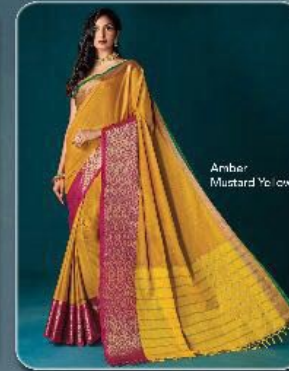

Amber
Rosy Pink

Amber
Mustard Yellow