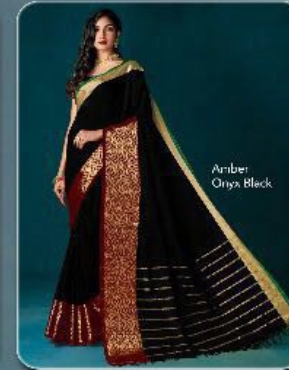

Aura™  
An SP Product

Amber  
Mustard Yellow

TEXTILE DEAL

Aura™  
An SP Product

Amber  
Onyx Black

TEXTILE DEAL

Aura™  
An SP Product

Amber 9

Softer soft

Amber  
Rosy Pink

Amber  
Mustard Yellow

Amber  
Ash Grey

Amber  
Wine Magenta

Amber  
Onyx Black

Amber  
Dusky Beige

Amber  
Symphony Blue

Amber  
Currant Red

Amber  
Tender Green

TEXTILE DEAL

Aura™  
An SP Product

Amber  
Duskin Beige

Leather soft

TEXTILE DEAL

Aura™  
An SP Product