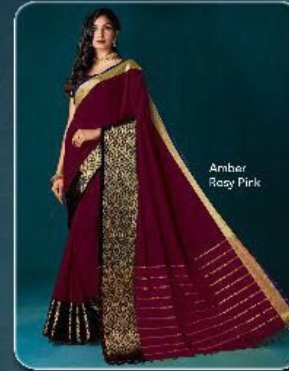

Aura™
An SP Product

Amber 9

Softer soft

Amber
Rosy Pink