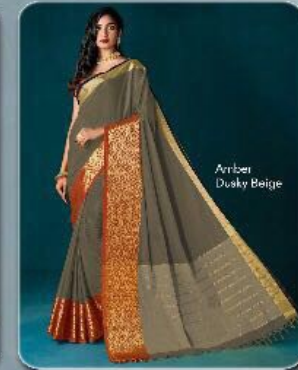

Aura™  
An SP Product

Amber  
Mustard Yellow

TEXTILE DEAL

Aura™  
An SP Product

Amber  
Onyx Black

TEXTILE DEAL

Aura™  
An SP Product

Amber 9

Softer soft

Amber  
Rosy Pink

Amber  
Mustard Yellow

Amber  
Ash Grey

Amber  
Wine Magenta

Amber  
Onyx Black

Amber  
Dusky Beige

Amber  
Symphony Blue

Amber  
Currant Red

Amber  
Tender Green

TEXTILE DEAL

Aura™  
An SP Product

Amber  
Duskin Beige

Leather soft

TEXTILE DEAL

Aura™  
An SP Product