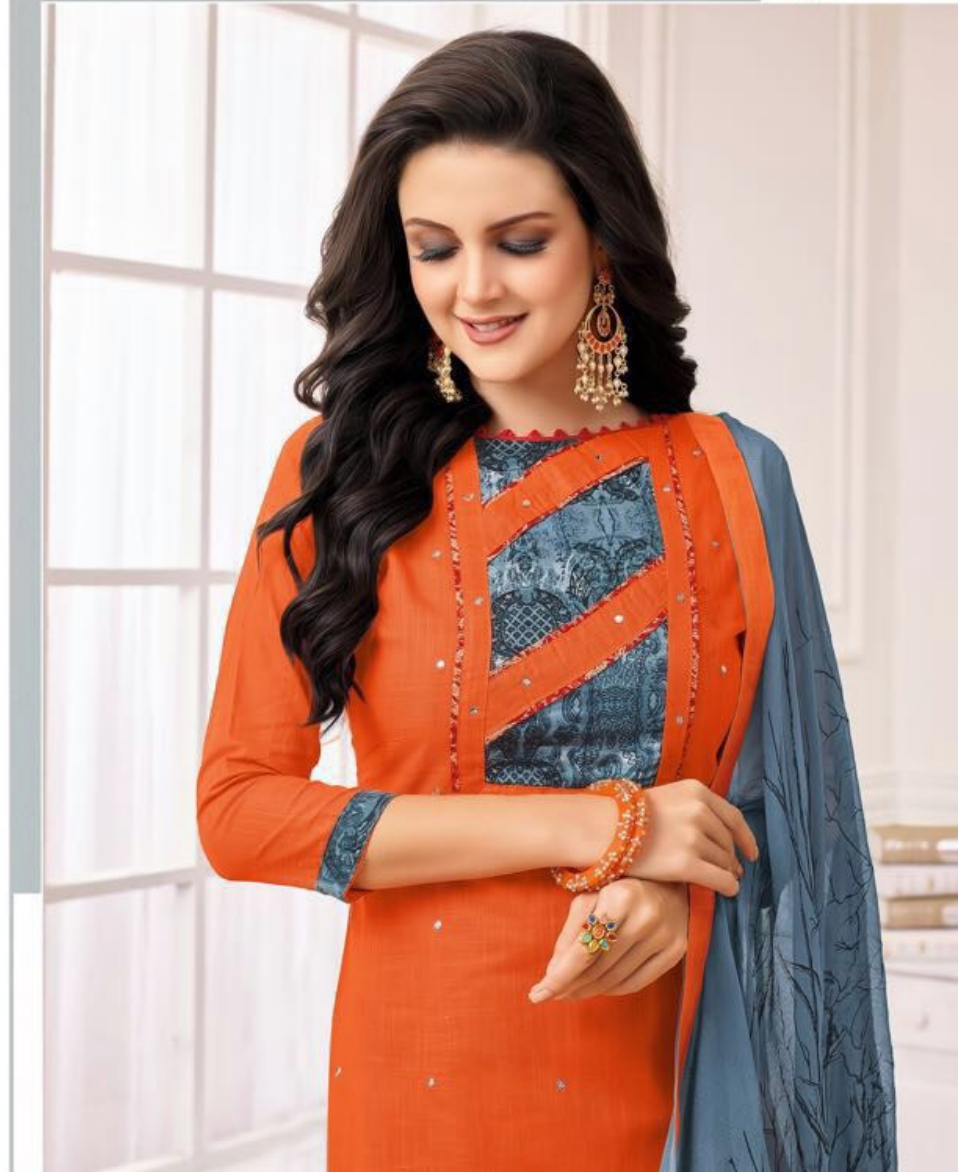

VAYRING FLORALS MIXED WITH CONTRIES COLORS ADD
A MODERN APPORDS TO A CLASSIC STAPLE

ROARING AUTUMN

VAYRING FLORALS MIXED WITH CONTRIES COLORS ADD
A MODERN APPORDS TO A CLASSIC STAPLE

ROARING AUTUMN

030

VAYRING FLORALS MIXED WITH CONTRIES COLORS ADD
A MODERN APPORDS TO A CLASSIC STAPLE