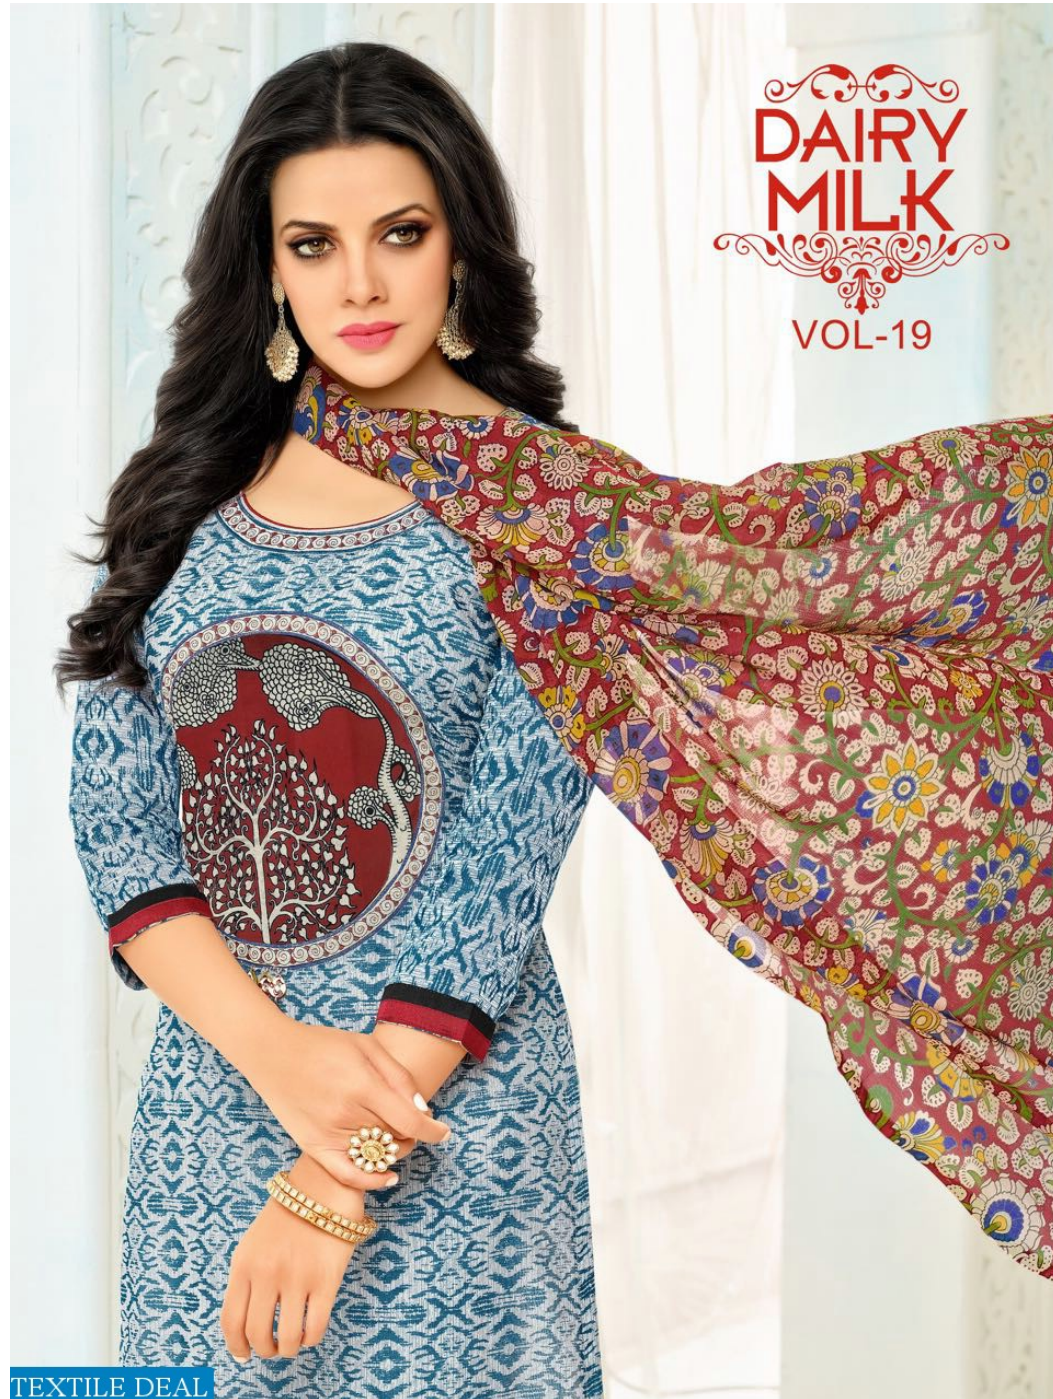

DAIRY
MILK
VOL-19

TEXTILE DEAL

FASHION FOREVER
MY DREAMS COME TRUE
Now it's time to know I am A WOMAN

TEXTILE DEAL

424

431

TEXTILE DEAL

A VERY FESTIVE MERGE