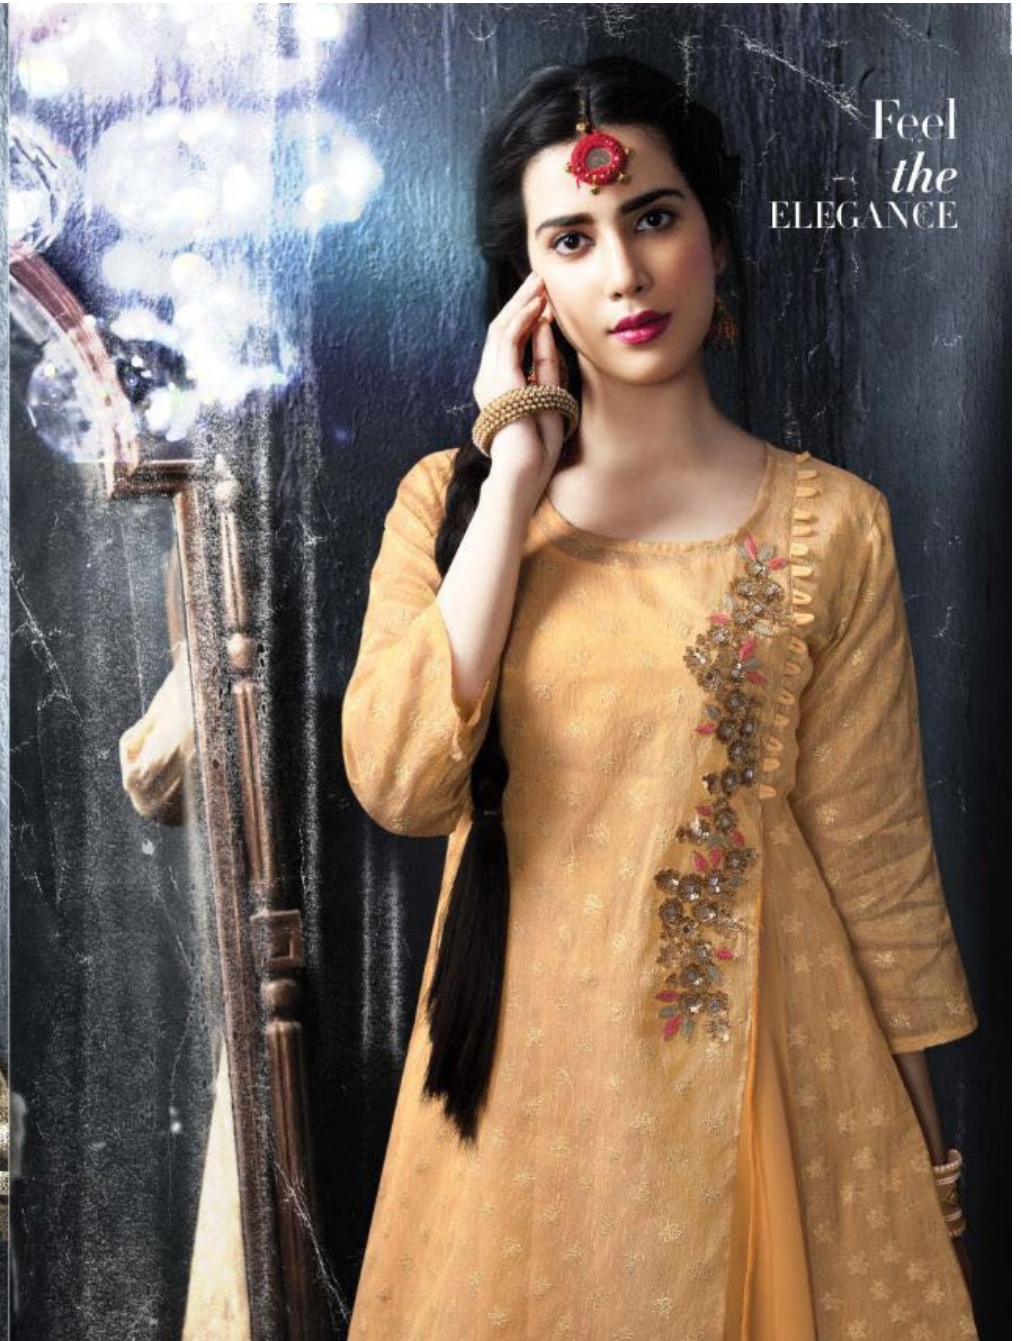

Feel
the
ELEGANCE