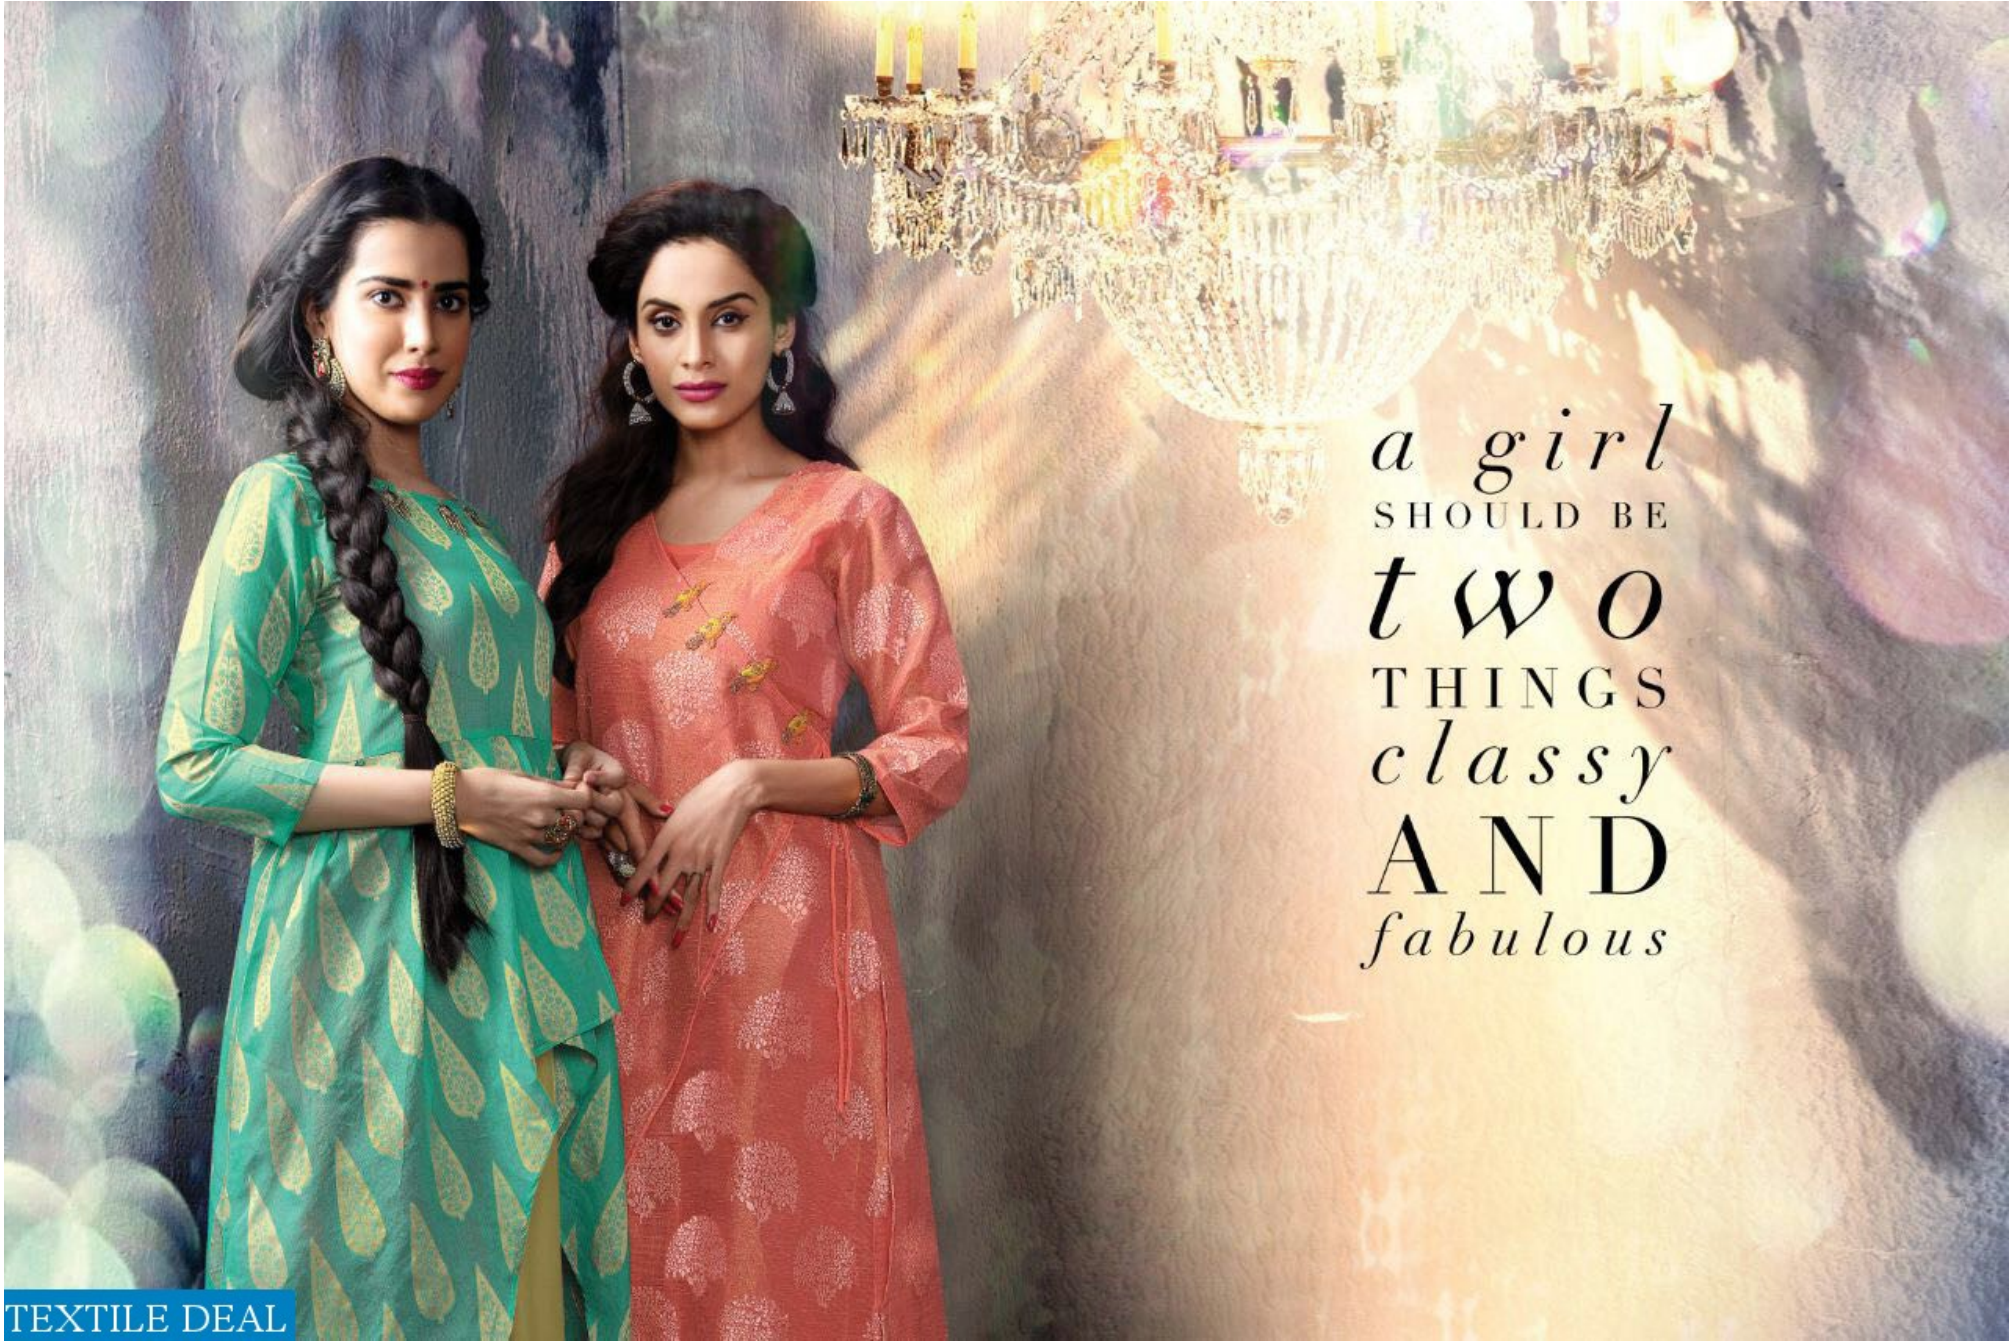

*COLORS
HAVE
ALWAYS
PLAYED
A PART
IN OUR LIVES
AN
INDIANS
LET THE
BEAUTIFUL
ENSEMBLE
REDEFINE
CULTURE
TODAY*

K/10904

a girl
SHOULD BE
two
THINGS
classy
AND
fabulous

TEXTILE DEAL

K/10905

TEXTILE DEAL

FASHION *Forward*

REFLECT
Soul

TEXTILE DEAL

CATCH THE SEASON'S
GORGEOUS
FEMINE MOOD
WITH EMBROIDERED
COLLECTION AND
MESMERISE
THE WORLD WITH
A BEAUTIFUL
COMBINATION OF PURE
SHADE AND
COLOURED DESIGN.

K/10903

TEXTILE DEAL

K/10902