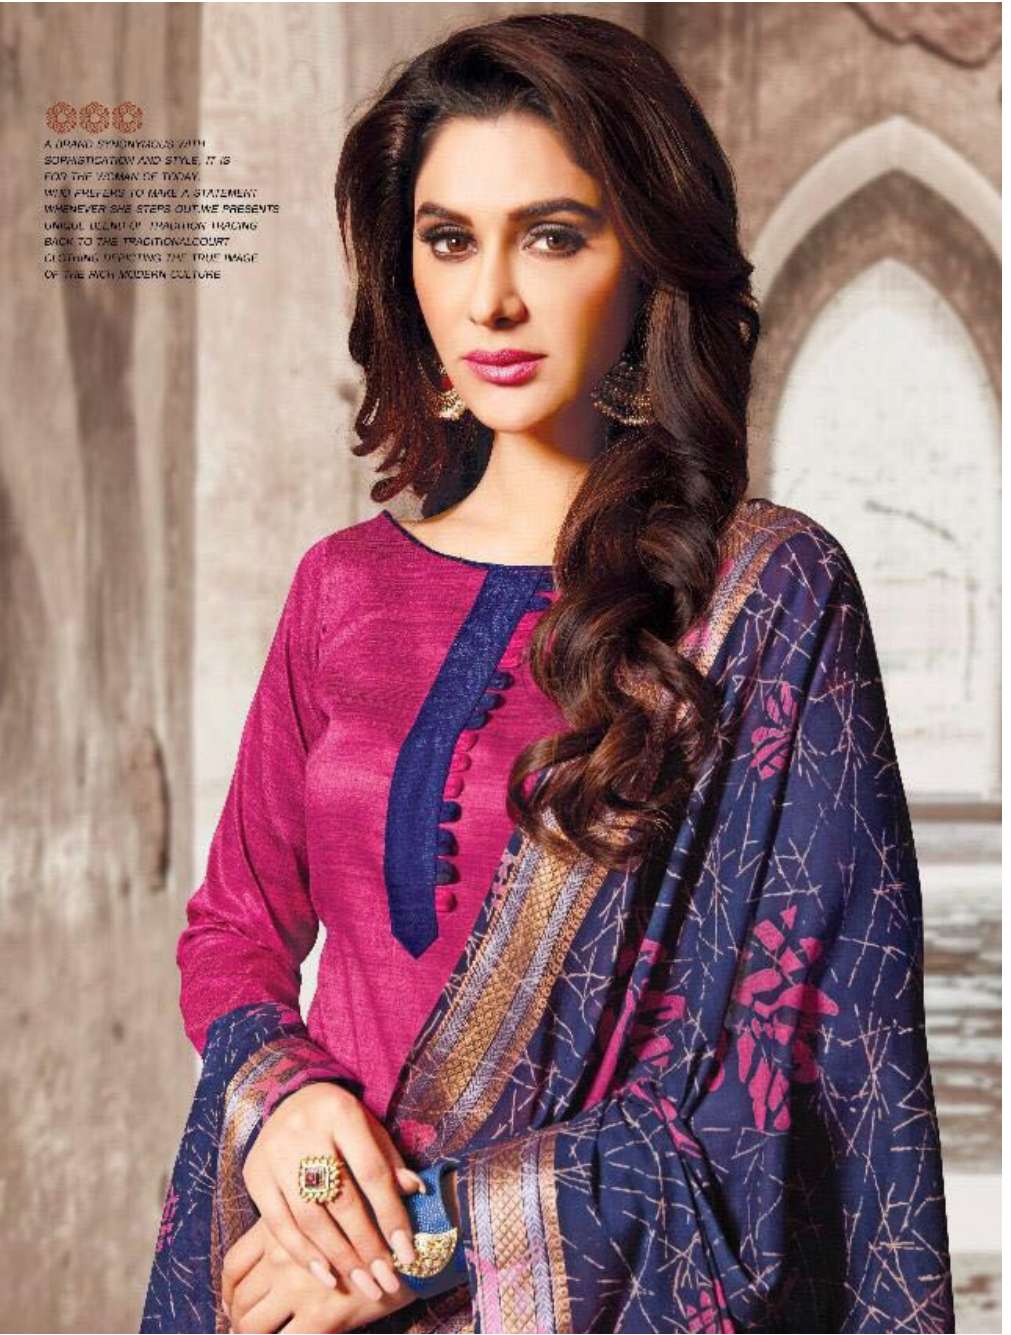

Unique
BLAND
D.no.1006

A BRAND SYNCHRONOUS WITH
SOPHISTICATION AND STYLE, IT IS
FOR THE WOMAN OF TODAY,
WHO PREFERS TO MAKE A STATEMENT
WHenever SHE STEPS OUT, WE PRESENTS
UNIQUE BLEND OF IMAGINATION BRINGING
BACK TO THE TRADITIONAL COURT
CLOTHING UPDATING THE TRUE IMAGE
OF THE RICH MODERN CULTURE