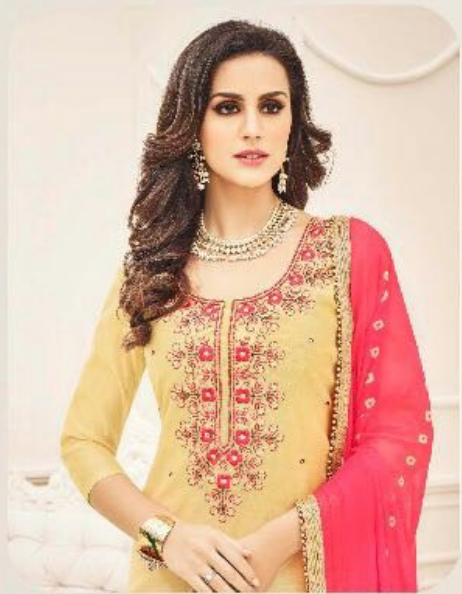

MAHEK VOL-2

A MASTERFULLY

You will find this season's fabrics are SOCIALLY
with spirit and style to your wardrobe! A
MASTERFULLY embroidered shift, exotically
patterned design with sophisticated

GODDESS OF STYLE

104

105

106

A FASHION

Celebrate your sophisticated side with the FESTIVAL collection's intricate embroidery and ELAPOKATE border with it's stunning crystal work and stylish border, you'll surely be in the SPOTLIGHT!