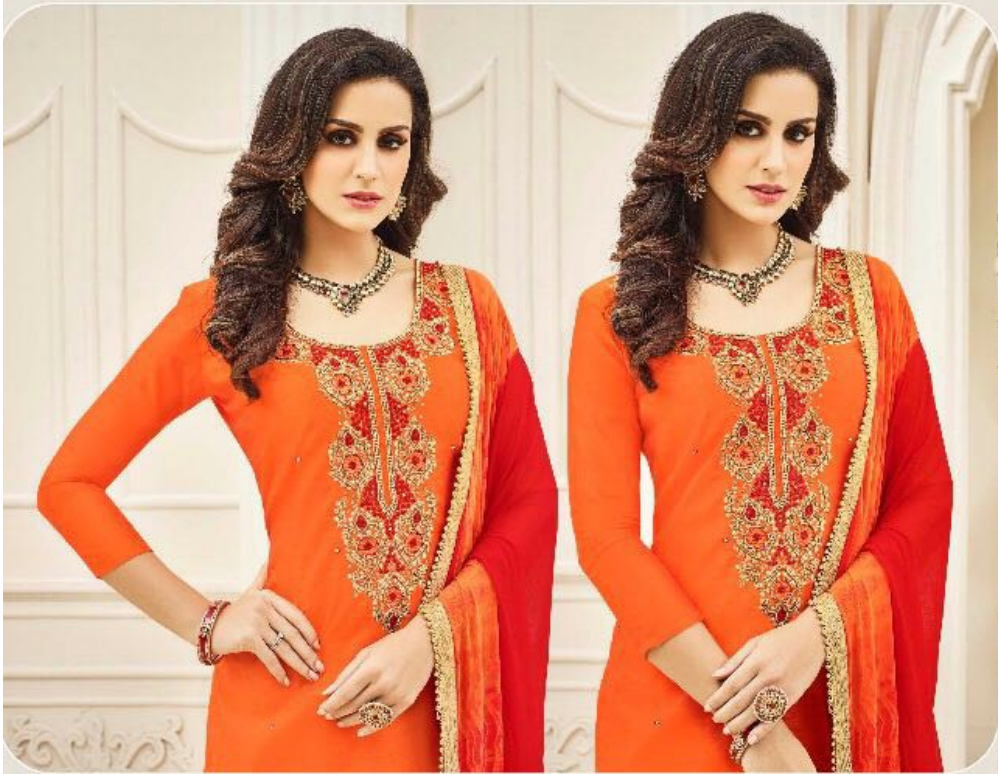

QUEEN OF HEARTS

102

TEXTILE DEAL