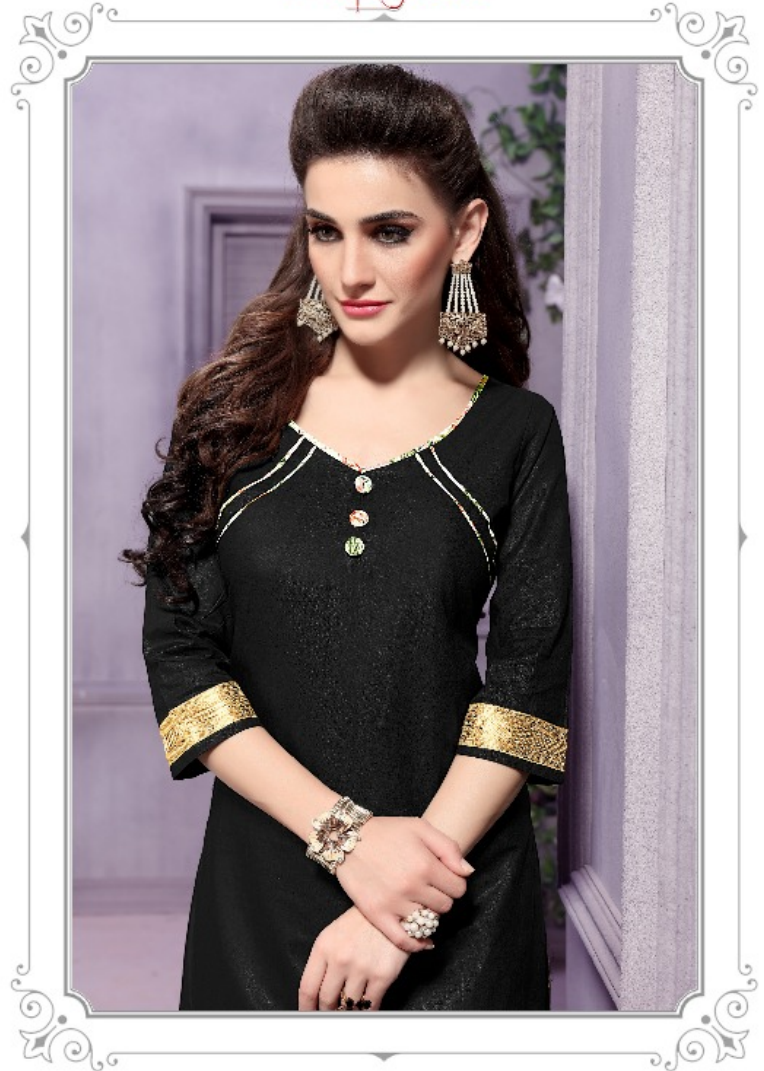

FEMININE

TOUCH YOUR STYLE

NOW'S THE TIME TO BE A LITTLE MORE ADVENTURES IN PRINTS
AND COLOURS OF YOUR DRESS EXPERIENCE EXOTIC
FLORAL PRINT WHICH GIVES A SWEETLY FEMININE TOUCH
TO YOUR PERSONALITY