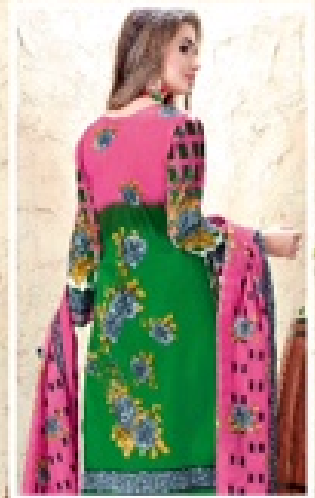

MAYUR  
SANA

4001

MAYUR  
COLLECTION  
SANA

Now the style for woman with true colors dress with eye-catching shape is dazzling design.

4001

MAYUR  
DESIGNER  
SANA

4002

MAYUR  
DESIGNER  
SANA

4011

MAYUR  
DESIGNER  
SANA

4010

Fashion is no more the key to be presentable but it an essential to sustain in this ever changing world but finally we putting forward your own style statement to the world.