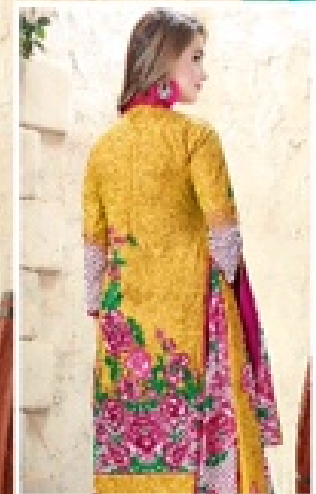

MAYUR
COLLECTION
SANA