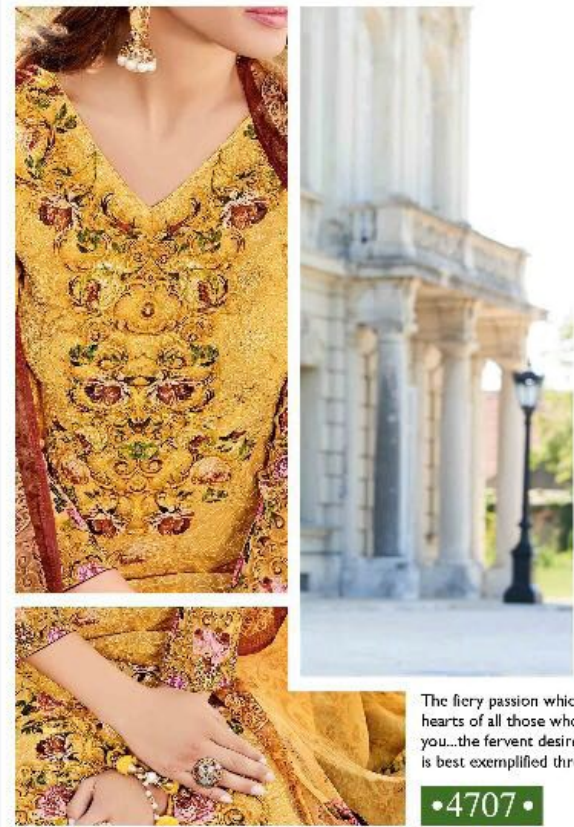

•4703•

TEXTILE DEAL

TEXTILE DEAL

VIVEK
FASHION

The fiery passion which burns in the hearts of all those who glance upon you...the fervent desire to be close to you is best exemplified through this suit.

•4707•

TEXTILE DEAL

VIVEK
FASHION

•4707•

4701

4702

VIVEK
FASHION

4705

4706

The world touches and tarnishes everything within its confines on daily basis. Clad in your suit, you offer resistance. Every blemish it tries to inflict upon you is deflected by your virtue. You are the eternal symbol of purity.